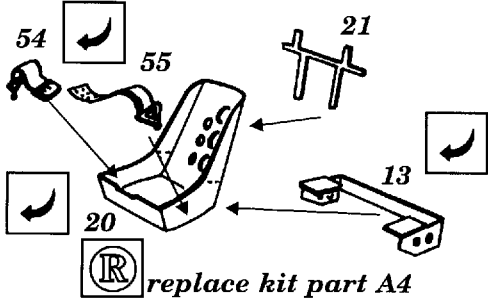

Nakajima C6N Saiun (MYRT)

72 156

1/72 scale detail set for Fujimi kit

-  OPPOSITE SIDE
-  REMOVE
-  BEND
-  REPLACE
-  GRIND

PILOT SEAT

PILOT COCKPIT RIGHT SIDE

PILOT COCKPIT RIGHT SIDE

PILOT COCKPIT LEFT SIDE

A OPERATOR SEAT

B GUNNER SEAT

COCKPIT INTERIOR (RIGHT SIDE)

COCKPIT INTERIOR (LEFT SIDE)

ENGINE ASSEMBLY

WHEEL WELLS

CANOPY HAND HOLDER

UNDERCARRIAGE GEAR STRUT