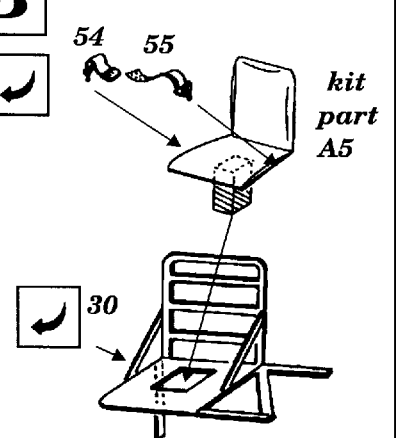

Nakajima C6N Saiun (MYRT)

72 156

1/72 scale detail set for Fujimi kit

-  OPPOSITE SIDE
-  REMOVE
-  BEND
-  REPLACE
-  GRIND

PILOT SEAT

PILOT COCKPIT RIGHT SIDE

PILOT COCKPIT RIGHT SIDE

PILOT COCKPIT LEFT SIDE

A OPERATOR SEAT

B GUNNER SEAT

COCKPIT INTERIOR (RIGHT SIDE)

COCKPIT INTERIOR (LEFT SIDE)

ENGINE ASSEMBLY

WHEEL WELLS

CANOPY HAND HOLDER

UNDERCARRIAGE GEAR STRUT