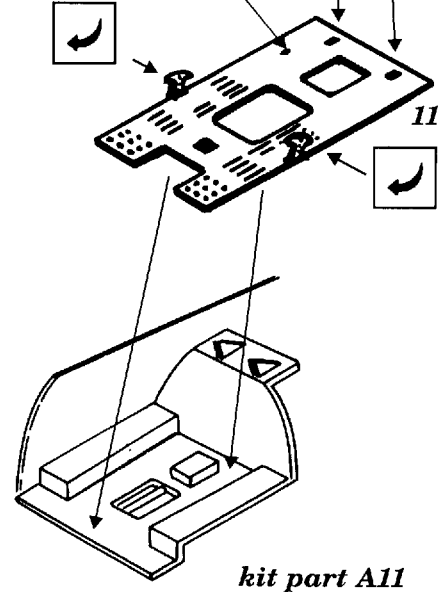

Nakajima C6N Saiun (MYRT)

72 156

1/72 scale detail set for Fujimi kit

-  OPPOSITE SIDE
-  REMOVE
-  BEND
-  REPLACE
-  GRIND

PILOT SEAT

PILOT COCKPIT RIGHT SIDE

PILOT COCKPIT RIGHT SIDE

PILOT COCKPIT LEFT SIDE

A OPERATOR SEAT

B GUNNER SEAT

COCKPIT INTERIOR (RIGHT SIDE)

COCKPIT INTERIOR (LEFT SIDE)

ENGINE ASSEMBLY

WHEEL WELLS

CANOPY HAND HOLDER

UNDERCARRIAGE GEAR STRUT