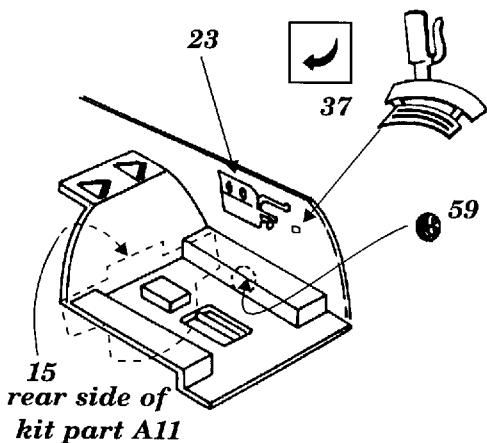

Nakajima C6N Saiun (MYRT)

72 156

1/72 scale detail set for Fujimi kit

-  OPPOSITE SIDE
-  REMOVE
-  BEND
-  REPLACE
-  GRIND

PILOT SEAT

PILOT COCKPIT RIGHT SIDE

PILOT COCKPIT RIGHT SIDE

PILOT COCKPIT LEFT SIDE

A OPERATOR SEAT

B GUNNER SEAT

COCKPIT INTERIOR (RIGHT SIDE)

COCKPIT INTERIOR (LEFT SIDE)

ENGINE ASSEMBLY

WHEEL WELLS

CANOPY HAND HOLDER

UNDERCARRIAGE GEAR STRUT