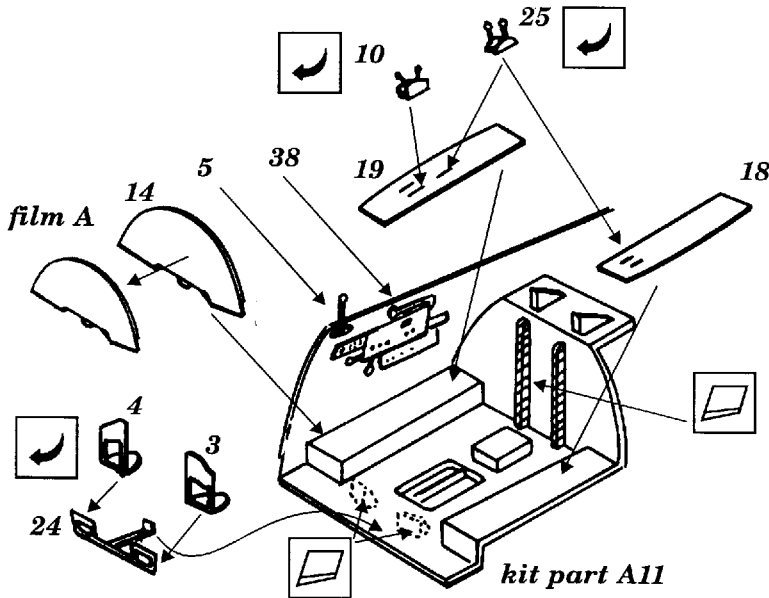

Nakajima C6N Saiun (MYRT)

72 156

1/72 scale detail set for Fujimi kit

-  OPPOSITE SIDE
-  REMOVE
-  BEND
-  REPLACE
-  GRIND

PILOT SEAT

PILOT COCKPIT RIGHT SIDE

PILOT COCKPIT RIGHT SIDE

PILOT COCKPIT LEFT SIDE

A OPERATOR SEAT

B GUNNER SEAT

COCKPIT INTERIOR (RIGHT SIDE)

COCKPIT INTERIOR (LEFT SIDE)

ENGINE ASSEMBLY

WHEEL WELLS

CANOPY HAND HOLDER

UNDERCARRIAGE GEAR STRUT