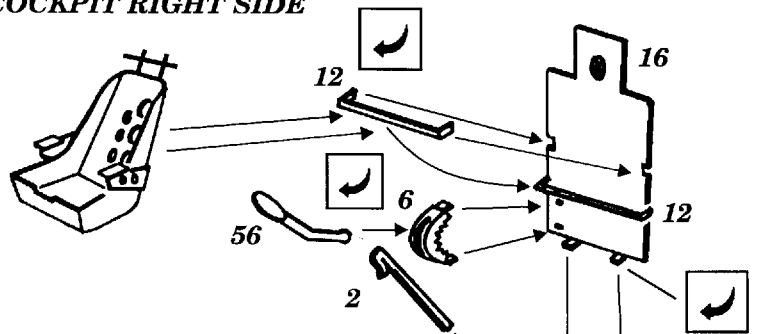

Nakajima C6N Saiun (MYRT)

72 156

1/72 scale detail set for Fujimi kit

-  OPPOSITE SIDE
-  REMOVE
-  BEND
-  REPLACE
-  GRIND

PILOT SEAT

PILOT COCKPIT RIGHT SIDE

PILOT COCKPIT RIGHT SIDE

PILOT COCKPIT LEFT SIDE

A OPERATOR SEAT

B GUNNER SEAT

COCKPIT INTERIOR (RIGHT SIDE)

COCKPIT INTERIOR (LEFT SIDE)

ENGINE ASSEMBLY

WHEEL WELLS

CANOPY HAND HOLDER

UNDERCARRIAGE GEAR STRUT