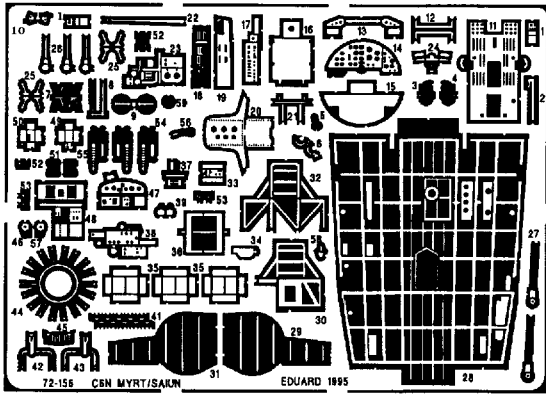

Nakajima C6N Saiun (MYRT)

72 156

1/72 scale detail set for Fujimi kit

-  OPPOSITE SIDE
-  REMOVE
-  BEND
-  REPLACE
-  GRIND

PILOT SEAT

PILOT COCKPIT RIGHT SIDE

PILOT COCKPIT RIGHT SIDE

PILOT COCKPIT LEFT SIDE

A OPERATOR SEAT

B GUNNER SEAT

COCKPIT INTERIOR (RIGHT SIDE)

COCKPIT INTERIOR (LEFT SIDE)

ENGINE ASSEMBLY

WHEEL WELLS

CANOPY HAND HOLDER

UNDERCARRIAGE GEAR STRUT