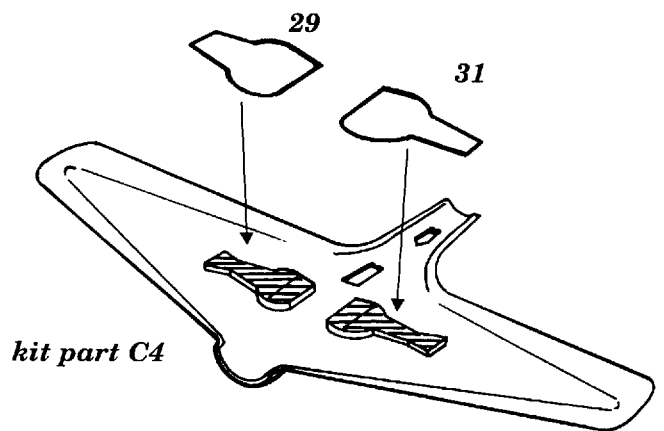

Nakajima C6N Saiun (MYRT)

72 156

1/72 scale detail set for Fujimi kit

-  OPPOSITE SIDE
-  REMOVE
-  BEND
-  REPLACE
-  GRIND

PILOT SEAT

PILOT COCKPIT RIGHT SIDE

PILOT COCKPIT RIGHT SIDE

PILOT COCKPIT LEFT SIDE

A OPERATOR SEAT

B GUNNER SEAT

COCKPIT INTERIOR (RIGHT SIDE)

COCKPIT INTERIOR (LEFT SIDE)

ENGINE ASSEMBLY

WHEEL WELLS

CANOPY HAND HOLDER

UNDERCARRIAGE GEAR STRUT