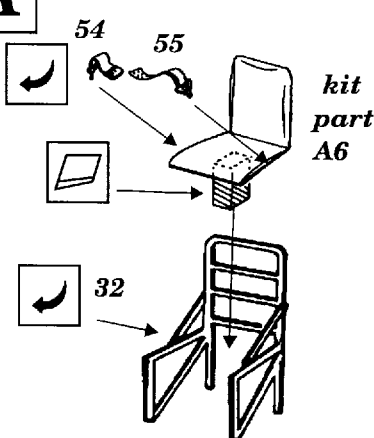

Nakajima C6N Saiun (MYRT)

72 156

1/72 scale detail set for Fujimi kit

-  OPPOSITE SIDE
-  REMOVE
-  BEND
-  REPLACE
-  GRIND

PILOT SEAT

PILOT COCKPIT RIGHT SIDE

PILOT COCKPIT RIGHT SIDE

PILOT COCKPIT LEFT SIDE

A OPERATOR SEAT

B GUNNER SEAT

COCKPIT INTERIOR (RIGHT SIDE)

COCKPIT INTERIOR (LEFT SIDE)

ENGINE ASSEMBLY

WHEEL WELLS

CANOPY HAND HOLDER

UNDERCARRIAGE GEAR STRUT