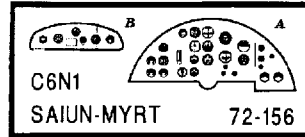

Nakajima C6N Saiun (MYRT)

72 156

1/72 scale detail set for Fujimi kit

-  OPPOSITE SIDE
-  REMOVE
-  BEND
-  REPLACE
-  GRIND

PILOT SEAT

PILOT COCKPIT RIGHT SIDE

PILOT COCKPIT RIGHT SIDE

PILOT COCKPIT LEFT SIDE