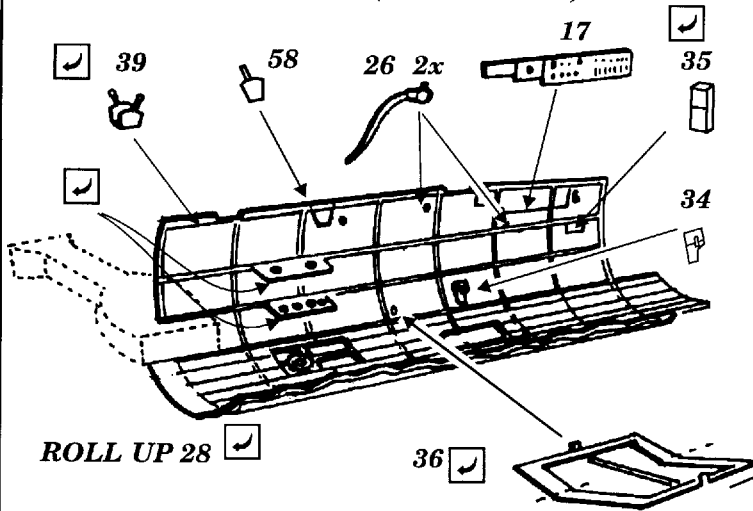

Nakajima C6N Saiun (MYRT)

72 156

1/72 scale detail set for Fujimi kit

-  OPPOSITE SIDE
-  REMOVE
-  BEND
-  REPLACE
-  GRIND

PILOT SEAT

PILOT COCKPIT RIGHT SIDE

PILOT COCKPIT RIGHT SIDE

PILOT COCKPIT LEFT SIDE

A OPERATOR SEAT

B GUNNER SEAT

COCKPIT INTERIOR (RIGHT SIDE)

COCKPIT INTERIOR (LEFT SIDE)

ENGINE ASSEMBLY

WHEEL WELLS

CANOPY HAND HOLDER

UNDERCARRIAGE GEAR STRUT