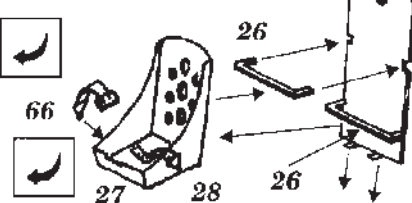

B PILOT SEAT and ARMOURED PLATE