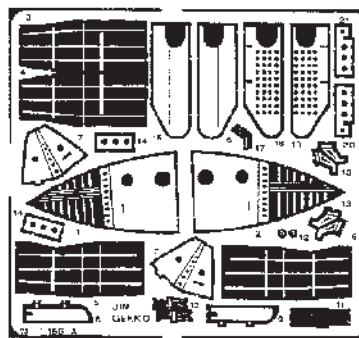

# Nakajima J1N Gekko (IRVING)

72 155

1/72 scale detail set for Fujimi kit

- OPPOSITE SIDE
- REMOVE
- BEND
- REPLACE
- GRIND

## A PILOT SEAT

## B PILOT SEAT and ARMOURED PLATE