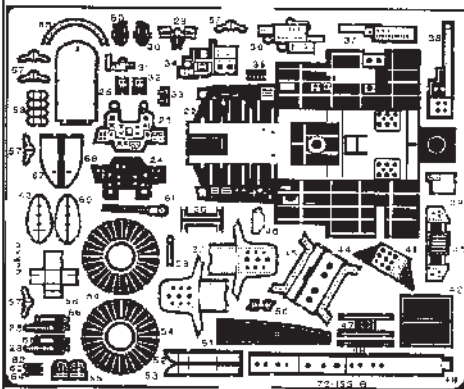

# Nakajima J1N Gekko (IRVING)

72 155

1/72 scale detail set for Fujimi kit

- OPPOSITE SIDE
- REMOVE
- BEND
- REPLACE
- GRIND

## A PILOT SEAT

## B PILOT SEAT and ARMOURED PLATE