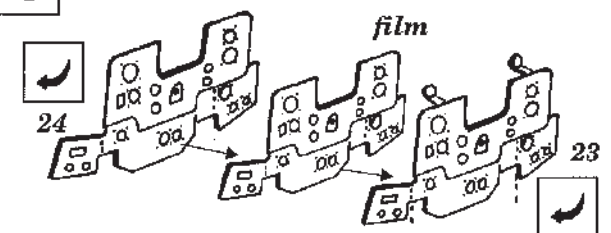

C INSTRUMENT PANEL