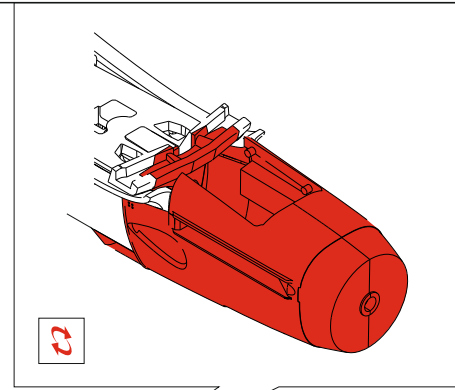

1

2

REMOVE ODSTRANIT	BEND OHNOUT	SYMMETRICAL ASSEMBLY SYMETRICKÁ MONTÁŽ
GRIND OBROUSIT	OPTION VOLBA	SCRIBE THE PANEL AND HOLES RYTI
DRILL HOLE VRTAT OTVOR	REPLACE NAHRADIT	REVERSE SIDE OTOČIT