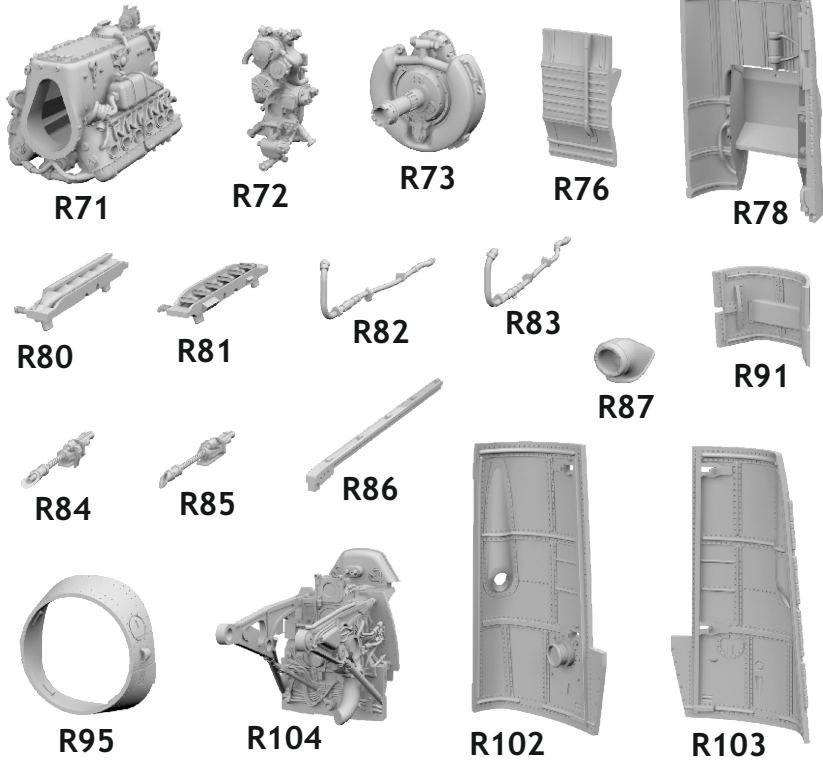

672 353 Bf 109G-2/G-4 engine

for Eduard kit - pro stavěbnici Eduard

eduard
BRASSIN *Print*
1/72 scale

672 353

Bf 109G-2/G-4 engine

for Eduard kit - pro stavěbnici Eduard

1/72

BRASSIN

This product contains metal and resin detail parts for upgrading scale plastic models. When selecting this set make sure that it is for the kit mentioned in product name as these sets are made specifically for that kit. When upgrading the model some cutting or corrections may be necessary for parts to fit accurately. **WARNING!** This set contains small and sharp parts. Work carefully in a ventilated and well-lit room. Safety glasses are recommended. This product is not suitable for children below 14 years of age.