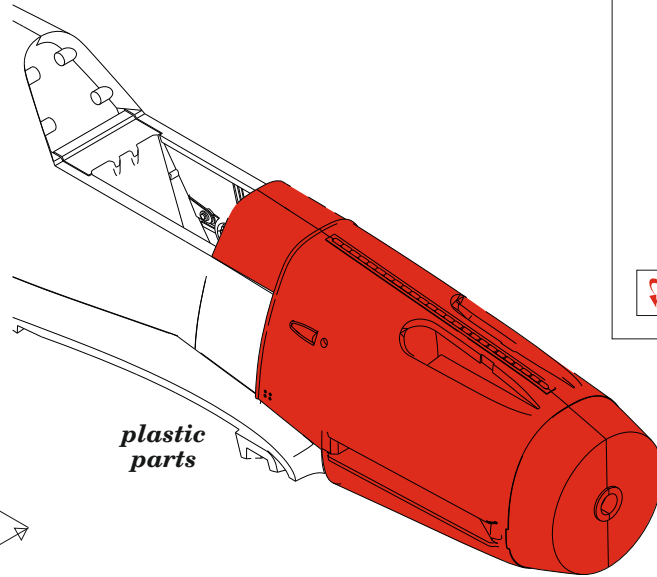

1

2

REMOVE ODSTRANIT	BEND OHNOUT	SYMMETRICAL ASSEMBLY SYMETRICKÁ MONTÁŽ
GRIND OBROUSIT	OPTION VOLBA	SCRIBE THE PANEL AND HOLES RYTI
DRILL HOLE VRTAT OTVOR	REPLACE NAHRADIT	REVERSE SIDE OTOČIT