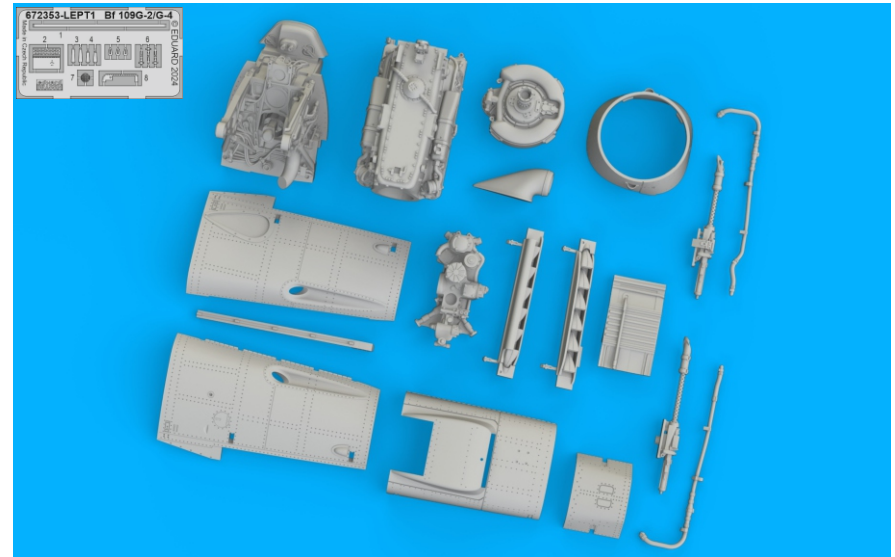

BEST ~~BRASS~~ RESIN AROUND!