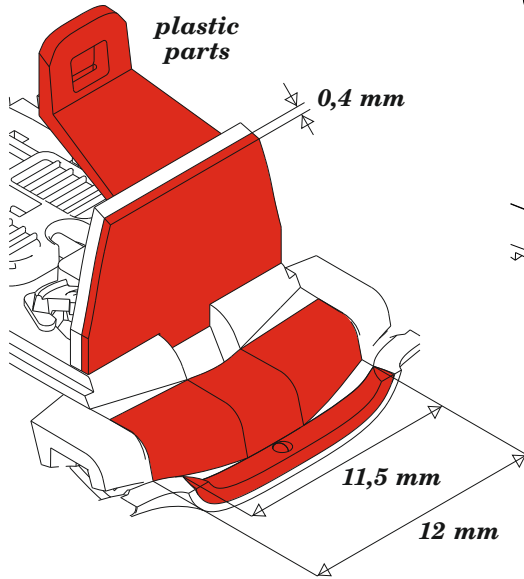

1

2

REMOVE ODSTRANIT	BEND OHNOUT	SYMMETRICAL ASSEMBLY SYMETRICKÁ MONTÁŽ
GRIND OBROUSIT	OPTION VOLBA	SCRIBE THE PANEL AND HOLES RYTI
DRILL HOLE VRTAT OTVOR	REPLACE NAHRADIT	REVERSE SIDE OTOČIT