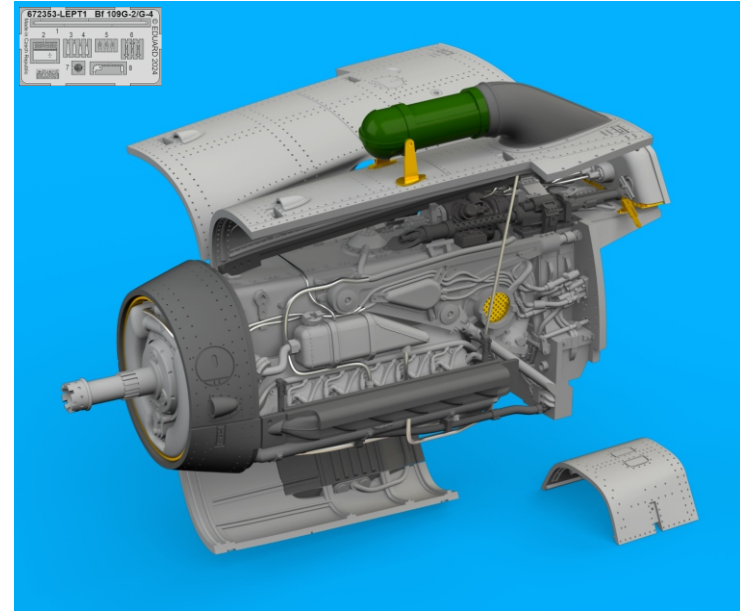

672 353 Bf 109G-2/G-4 engine

for Eduard kit - pro stavěbnici Eduard

eduard
BRASSIN *Print*
1/72 scale

672 353

Bf 109G-2/G-4 engine

for Eduard kit - pro stavěbnici Eduard

1/72

BRASSIN

This product contains metal and resin detail parts for upgrading scale plastic models. When selecting this set make sure that it is for the kit mentioned in product name as these sets are made specifically for that kit. When upgrading the model some cutting or corrections may be necessary for parts to fit accurately. **WARNING!** This set contains small and sharp parts. Work carefully in a ventilated and well-lit room. Safety glasses are recommended. This product is not suitable for children below 14 years of age.