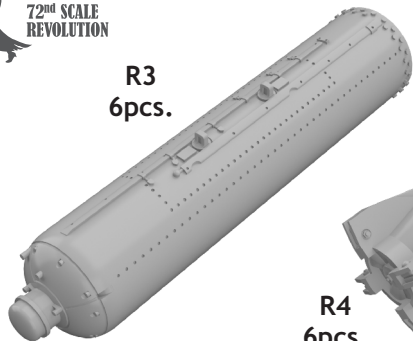

672 128 CBU-97

72nd SCALE
REVOLUTIONR3
6pcs.R4
6pcs.eduard
BRASSIN

1/72 scale

COLOURS

GSI Creos (GUNZE)			Mr.METAL COLOR
AQUEOUS	Mr.COLOR		Mr.METAL COLOR
H 2	C 2	BLACK	
H 78	C 12	OLIVE DRAB	

This product contains metal and resin detail parts for upgrading scale plastic models. When selecting this set make sure that it is for the kit mentioned in product name as these sets are made specifically for that kit. When upgrading the model some cutting or corrections may be necessary for parts to fit accurately. **WARNING!** This set contains small and sharp parts. Work carefully in a ventilated and well-lit room. Safety glasses are recommended. This product is not suitable for children below 14 years of age.

CBU-97

BEST ~~BRASS~~ RESIN AROUND!

 REMOVE ODSTRANIT	 BEND OHNOUT	 SYMMETRICAL ASSEMBLY SYMETRICKÁ MONTÁŽ
 GRIND OBROUSIT	 OPTION VOLBA	 SCRIBE THE PANEL AND HOLES RYTÍ
 DRILL HOLE VRTÁT OTVOR	 REPLACE NAHRADIT	 REVERSE SIDE OTOČIT