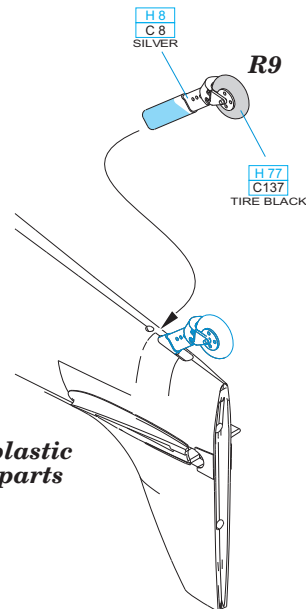

435 21 Obrnice 170
Czech Republic

www.eduard.com

672 108 Spitfire Mk.IX wheels - 4 spoke, smooth tire 1/72 for Eduard kit - pro stavebnici Eduard

BEST BRASS RESIN AROUND!

-  REMOVE
ODSTRANIT
-  BEND
OHNOUIT
-  GRIND
OBROUSIT
-  OPTION
VOLBA
-  DRILL HOLE
VRTAT OTVOR
-  REPLACE
NAHRADIT
-  SYMMETRICAL ASSEMBLY
SYMETRICKÁ MONTÁŽ
-  SCRIBE THE PANEL AND HOLES
RYTI
-  REVERSE SIDE
OTOČIT

CORRECT POSITION OF WHEELS

1

H 77
C 137
TIRE BLACK

H 8
C 8
SILVER

H 77
C 137
TIRE BLACK

H 8
C 8
SILVER

R6  R5

plastic
B28  B27

R5 - left wheel
R6 - right wheel

2

H 8
C 8
SILVER

R9

H 77
C 137
TIRE BLACK

plastic
parts