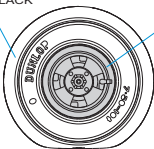

435 21 Obrnice 170
Czech Republic

www.eduard.com

672 108 Spitfire Mk.IX wheels - 4 spoke, smooth tire 1/72 for Eduard kit - pro stavebnici Eduard

BEST BRASS RESIN AROUND!

-  REMOVE
ODSTRANIT
-  BEND
OHNOUIT
-  GRIND
OBROUSIT
-  OPTION
VOLBA
-  DRILL HOLE
VRTAT OTVOR
-  REPLACE
NAHRADIT
-  SYMMETRICAL ASSEMBLY
SYMETRICKÁ MONTÁŽ
-  SCRIBE THE PANEL AND HOLES
RYTI
-  REVERSE SIDE
OTOČIT

CORRECT POSITION OF WHEELS

1

H 77
C 137
TIRE BLACK

H 8
C 8
SILVER

H 77
C 137
TIRE BLACK

H 8
C 8
SILVER

R6  R5

plastic
B28  B27