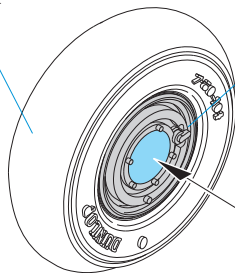

435 21 Obrnice 170
Czech Republic

www.eduard.com

672 108 Spitfire Mk.IX wheels - 4 spoke, smooth tire 1/72 for Eduard kit - pro stavebnici Eduard

BEST BRASS RESIN AROUND!

-  REMOVE
ODSTRANIT
-  BEND
OHNOUIT
-  GRIND
OBROUSIT
-  OPTION
VOLBA
-  DRILL HOLE
VRTAT OTVOR
-  REPLACE
NAHRADIT
-  SYMMETRICAL ASSEMBLY
SYMETRICKÁ MONTÁŽ
-  SCRIBE THE PANEL AND HOLES
RYTI
-  REVERSE SIDE
OTOČIT

CORRECT POSITION OF WHEELS

1

H 77
C 137
TIRE BLACK

H 8
C 8
SILVER

H 77
C 137
TIRE BLACK

H 8
C 8
SILVER

R6  R5

plastic
B28  B27

R5 - left wheel
R6 - right wheel

2

H 8
C 8
SILVER

R9

H 77
C 137
TIRE BLACK

plastic
parts