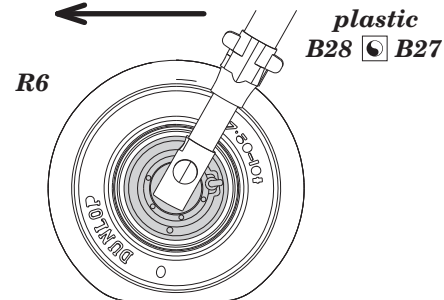

435 21 Obrnice 170
Czech Republic

www.eduard.com

672 108 Spitfire Mk.IX wheels - 4 spoke, smooth tire 1/72 for Eduard kit - pro stavebnici Eduard

BEST BRASS RESIN AROUND!

-  REMOVE
ODSTRANIT
-  BEND
OHNOUIT
-  GRIND
OBROUSIT
-  OPTION
VOLBA
-  DRILL HOLE
VRTAT OTVOR
-  REPLACE
NAHRADIT
-  SYMMETRICAL ASSEMBLY
SYMETRICKÁ MONTÁŽ
-  SCRIBE THE PANEL AND HOLES
RYTI
-  REVERSE SIDE
OTOČIT

CORRECT POSITION OF WHEELS

1

H 77
C 137
TIRE BLACK

H 8
C 8
SILVER

H 77
C 137
TIRE BLACK

H 8
C 8
SILVER

R6  R5

plastic
B28  B27