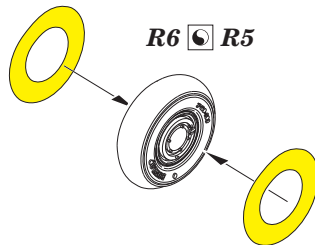

435 21 Obrnice 170
Czech Republic

www.eduard.com

672 108 Spitfire Mk.IX wheels - 4 spoke, smooth tire 1/72 for Eduard kit - pro stavebnici Eduard

BEST BRASS RESIN AROUND!

-  REMOVE
ODSTRANIT
-  BEND
OHNOUIT
-  GRIND
OBROUSIT
-  OPTION
VOLBA
-  DRILL HOLE
VRTAT OTVOR
-  REPLACE
NAHRADIT
-  SYMMETRICAL ASSEMBLY
SYMETRICKÁ MONTÁŽ
-  SCRIBE THE PANEL AND HOLES
RYTI
-  REVERSE SIDE
OTOČIT

CORRECT POSITION OF WHEELS

1

H 77
C 137
TIRE BLACK

H 8
C 8
SILVER

H 77
C 137
TIRE BLACK

H 8
C 8
SILVER

R6  R5

plastic
B28  B27