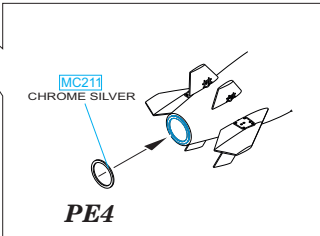

STORM SHADOW

H305 C305 GRAY - for MIRAGE 2000, RAFALE, EUROFIGHTER

H307 C307 GRAY - for TORNADO