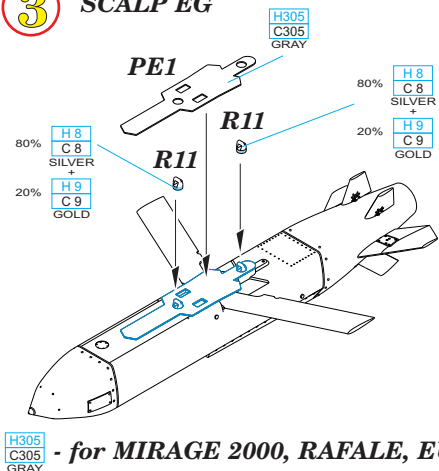

1 WINGS UNFOLDED

672071 Storm Shadow

3 SCALP EG

STORM SHADOW

H305 C305 GRAY - for MIRAGE 2000, RAFALE, EUROFIGHTER

H307 C307 GRAY - for TORNADO