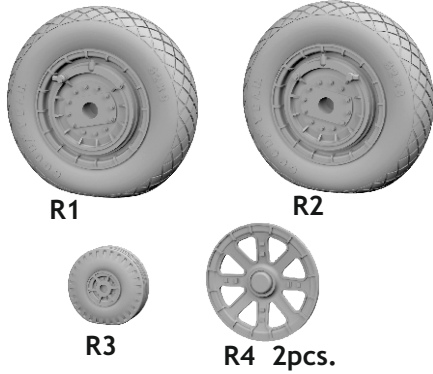

648 985 F4U wheels
for Magic Factory kit - pro stavebnici Magic Factory