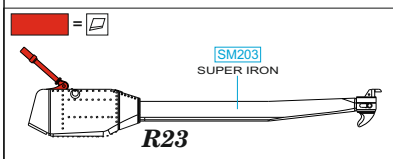

RETRACTED POSITION

CUT OFF

R23
J12 + J7

SM203
SUPER IRON **R24**

plastic parts