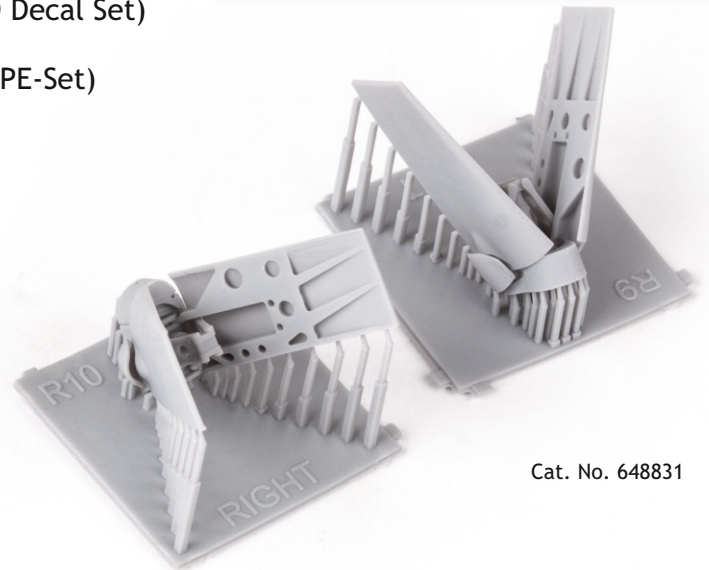

648 836

ACES II
ejection seat lower handles

eduard
BRASSIN
Print

1/48 scale

ACES II 5pcs.

COLOURS

GSI Creos (GUNZE)			Mr.METAL COLOR	
AQUEOUS	Mr.COLOR			

648 836

ACES II
ejection seat lower handles

1/48

eduard

eduard

435 21 Obrnice 170
Czech Republic

www.eduard.com
7,95

RELATED PRODUCTS

- | | |
|----------|---|
| 491328 | F-16C Block 25 (PE-Set) |
| FE1328 | F-16C Block 25 (PE-Set) |
| 3DL48104 | F-16C Block 25 SPACE (3D Decal Set) |
| | |
| 491329 | F-16C Block 42 till 2005 (PE-Set) |
| FE1329 | F-16C Block 42 till 2005 (PE-Set) |
| 3DL48105 | F-16C Block 42 till 2005 SPACE (3D Decal Set) |
| | |
| 491330 | F-16C Block 42 from 2006 (PE-Set) |
| FE1330 | F-16C Block 42 from 2006 (PE-Set) |
| 3DL48106 | F-16C Block 42 from 2006 SPACE (3D Decal Set) |
| | |
| FE1331 | F-16C Block 25/42 seatbelts STEEL (PE-Set) |
| 648831 | F-16 airbrakes PRINT (Brassin) |
| 648832 | F-16C wheels early (Brassin) |
| 648833 | F-16C wheels late (Brassin) |
| 648837 | F-16 ejection seat PRINT (Brassin) |
| EX919 | F-16C Block 25/42 (Mask) |
| EX920 | F-16C Block 25/42 TFace (Mask) |
| | |
| 491334 | F-16A MLU (PE-Set) |
| FE1334 | F-16A MLU (PE-Set) |
| FE1335 | F-16A MLU seatbelts STEEL (PE-Set) |
| 3DL48107 | F-16A MLU SPACE (3D Decal Set) |
| 648822 | F-16A MLU wheels (Brassin) |
| EX929 | F-16A MLU (Mask) |
| EX930 | F-16A MLU TFace (Mask) |