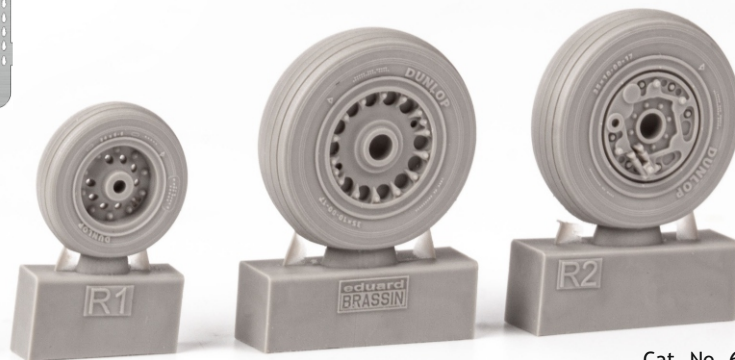

Cat. No. EX906
Cat. No. EX907

Cat. No. 648814