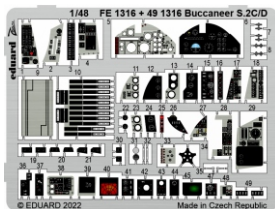

Cat. No. 648814