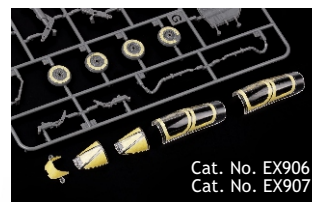

RELATED PRODUCTS

- 491316 Buccaneer S.2C/D (PE-Set)
- FE1316 Buccaneer S.2C/D (PE-Set)
- FE1317 Buccaneer S.2C/D seatbelts STEEL (PE-Set)
- 648814 Buccaneer S.2C/D wheels (Brassin)
- 3DL48093 Buccaneer S.2C/D SPACE (3D Decal Set)
- EX906 Buccaneer S.2C/D (Mask)
- EX907 Buccaneer S.2C/D TFace (Mask)
- 644198 Buccaneer S.2C/D LööK (Brassin) Release 02/2023