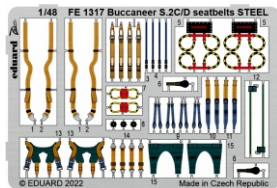

H 4  
C 4  
YELLOW

H 12  
C 33  
FLAT BLACK

H 12  
C 33  
FLAT BLACK

H 52  
C 12  
OLIVE DRAB

H 27  
C 44  
TAN

R6

H 12  
C 33  
FLAT BLACK

3

H52  
C12  
OLIVE DRAB

4

5

6

7

## RELATED PRODUCTS

- 491316 Buccaneer S.2C/D (PE-Set)
- FE1316 Buccaneer S.2C/D (PE-Set)
- FE1317 Buccaneer S.2C/D seatbelts STEEL (PE-Set)
- 648814 Buccaneer S.2C/D wheels (Brassin)
- 3DL48093 Buccaneer S.2C/D SPACE (3D Decal Set)
- EX906 Buccaneer S.2C/D (Mask)
- EX907 Buccaneer S.2C/D TFace (Mask)
- 644198 Buccaneer S.2C/D LööK (Brassin) Release 02/2023

Cat. No. 3DL48093

Cat. No. EX906  
Cat. No. EX907

Cat. No. EX907

Cat. No. 648814