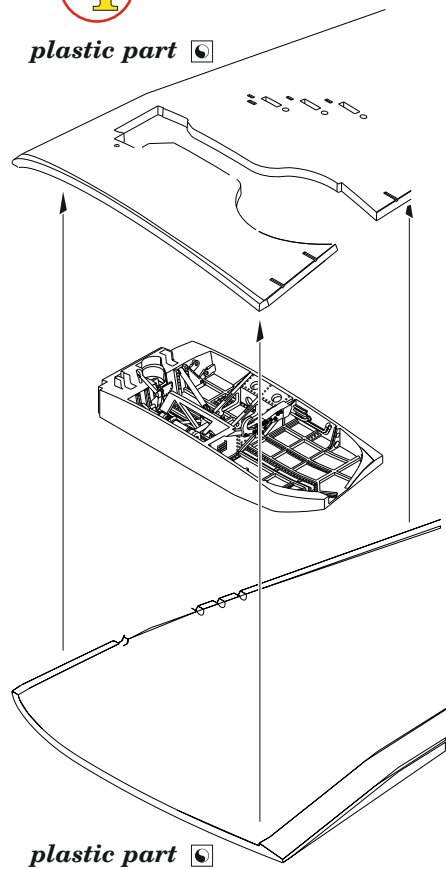

4

plastic part

plastic part

5

plastic
eduard
BRASSIN
648695