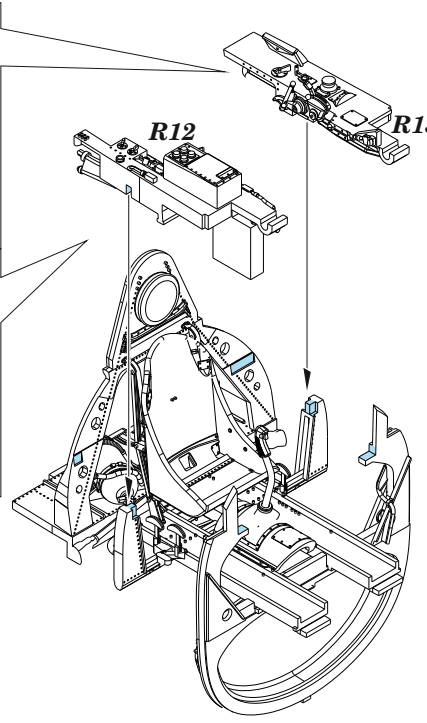

eduard

BEST ~~BRASS~~ RESIN AROUND!

- REMOVE ODSTRANIT
- BEND OHNOUT
- SYMMETRICAL ASSEMBLY SYMETRICKA MONTAZ
- GRIND OBROUSIT
- OPTION VOLBA
- SCRIBE THE PANEL AND HOLES RYTI
- DRILL HOLE VRTAT OTVOR
- REPLACE NAHRADIT
- REVERSE SIDE OTOCIT

1 =

3

4

5

wire
 Ø - 0,5mm
 l - 13mm

H 8
 C 8
 SILVER

wire
 Ø - 0,5mm
 l - 13mm

6

wire
 Ø - 0,35mm
 l - 10,6mm

10% H 12 C 33
 FLAT BLACK

90% H 58 C351
 INTERIOR GREEN

7

R14

10% H 12 C 33
 FLAT BLACK

90% H 58 C351
 INTERIOR GREEN

plastic part