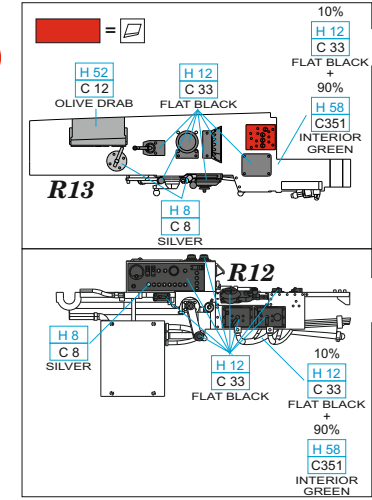

eduard

BEST ~~BRASS~~ RESIN AROUND!

- REMOVE ODSTRANIT
- BEND OHNOUT
- SYMMETRICAL ASSEMBLY SYMETRICKA MONTAZ
- GRIND OBROUSIT
- OPTION VOLBA
- SCRIBE THE PANEL AND HOLES RYTI
- DRILL HOLE VRTAT OTVOR
- REPLACE NAHRADIT
- REVERSE SIDE OTOCIT

1 =

3

4

5

wire
 Ø - 0,5mm
 l - 13mm

H 8
 C 8
 SILVER

wire
 Ø - 0,5mm
 l - 13mm

6

wire
 Ø - 0,35mm
 l - 10,6mm

10% H 12 C 33
 FLAT BLACK

90% H 58 C351
 INTERIOR GREEN

7

R14

10% H 12 C 33
 FLAT BLACK

90% H 58 C351
 INTERIOR GREEN

plastic part