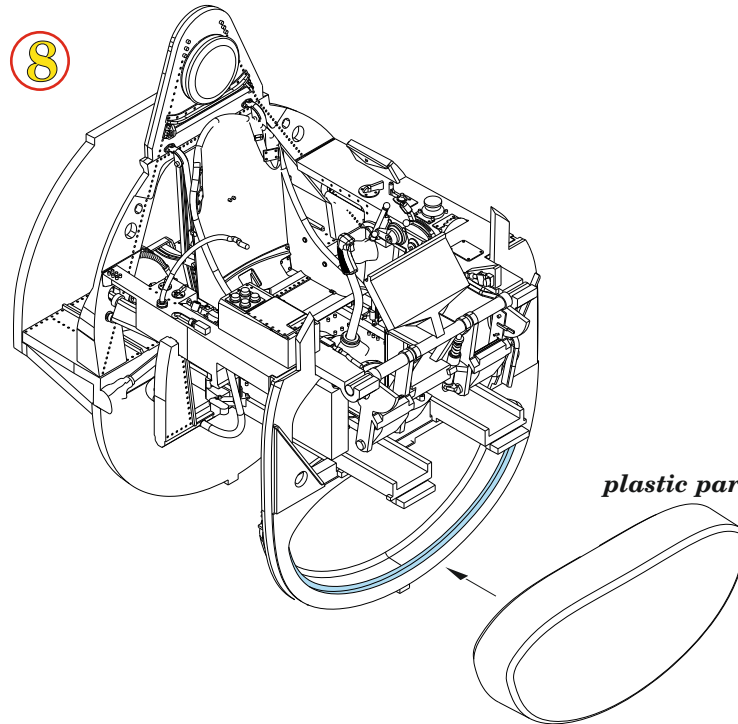

8

plastic part