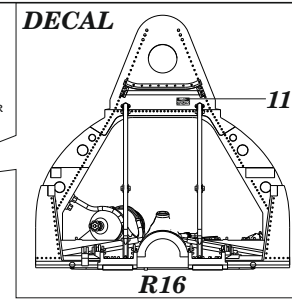

1 =

3

4

5

wire
 Ø - 0,5mm
 l - 13mm

H 8
 C 8
 SILVER

wire
 Ø - 0,5mm
 l - 13mm

6

wire
 Ø - 0,35mm
 l - 10,6mm

10% H 12 C 33
 FLAT BLACK

90% H 58 C351
 INTERIOR GREEN

7

R14

10% H 12 C 33
 FLAT BLACK

90% H 58 C351
 INTERIOR GREEN

plastic part