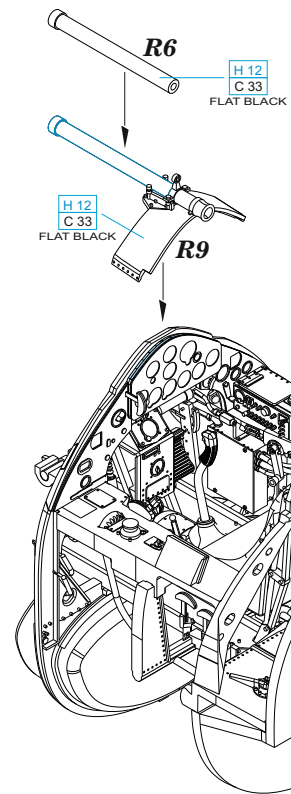

eduard

BEST ~~BRASS~~ RESIN AROUND!

- REMOVE ODSTRANIT
- BEND OHNOUT
- SYMMETRICAL ASSEMBLY SYMETRICKA MONTAZ
- GRIND OBROUSIT
- OPTION VOLBA
- SCRIBE THE PANEL AND HOLES RYTI
- DRILL HOLE VRTAT OTVOR
- REPLACE NAHRADIT
- REVERSE SIDE OTOCIT

1 =

3

4

5

wire
 Ø - 0,5mm
 l - 13mm

H 8
 C 8
 SILVER

wire
 Ø - 0,5mm
 l - 13mm

6

wire
 Ø - 0,35mm
 l - 10,6mm

10% H 12 C 33
 FLAT BLACK

90% H 58 C351
 INTERIOR GREEN

7

R14

10% H 12 C 33
 FLAT BLACK

90% H 58 C351
 INTERIOR GREEN

plastic part

8

plastic part

9

10

11