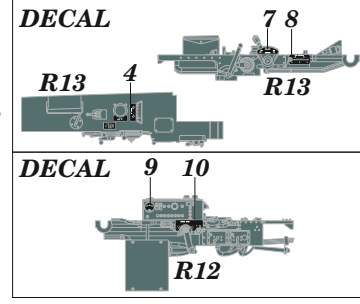

eduard

BEST ~~BRASS~~ RESIN AROUND!

- REMOVE ODSTRANIT
- BEND OHNOUT
- SYMMETRICAL ASSEMBLY SYMETRICKA MONTAZ
- GRIND OBROUSIT
- OPTION VOLBA
- SCRIBE THE PANEL AND HOLES RYTI
- DRILL HOLE VRTAT OTVOR
- REPLACE NAHRADIT
- REVERSE SIDE OTOCIT

1 =

3

4

5

wire
 Ø - 0,5mm
 l - 13mm

H 8
 C 8
 SILVER

wire
 Ø - 0,5mm
 l - 13mm

6

wire
 Ø - 0,35mm
 l - 10,6mm

10% H 12 C 33
 FLAT BLACK

90% H 58 C351
 INTERIOR GREEN

7

R14

10% H 12 C 33
 FLAT BLACK

90% H 58 C351
 INTERIOR GREEN

plastic part