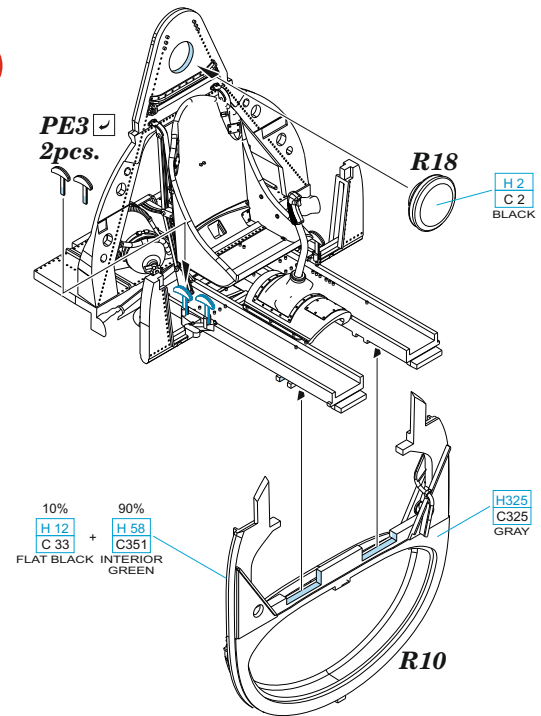

eduard

BEST ~~BRASS~~ RESIN AROUND!

- REMOVE ODSTRANIT
- BEND OHNOUT
- SYMMETRICAL ASSEMBLY SYMETRICKA MONTAZ
- GRIND OBROUSIT
- OPTION VOLBA
- SCRIBE THE PANEL AND HOLES RYTI
- DRILL HOLE VRTAT OTVOR
- REPLACE NAHRADIT
- REVERSE SIDE OTOCIT

1 =

3

4

5

wire
 Ø - 0,5mm
 l - 13mm

H 8
 C 8
 SILVER

wire
 Ø - 0,5mm
 l - 13mm

6

wire
 Ø - 0,35mm
 l - 10,6mm

10% H 12 C 33
 FLAT BLACK

90% H 58 C351
 INTERIOR GREEN

7

R14

10% H 12 C 33
 FLAT BLACK

90% H 58 C351
 INTERIOR GREEN

plastic part