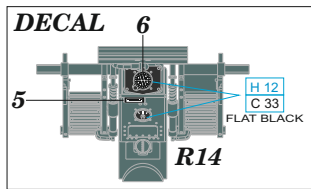

1 =

3

4

5

wire
 Ø - 0,5mm
 l - 13mm

H 8
 C 8
 SILVER

wire
 Ø - 0,5mm
 l - 13mm

6

wire
 Ø - 0,35mm
 l - 10,6mm

10% H 12 C 33
 FLAT BLACK

90% H 58 C351
 INTERIOR GREEN

7

R14

10% H 12 C 33
 FLAT BLACK

90% H 58 C351
 INTERIOR GREEN

plastic part