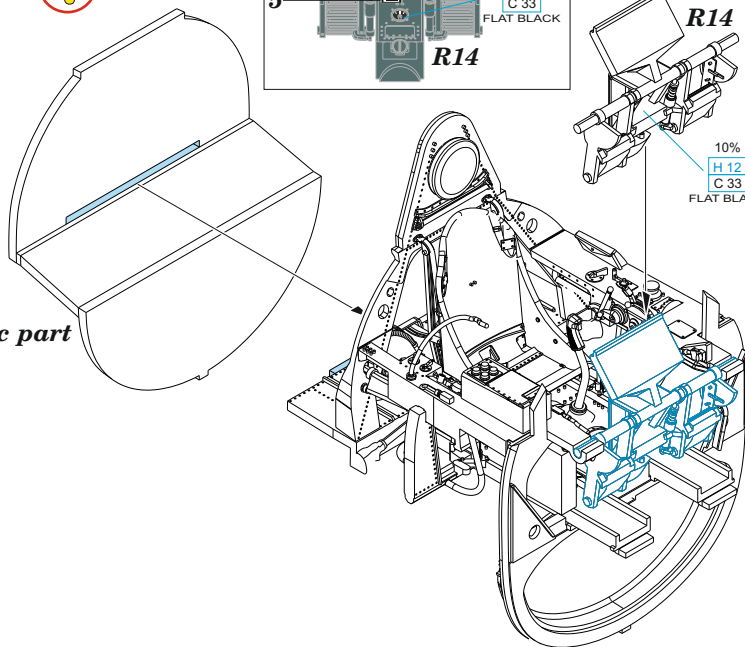

1 =

3

4

5

wire
 Ø - 0,5mm
 l - 13mm

H 8
 C 8
 SILVER

wire
 Ø - 0,5mm
 l - 13mm

6

wire
 Ø - 0,35mm
 l - 10,6mm

10% H 12 C 33
 FLAT BLACK

90% H 58 C351
 INTERIOR GREEN

7

R14

10% H 12 C 33
 FLAT BLACK

90% H 58 C351
 INTERIOR GREEN

plastic part