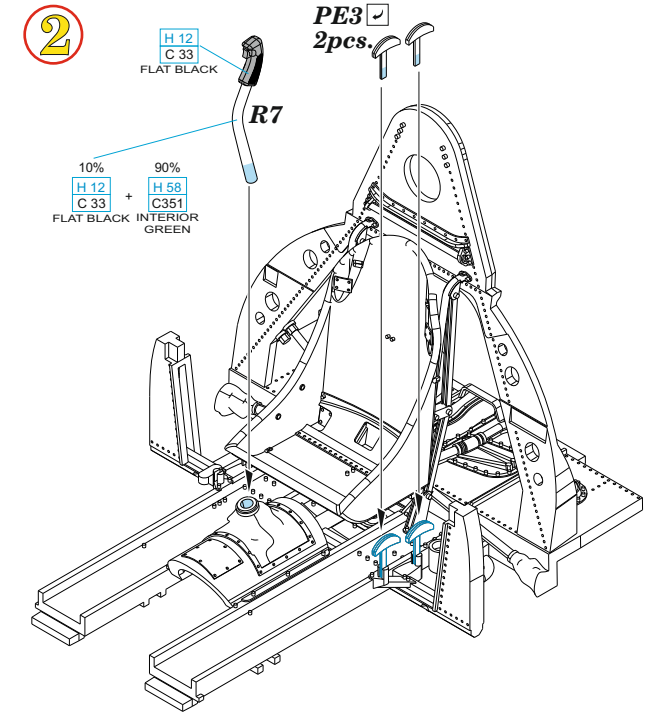

eduard

BEST ~~BRASS~~ RESIN AROUND!

- REMOVE ODSTRANIT
- BEND OHNOUT
- SYMMETRICAL ASSEMBLY SYMETRICKA MONTAZ
- GRIND OBROUSIT
- OPTION VOLBA
- SCRIBE THE PANEL AND HOLES RYTI
- DRILL HOLE VRTAT OTVOR
- REPLACE NAHRADIT
- REVERSE SIDE OTOCIT

1 =

3

4

5

wire
 Ø - 0,5mm
 l - 13mm

H 8
 C 8
 SILVER

wire
 Ø - 0,5mm
 l - 13mm

6

wire
 Ø - 0,35mm
 l - 10,6mm

10% H 12 C 33
 FLAT BLACK

90% H 58 C351
 INTERIOR GREEN

7

R14

10% H 12 C 33
 FLAT BLACK

90% H 58 C351
 INTERIOR GREEN

plastic part