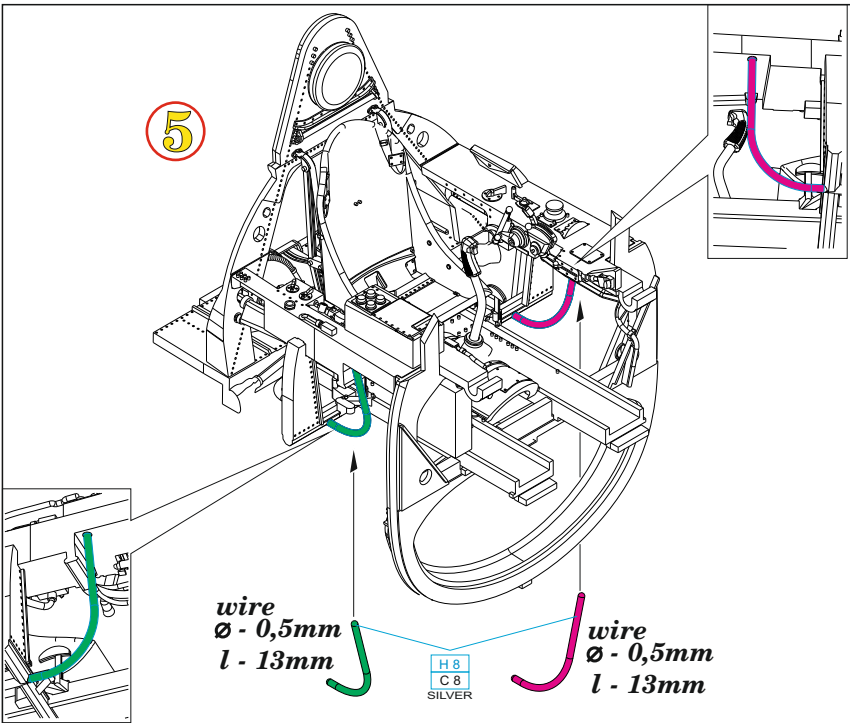

1 =

3

4

5

wire
 Ø - 0,5mm
 l - 13mm

H 8
 C 8
 SILVER

wire
 Ø - 0,5mm
 l - 13mm

6

wire
 Ø - 0,35mm
 l - 10,6mm

10% H 12 C 33
 FLAT BLACK

90% H 58 C351
 INTERIOR GREEN

7

R14

10% H 12 C 33
 FLAT BLACK

90% H 58 C351
 INTERIOR GREEN

plastic part