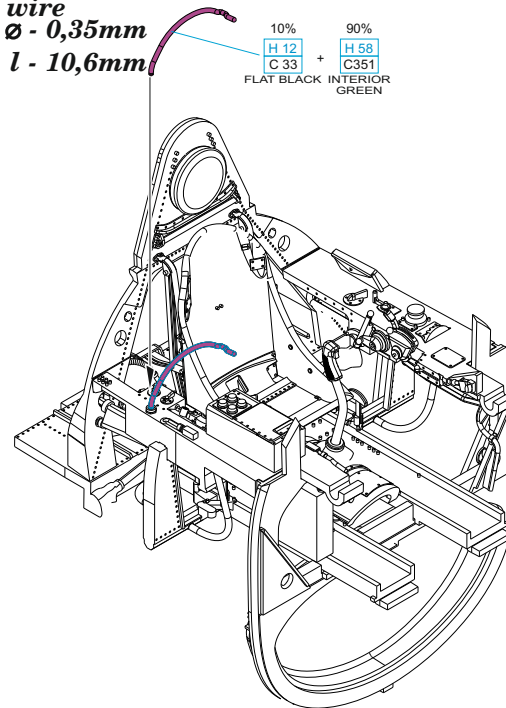

eduard

BEST ~~BRASS~~ RESIN AROUND!

- REMOVE ODSTRANIT
- BEND OHNOUT
- SYMMETRICAL ASSEMBLY SYMETRICKA MONTAZ
- GRIND OBROUSIT
- OPTION VOLBA
- SCRIBE THE PANEL AND HOLES RYTI
- DRILL HOLE VRTAT OTVOR
- REPLACE NAHRADIT
- REVERSE SIDE OTOCIT

1 =

3

4

5

wire
 Ø - 0,5mm
 l - 13mm

H 8
 C 8
 SILVER

wire
 Ø - 0,5mm
 l - 13mm

6

wire
 Ø - 0,35mm
 l - 10,6mm

10% H 12 C 33
 FLAT BLACK

90% H 58 C351
 INTERIOR GREEN

7

R14

10% H 12 C 33
 FLAT BLACK

90% H 58 C351
 INTERIOR GREEN

plastic part