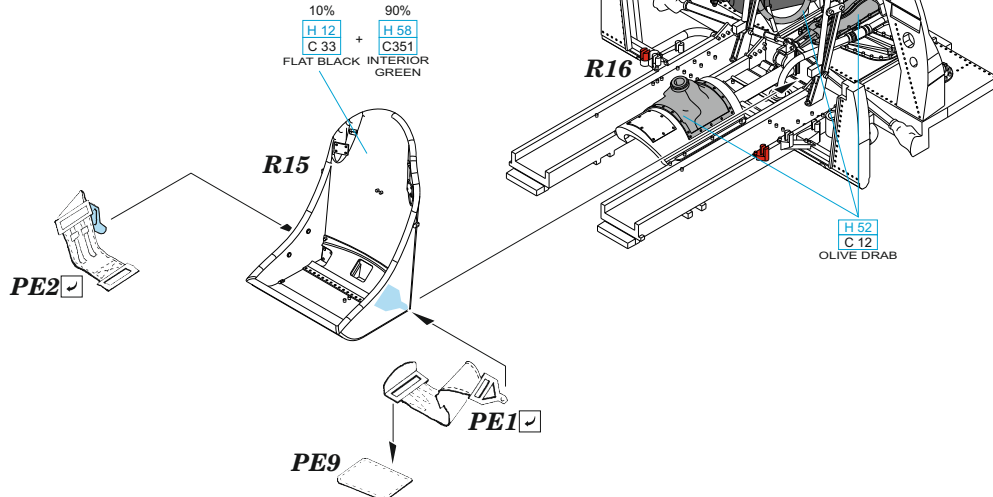

1 =

3

4

5

wire
 Ø - 0,5mm
 l - 13mm

H 8
 C 8
 SILVER

wire
 Ø - 0,5mm
 l - 13mm

6

wire
 Ø - 0,35mm
 l - 10,6mm

10% H 12 C 33
 FLAT BLACK

90% H 58 C351
 INTERIOR GREEN

7

R14

10% H 12 C 33
 FLAT BLACK

90% H 58 C351
 INTERIOR GREEN

plastic part