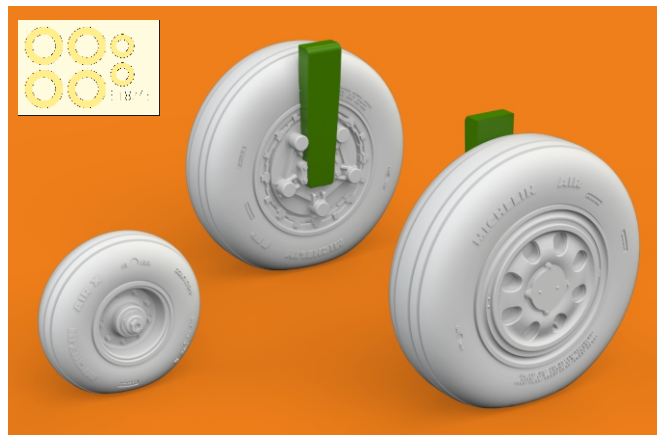

# 648 745 F-15E/I/K wheels

for Great Wall Hobby kit - pro stavebnici Great Wall Hobby

R5

R6 2pcs.

1/48 scale

## COLOURS

GSI Creos (GUNZE)		Mr.METAL COLOR
AQUEOUS	Mr.COLOR	
[H 1]	[C 1]	WHITE
[H 77]	[C 137]	TIRE BLACK

# F-15E/I/K wheels

1/48

for Great Wall Hobby kit - pro stavebnici Great Wall Hobby