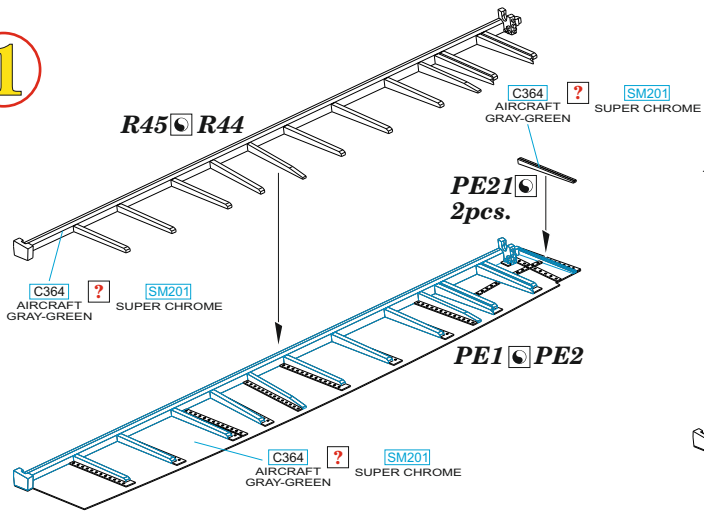

eduard

BEST BRASS RESIN AROUND!

-  REMOVE
ODSTRANIT
-  GRIND
OBROUSIT
-  DRILL HOLE
VRTAT OTVOR
-  SYMMETRICAL ASSEMBLY
SYMETRICKÁ MONTÁŽ
-  SCRIBE THE PANEL AND HOLES
RYTÍ
-  REVERSE SIDE
OTOČIT
-  BEND
OHNOUT
-  OPTION
VOLBA
-  REPLACE
NAHRADIT

plastic N3 (L3)

 =  

WINGS UPPER SURFACE

PE19  *PE18*

PE5  

PE20 

PE22 

 C364
AIRCRAFT
GRAY-GREEN

 SM201
SUPER CHROME

 C364
AIRCRAFT
GRAY-GREEN

 SM201
SUPER CHROME

N1 (L1)  *N2 (L2)*

plastic N1 (L1)

plastic N2 (L2)

 =  

1

2

3

PE12 LEFT SIDE ONLY

4

5

plastic N3 (L3)

6