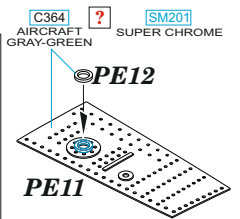

eduard

BEST BRASS RESIN AROUND!

-  REMOVE
ODSTRANIT
-  GRIND
OBROUSIT
-  DRILL HOLE
VRTAT OTVOR
-  SYMMETRICAL ASSEMBLY
SYMETRICKÁ MONTÁŽ
-  SCRIBE THE PANEL AND HOLES
RYTÍ
-  REVERSE SIDE
OTOČIT
-  BEND
OHNOUT
-  OPTION
VOLBA
-  REPLACE
NAHRADIT

plastic N3 (L3)

 =  

WINGS UPPER SURFACE

PE19  *PE18*

PE5  

PE20 

PE22 

 C364
AIRCRAFT
GRAY-GREEN

 SM201
SUPER CHROME

 C364
AIRCRAFT
GRAY-GREEN

 SM201
SUPER CHROME

N1 (L1)  *N2 (L2)*

plastic N1 (L1)

plastic N2 (L2)

 =  

1

2

3

PE12 LEFT SIDE ONLY

4

5

plastic N3 (L3)

6