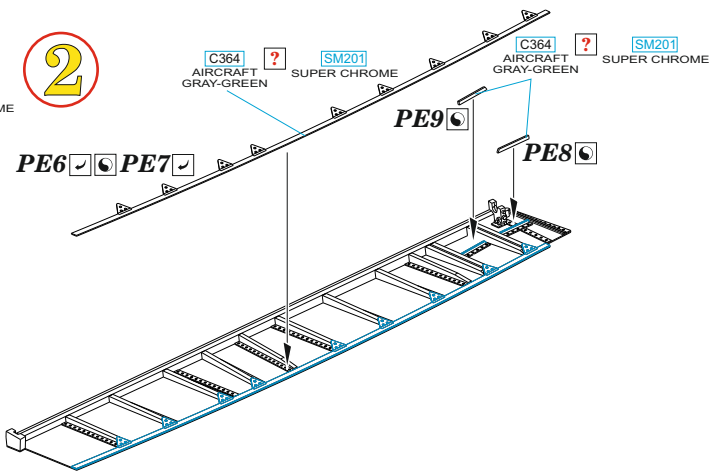

eduard

BEST BRASS RESIN AROUND!

-  REMOVE
ODSTRANIT
-  GRIND
OBROUSIT
-  DRILL HOLE
VRTAT OTVOR
-  SYMMETRICAL ASSEMBLY
SYMETRICKÁ MONTÁŽ
-  SCRIBE THE PANEL AND HOLES
RYTÍ
-  REVERSE SIDE
OTOČIT
-  BEND
OHNOUT
-  OPTION
VOLBA
-  REPLACE
NAHRADIT

 SM201
SUPER CHROME

 C364
AIRCRAFT
GRAY-GREEN

 SM201
SUPER CHROME

N1 (L1)  *N2 (L2)*

plastic N1 (L1)

plastic N2 (L2)

 =  

1

2

3

PE12 LEFT SIDE ONLY

4

5

plastic N3 (L3)

6