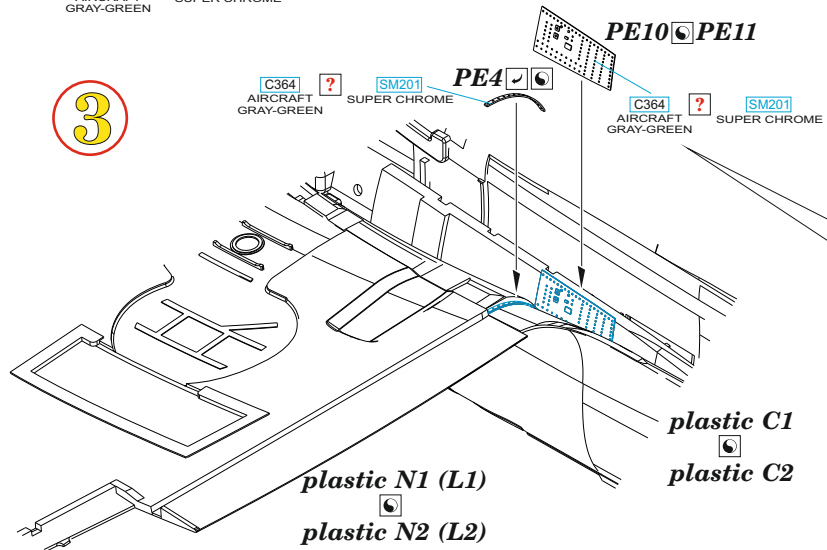

eduard

BEST BRASS RESIN AROUND!

-  REMOVE
ODSTRANIT
-  GRIND
OBROUSIT
-  DRILL HOLE
VRTAT OTVOR
-  SYMMETRICAL ASSEMBLY
SYMETRICKÁ MONTÁŽ
-  SCRIBE THE PANEL AND HOLES
RYTÍ
-  REVERSE SIDE
OTOČIT
-  BEND
OHNOUT
-  OPTION
VOLBA
-  REPLACE
NAHRADIT

 SM201
SUPER CHROME

 C364
AIRCRAFT
GRAY-GREEN

 SM201
SUPER CHROME

N1 (L1)  *N2 (L2)*

plastic N1 (L1)

plastic N2 (L2)

 =  

1

2

3

PE12 LEFT SIDE ONLY

4

5

plastic N3 (L3)

6