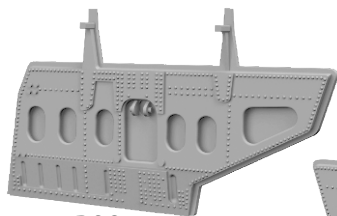

# 648 728 F-4B airbrakes

for Tamiya kit - pro stavebnici Tamiya

eduard  
BRASSIN *Print*

1/48 scale

R38

R37

## COLOURS

GSI Creos (GUNZE)			Mr.METAL COLOR	
AQUEOUS	Mr.COLOR			
H3	C3	RED		

This product contains metal and resin detail parts for upgrading scale plastic models. When selecting this set make sure that it is for the kit mentioned in product name as these sets are made specifically for that kit. When upgrading the model some cutting or corrections may be necessary for parts to fit accurately. **WARNING!** This set contains small and sharp parts. Work carefully in a ventilated and well-lit room. Safety glasses are recommended. This product is not suitable for children below 14 years of age.