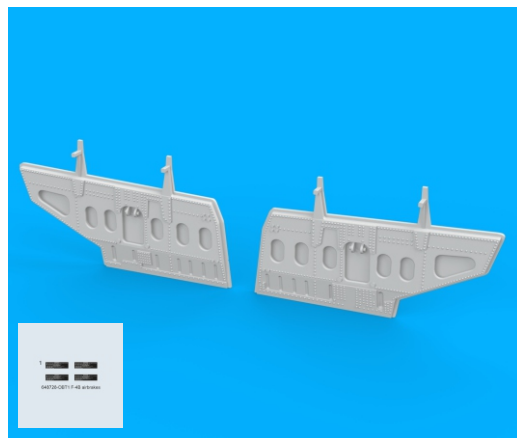

648 728

F-4B airbrakes

for Tamiya kit - pro stavebnici Tamiya

1/48

BRASSIN

BRASSIN

eduard