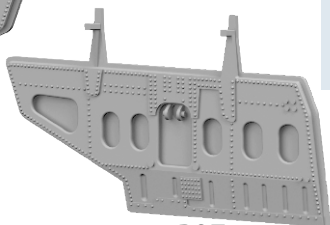

# 648 728 F-4B airbrakes

for Tamiya kit - pro stavebnici Tamiya

eduard  
BRASSIN *Print*

1/48 scale

R38

R37

## COLOURS

GSI Creos (GUNZE)			Mr.METAL COLOR	
AQUEOUS	Mr.COLOR			
H3	C3	RED		

This product contains metal and resin detail parts for upgrading scale plastic models. When selecting this set make sure that it is for the kit mentioned in product name as these sets are made specifically for that kit. When upgrading the model some cutting or corrections may be necessary for parts to fit accurately. **WARNING!** This set contains small and sharp parts. Work carefully in a ventilated and well-lit room. Safety glasses are recommended. This product is not suitable for children below 14 years of age.