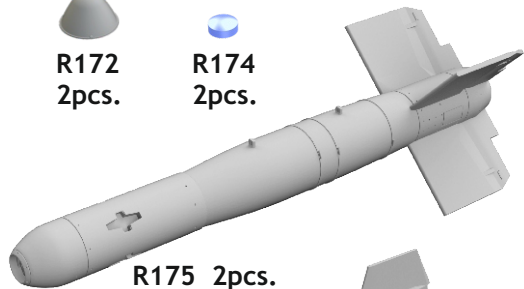

648 646 GBU-15(V)21/B

**eduard**  
**BRASSIN**

648 646

GBU-15(V)21/B

1/48

R172  
2pcs.

R174  
2pcs.

R175 2pcs.

R176 8pcs.

1/48 scale

**COLOURS**

GSI Creos (GUNZE)			Mr.METAL COLOR
AQUEOUS	Mr.COLOR		
[H 2]	[C 2]	BLACK	
[H 3]	[C 3]	RED	
[H 8]	[C 8]	SILVER	
[H 52]	[C 12]	OLIVE DRAB	

This product contains metal and resin detail parts for upgrading scale plastic models. When selecting this set make sure that it is for the kit mentioned in product name as these sets are made specifically for that kit. When upgrading the model some cutting or corrections may be necessary for parts to fit accurately. **WARNING!** This set contains small and sharp parts. Work carefully in a ventilated and well-lit room. Safety glasses are recommended. This product is not suitable for children below 14 years of age.