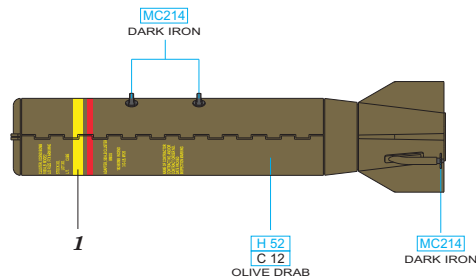

M36 cluster bombs

BEST BRASS RESIN AROUND!