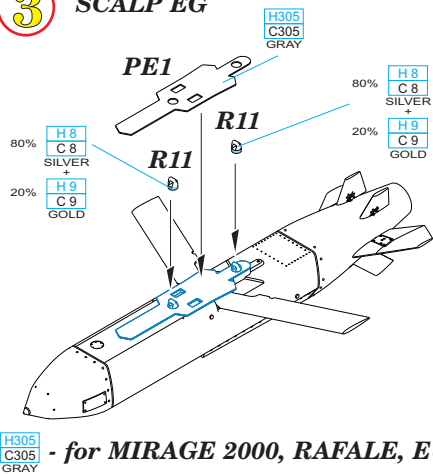

1 WINGS UNFOLDED

648222 Storm Shadow

3 SCALP EG

STORM SHADOW

H305 C305 GRAY - for MIRAGE 2000, RAFALE, EUROFIGHTER

H307 C307 GRAY - for TORNADO