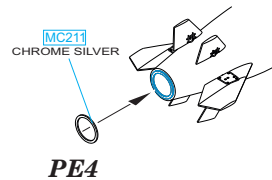

STORM SHADOW

H305 C305 GRAY - for MIRAGE 2000, RAFALE, EUROFIGHTER

H307 C307 GRAY - for TORNADO