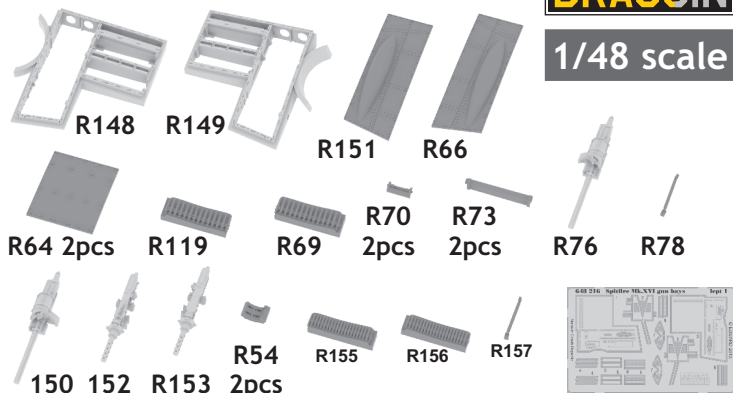

648 216 Spitfire Mk.XVI gun bays

for Eduard kit - pro stavebnici Eduard

1/48 scale

COLOURS

GSi Creos (GUNZE)		Mr.METAL COLOR	
AQUEOUS	Mr.COLOR		
		MC213	STAINLESS
		MC214	DARK IRON
		MC218	ALUMINIUM
		MC219	BRASS

This product contains metal and resin detail parts for upgrading scale plastic models. When selecting this set make sure that it is for the kit mentioned in product name as these sets are made specifically for that kit. When upgrading the model some cutting or corrections may be necessary for parts to fit accurately. **WARNING!** This set contains small and sharp parts. Work carefully in a ventilated and well-lit room. Safety glasses are recommended. This product is not suitable for children below 14 years of age.

Tento výrobek obsahuje leptané a odlévané detaily pro úpravu a vylepšení plastického modelu. Při výběru sady kovových detailů zkontrolujte, zda je určena pro model, který chcete upravit. Model, pro který je sada určena, je uveden u názvu výrobku. Pro přesnou aplikaci kovových a odlévaných dílů může být zapotřebí upravit díly upravovaného modelu. **POZOR!** Sada obsahuje malé ostré díly. Pracujte ve větrané a dobře osvětlené místnosti. Doporučujeme použití ochranných brýlí. Tento výrobek není vhodný pro děti mladší 14 let.

www.eduard.com

435 21 Obrnice 170
Czech Republic