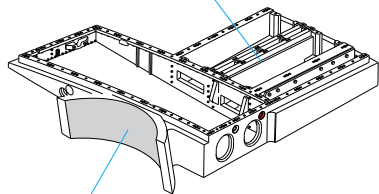

UNDERSIDE CAMOUFLAGE COLOUR

MC218
ALUMINIUM

R64
2 pcs.

MC218
ALUMINIUM

PE6

PE9

PE4

R66