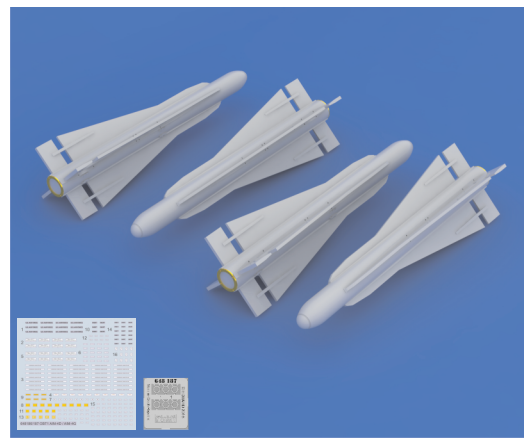

~~BEST BRASS~~ RESIN AROUND!