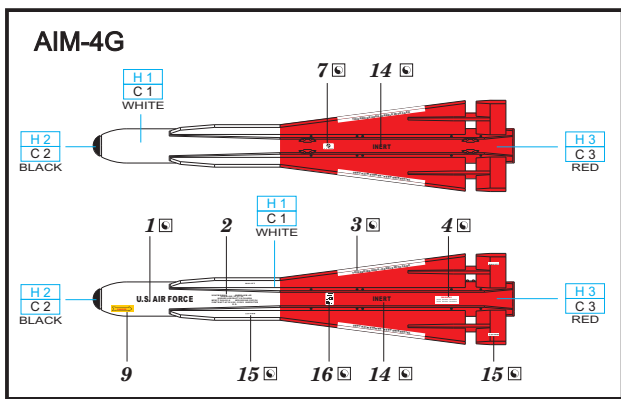

~~BEST BRASS~~ RESIN AROUND!