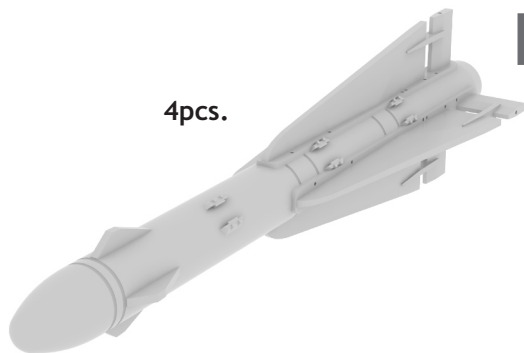

648 186 AIM-4D

eduard
BRASSIN

1/48 scale

4pcs.