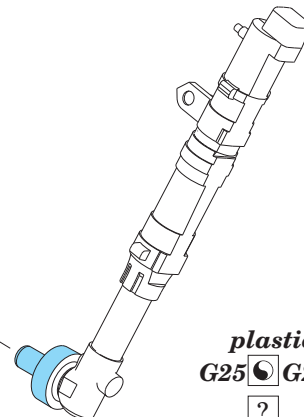

CORRECT POSITION OF WHEELS