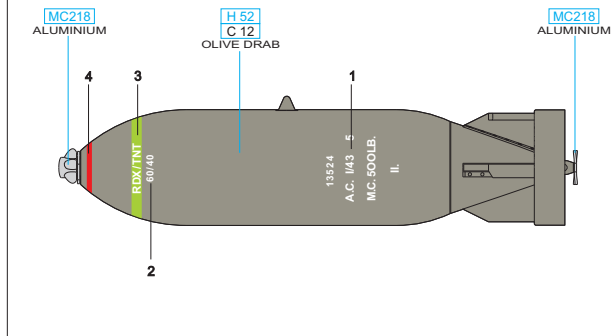

648109 Spitfire 500lb bomb

BEST BRASS RESIN AROUND!