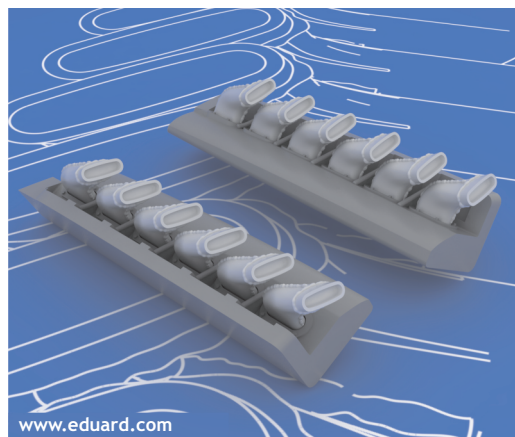

648 099 Spitfire exhaust stacks fishtail 1/48

For Eduard kit pro stavebnici Eduard

BRASSIN

www.eduard.com

BRASSIN

eduard