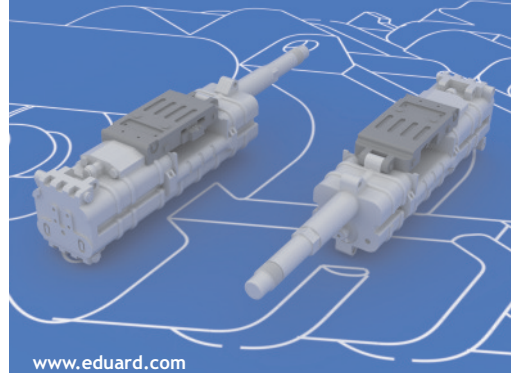

648 083 MK 108 gun 1/48

BRASSIN

MK 108 gun

www.eduard.com

BRASSIN

eduard

MK 108 gun