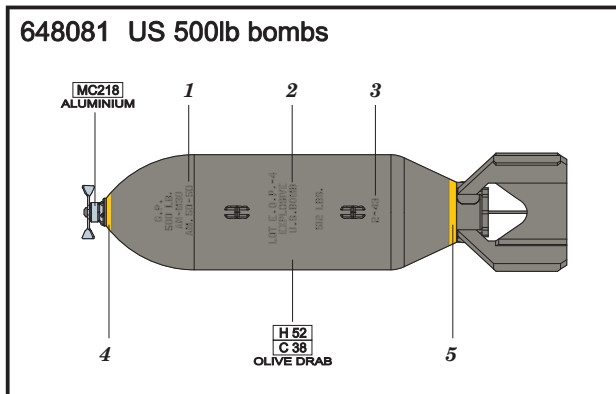

BEST BRASS RESIN AROUND!