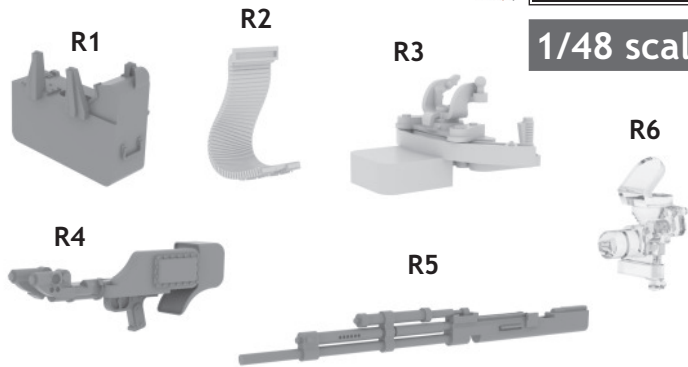

# 648 079 Il-2 UBT gun

For Tamiya kit pro stavebnici Tamiya

**eduard**  
**BRASSIN**

1/48 scale

This product contains metal and resin detail parts for upgrading scale plastic models. When selecting this set make sure that it is for the kit mentioned in product name as these sets are made specifically for that kit. When upgrading the model some cutting or corrections may be necessary for parts to fit accurately. **WARNING!** This set contains small and sharp parts. Work carefully in a ventilated and well-lit room. Safety glasses are recommended. This product is not suitable for children below 14 years of age.