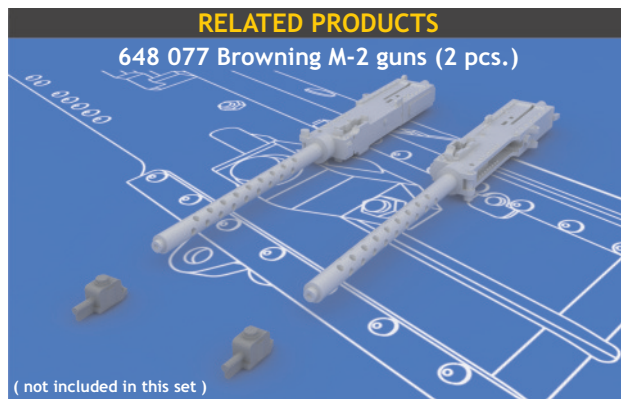

RELATED PRODUCTS

648 077 Browning M-2 guns (2 pcs.)

BEST ~~BRASS~~ RESIN AROUND!