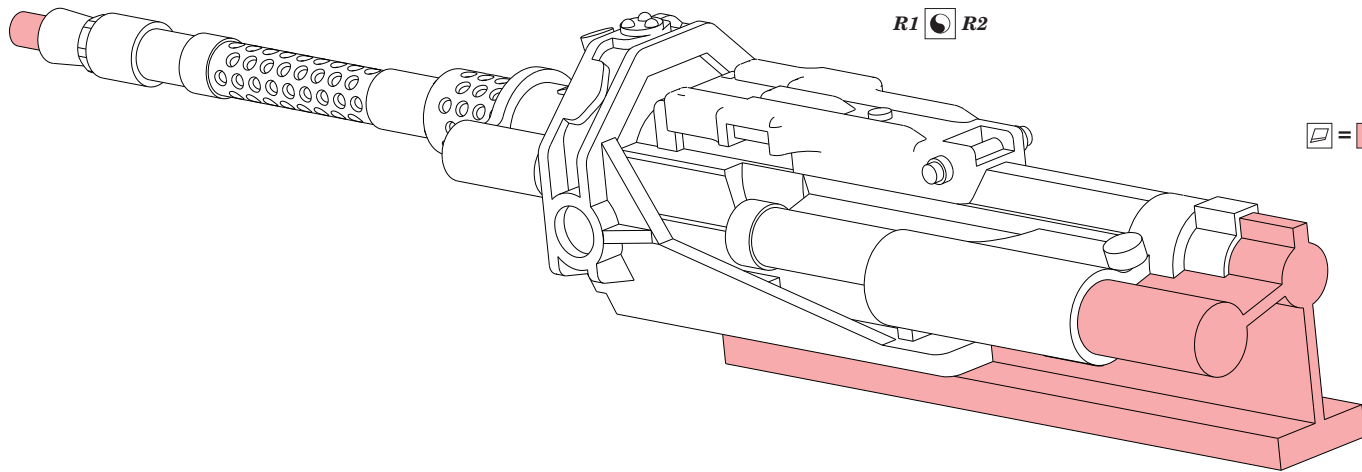

SYMMETRICAL ASSEMBLY
SYMETRICKÁ MONTÁŽ

REMOVE ODSTRANIT	BEND OHNOUT
GRIND OBROUSIT	OPTION VOLBA
DRILL HOLE VRTAT OTVOR	REPLACE NAHRADIT

=

=

=