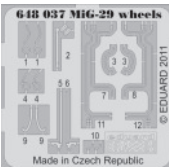

648 037 MiG-29 wheels

For Academy / Eduard kit pro model Academy / Eduard

eduard
BRASSIN

1/48 scale

This product contains metal and resin detail parts for upgrading scale plastic models. When selecting this set make sure that it is for the kit mentioned in product name as these sets are made specifically for that kit. When upgrading the model some cutting or corrections may be necessary for parts to fit accurately. **WARNING!** This set contains small and sharp parts. Work carefully in a ventilated and well-lit room. Safety glasses are recommended. This product is not suitable for children below 14 years of age.

 BEND
OHNOUT

 GRIND
OBROUSIT

 OPTION
VOLBA

 DRILL HOLE
VRTAT OTVOR

 REPLACE
NAHRADIT

 =  plastic E18

 ? wire $\varnothing - 0,4mm$