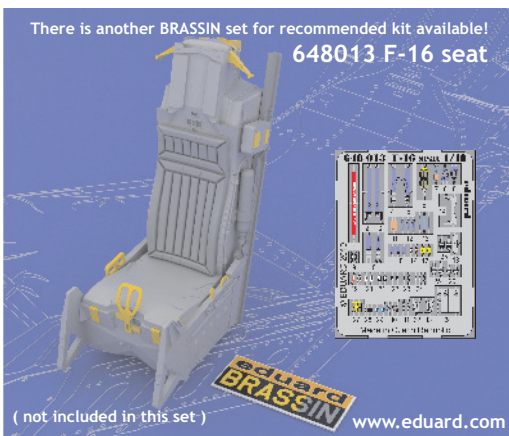

# 648016 F-16A/B wheels

For Kinetic kit    pro model Kinetic

1/48 scale

+ FREE BONUS

A01    C01  
2 pcs.    4 pcs.

This product contains metal and resin detail parts for upgrading scale plastic models. When selecting this set make sure that it is for the kit mentioned in product name as these sets are made specifically for that kit. When upgrading the model some cutting or corrections may be necessary for parts to fit accurately. **WARNING!** This set contains small and sharp parts. Work carefully in a ventilated and well-lit room. Safety glasses are recommended. This product is not suitable for children below 14 years of age.

# 648 016 F-16A/B wheels 1/48

For Kinetic kit

**BRASSIN**

**BRASSIN**

**eduard**

**BEST BRASS RESIN AROUND!**

 SYMMETRICAL ASSEMBLY  
SYMETRICKÁ MONTÁŽ

- |   |   |
|---|---|
|  REMOVE<br>ODSTRANIT        |  BEND<br>OHNOUT       |
|  GRIND<br>OBROUSIT         |  OPTION<br>VOLBA     |
|  DRILL HOLE<br>VRTAT OTVOR |  REPLACE<br>NAHRADIT |