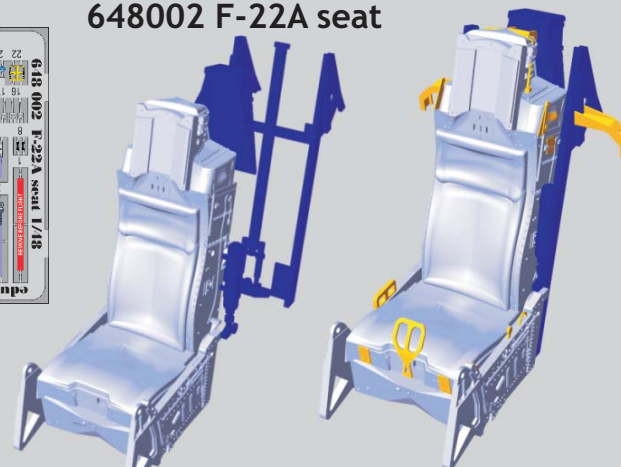

648003 F-22A wheels

For Academy kit ● pro model Academy

eduard BRASSIN

1/48 scale

+ FREE BONUS

B02 4 pcs.
C01 2 pcs.

This product contains metal and resin detail parts for upgrading scale plastic models. When selecting this set make sure that it is for the kit mentioned in product name as these sets are made specifically for that kit. When upgrading the model some cutting or corrections may be necessary for parts to fit accurately. **WARNING!** This set contains small and sharp parts. Work carefully in a ventilated and well-lit room. Safety glasses are recommended. This product is not suitable for children below 14 years of age.

There is another BRASSIN set for recommended kit available!

648002 F-22A seat

(not included in this set)

www.eduard.com

BEST ~~BRASS~~ RESIN AROUND!

SYMETRICAL ASSEMBLY
SYMETRICKÁ MONTÁŽ

- | | |
|--|---|
|  REMOVE
ODSTRANIT |  BEND
OHNOUT |
|  GRIND
OBROUSIT |  OPTION
VOLBA |
|  DRILL HOLE
VRTAT OTVOR |  REPLACE
NAHRADIT |