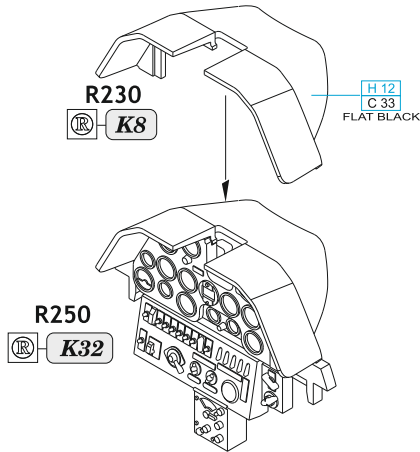

USE PE5 FOR P-40N-20 LATE ONLY