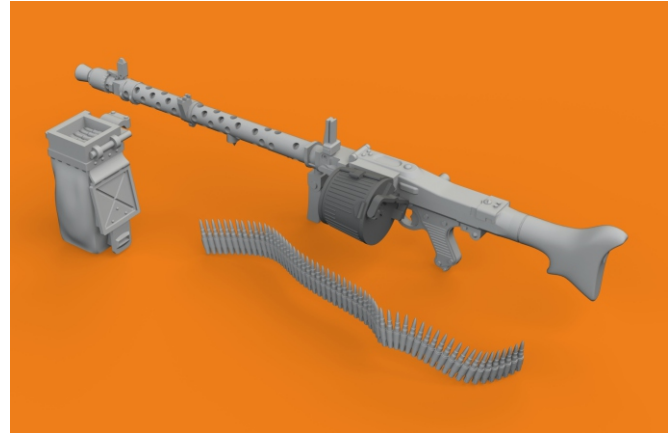

635 020 MG 34 gun w/ammunition belt

eduard
BRASSIN

Print

1/35 scale

635 020 MG 34 gun w/ammunition belt

1/35

COLOURS

GSI Creos (GUNZE)		Mr.METAL COLOR	
AQUEOUS	Mr.COLOR		
[H37]	[C43]	WOOD BROWN	[MC214] DARK IRON
[H52]	[C12]	OLIVE DRAB	[MC219] BRASS

eduard

eduard

435 21 Obrnice 170
Czech Republic

www.eduard.com
7,95

-  REMOVE
ODSTRANIT
-  BEND
OHNOUT
-  GRIND
OBROUSIT
-  ? OPTION
VOLBA
-  DRILL HOLE
VRTAT OTVOR
-   REPLACE
NAHRADIT
-  SYMMETRICAL ASSEMBLY
SYMETRICKÁ MONTÁŽ
-  V SCRIBE THE PANEL AND HOLES
RYTI
-   REVERSE SIDE
OTOČIT