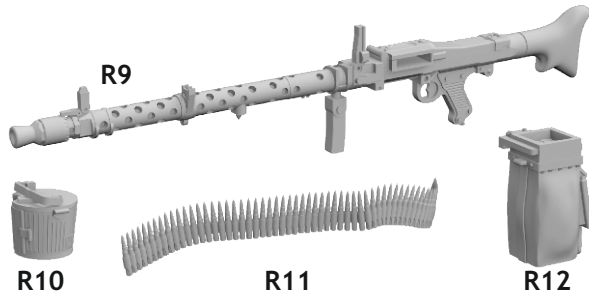

635 020 MG 34 gun w/ammunition belt

eduard
BRASSIN

Print

1/35 scale

635 020 MG 34 gun w/ammunition belt

1/35

COLOURS

GSI Creos (GUNZE)		Mr.METAL COLOR	
AQUEOUS	Mr.COLOR		
[H37]	[C43]	WOOD BROWN	[MC214] DARK IRON
[H52]	[C12]	OLIVE DRAB	[MC219] BRASS

eduard

eduard

435 21 Obrnice 170
Czech Republic

www.eduard.com
7,95

-  REMOVE
ODSTRANIT
-  BEND
OHNOUT
-  GRIND
OBROUSIT
-  ? OPTION
VOLBA
-  DRILL HOLE
VRTAT OTVOR
-   REPLACE
NAHRADIT
-  SYMMETRICAL ASSEMBLY
SYMETRICKÁ MONTÁŽ
-  V SCRIBE THE PANEL AND HOLES
RYTI
-   REVERSE SIDE
OTOČIT