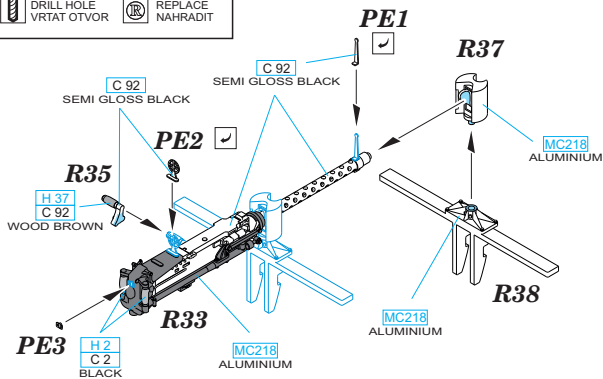

- | | |
|---|---|
|  REMOVE
ODSTRANIT |  BEND
OHNOUT |
|  GRIND
OBROUSIT |  OPTION
VOLBA |
|  DRILL HOLE
VRTAT OTVOR |  REPLACE
NAHRADIT |

A

WAIST WINDOW GUN ASSEMBLY

A  **B**

B

RADIO COMPARTMENT GUN ASSEMBLY