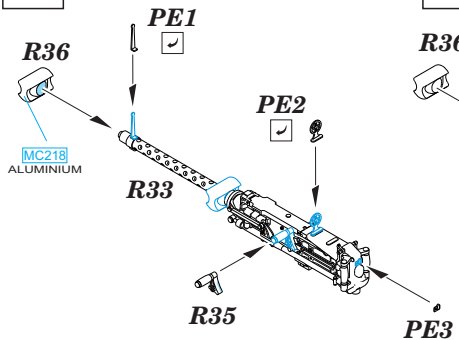

- | | |
|---|---|
|  REMOVE
ODSTRANIT |  BEND
OHNOUT |
|  GRIND
OBROUSIT |  OPTION
VOLBA |
|  DRILL HOLE
VRTAT OTVOR |  REPLACE
NAHRADIT |

A

WAIST WINDOW GUN ASSEMBLY

A  **B**

B

RADIO COMPARTMENT GUN ASSEMBLY

plastic M1

plastic T1

CHIN TURRET GUNS ASSEMBLY

CHEYENNE TAIL TURRET GUNS ASSEMBLY

C**D****TOP TURRET GUNS ASSEMBLY****C****D****CHEEK GUN ASSEMBLY****BALL TURRET GUNS ASSEMBLY**