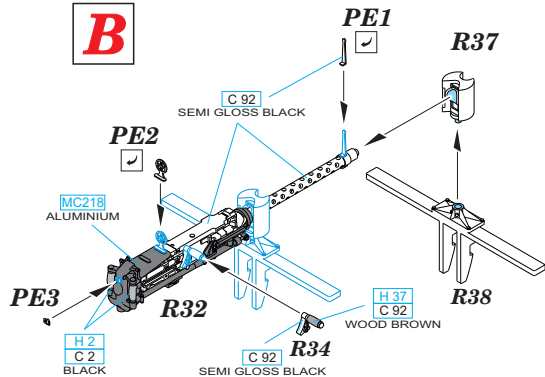

- | | |
|---|---|
|  REMOVE
ODSTRANIT |  BEND
OHNOUT |
|  GRIND
OBROUSIT |  OPTION
VOLBA |
|  DRILL HOLE
VRTAT OTVOR |  REPLACE
NAHRADIT |

A

WAIST WINDOW GUN ASSEMBLY

A  **B**

B

RADIO COMPARTMENT GUN ASSEMBLY