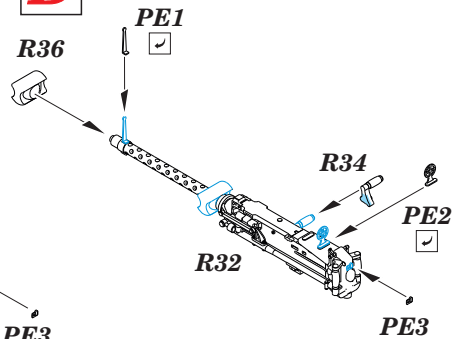

- | | |
|---|---|
|  REMOVE
ODSTRANIT |  BEND
OHNOUT |
|  GRIND
OBROUSIT |  OPTION
VOLBA |
|  DRILL HOLE
VRTAT OTVOR |  REPLACE
NAHRADIT |

A

WAIST WINDOW GUN ASSEMBLY

A  **B**

B

RADIO COMPARTMENT GUN ASSEMBLY

plastic M1

plastic T1

CHIN TURRET GUNS ASSEMBLY

CHEYENNE TAIL TURRET GUNS ASSEMBLY

C**D****TOP TURRET GUNS ASSEMBLY****C****D****CHEEK GUN ASSEMBLY****BALL TURRET GUNS ASSEMBLY**