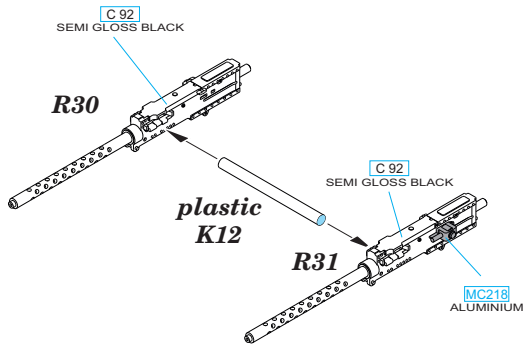

CHIN TURRET GUNS ASSEMBLY