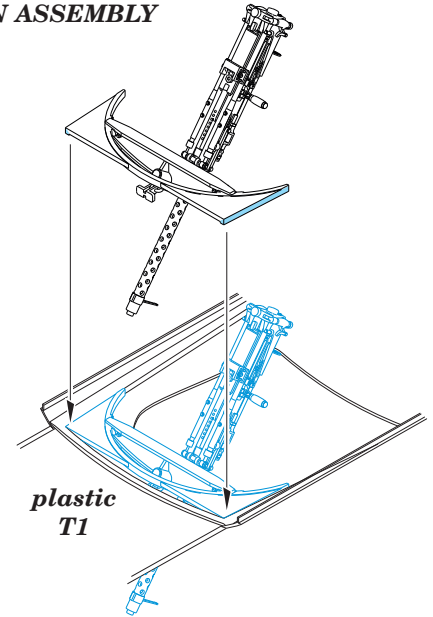

- | | |
|---|---|
|  REMOVE
ODSTRANIT |  BEND
OHNOUT |
|  GRIND
OBROUSIT |  OPTION
VOLBA |
|  DRILL HOLE
VRTAT OTVOR |  REPLACE
NAHRADIT |

A

WAIST WINDOW GUN ASSEMBLY

A  **B**

B

RADIO COMPARTMENT GUN ASSEMBLY

plastic M1

plastic T1

CHIN TURRET GUNS ASSEMBLY

CHEYENNE TAIL TURRET GUNS ASSEMBLY

C**D****TOP TURRET GUNS ASSEMBLY****C****D****CHEEK GUN ASSEMBLY****BALL TURRET GUNS ASSEMBLY**