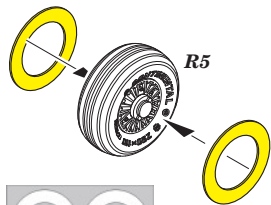

R7

R5

632 0048 Bf 109E wheels 1/32

For Eduard kit

BRASSIN

BRASSIN

eduard

This product contains metal and resin detail parts for upgrading scale plastic models. When selecting this set make sure that it is for the kit mentioned in product name as these sets are made specifically for that kit. When upgrading the model some cutting or corrections may be necessary for parts to fit accurately. **WARNING!** This set contains small and sharp parts. Work carefully in a ventilated and well-lit room. Safety glasses are recommended. This product is not suitable for children below 14 years of age.

 SYMMETRICAL ASSEMBLY
SYMETRICKÁ MONTÁŽ

- | | |
|---|---|
|  REMOVE
ODSTRANIT |  BEND
OHNOUT |
|  GRIND
OBROUSIT |  OPTION
VOLBA |
|  DRILL HOLE
VRTAT OTVOR |  REPLACE
NAHRADIT |

BACK SIDE

R2 ? R3