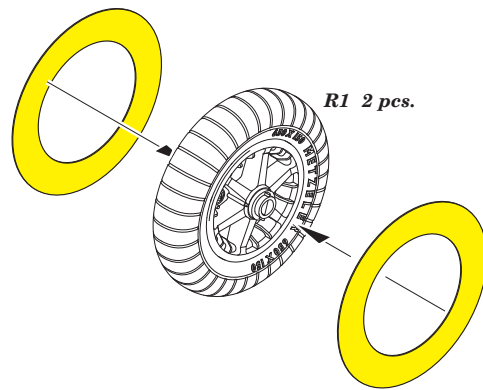

R7

R5

632 0048 Bf 109E wheels 1/32

For Eduard kit

BRASSIN

BRASSIN

eduard

This product contains metal and resin detail parts for upgrading scale plastic models. When selecting this set make sure that it is for the kit mentioned in product name as these sets are made specifically for that kit. When upgrading the model some cutting or corrections may be necessary for parts to fit accurately. **WARNING!** This set contains small and sharp parts. Work carefully in a ventilated and well-lit room. Safety glasses are recommended. This product is not suitable for children below 14 years of age.

 SYMMETRICAL ASSEMBLY
SYMETRICKÁ MONTÁŽ

- | | |
|---|---|
|  REMOVE
ODSTRANIT |  BEND
OHNOUT |
|  GRIND
OBROUSIT |  OPTION
VOLBA |
|  DRILL HOLE
VRTAT OTVOR |  REPLACE
NAHRADIT |

BACK SIDE

R2 ? R3