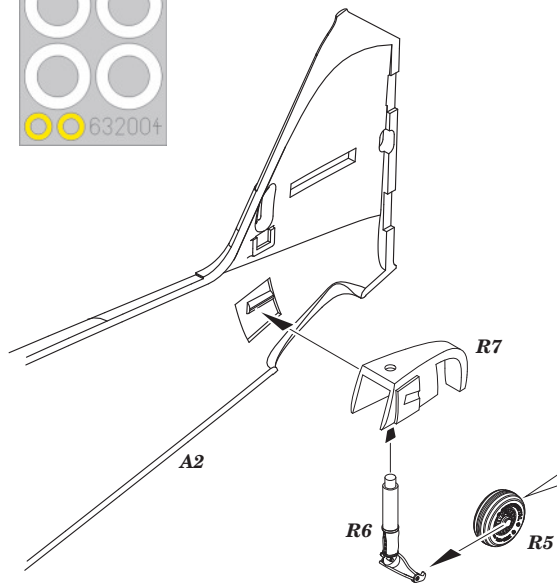

R7

R5

632 0048 Bf 109E wheels 1/32

For Eduard kit

BRASSIN

BRASSIN

eduard

This product contains metal and resin detail parts for upgrading scale plastic models. When selecting this set make sure that it is for the kit mentioned in product name as these sets are made specifically for that kit. When upgrading the model some cutting or corrections may be necessary for parts to fit accurately. **WARNING!** This set contains small and sharp parts. Work carefully in a ventilated and well-lit room. Safety glasses are recommended. This product is not suitable for children below 14 years of age.

 SYMMETRICAL ASSEMBLY
SYMETRICKÁ MONTÁŽ

- | | |
|---|---|
|  REMOVE
ODSTRANIT |  BEND
OHNOUT |
|  GRIND
OBROUSIT |  OPTION
VOLBA |
|  DRILL HOLE
VRTAT OTVOR |  REPLACE
NAHRADIT |

BACK SIDE

R2 ? R3