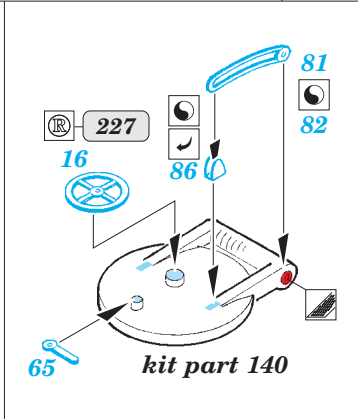

ORIGINAL KIT PARTS
PŮVODNÍ DÍLY STAVEBNICE

PHOTO-ETCHED PARTS
LEPTANÉ DÍLY

PARTS TO BE REMOVED
DÍLY K ODSTRANĚNÍ

FILL
TMELIT

For further detail sets look for **eduard** 53 107 U-boat IXC part 2
(not included in this set)

For further detail sets look for **eduard** 53 108 U-boat IXC part 3
(not included in this set)