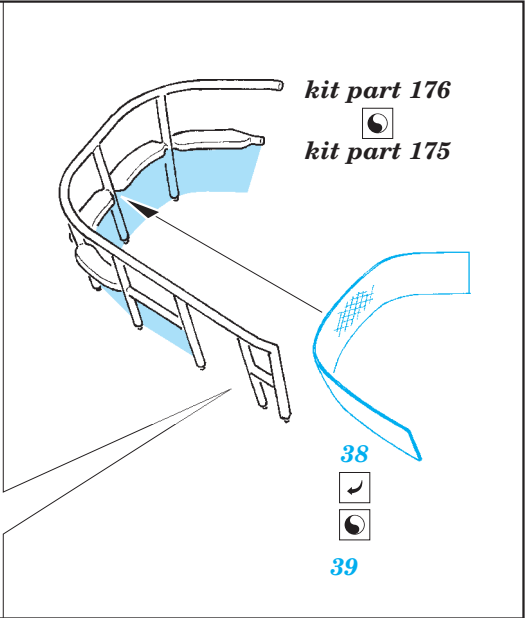

ORIGINAL KIT PARTS
PŮVODNÍ DÍLY STAVEBNICE

PHOTO-ETCHED PARTS
LEPTANÉ DÍLY

PARTS TO BE REMOVED
DÍLY K ODSTRANĚNÍ

FILL
TMELIT

For further detail sets look for **eduard** 53 107 U-boat IXC part 2
(not included in this set)

For further detail sets look for **eduard** 53 108 U-boat IXC part 3
(not included in this set)