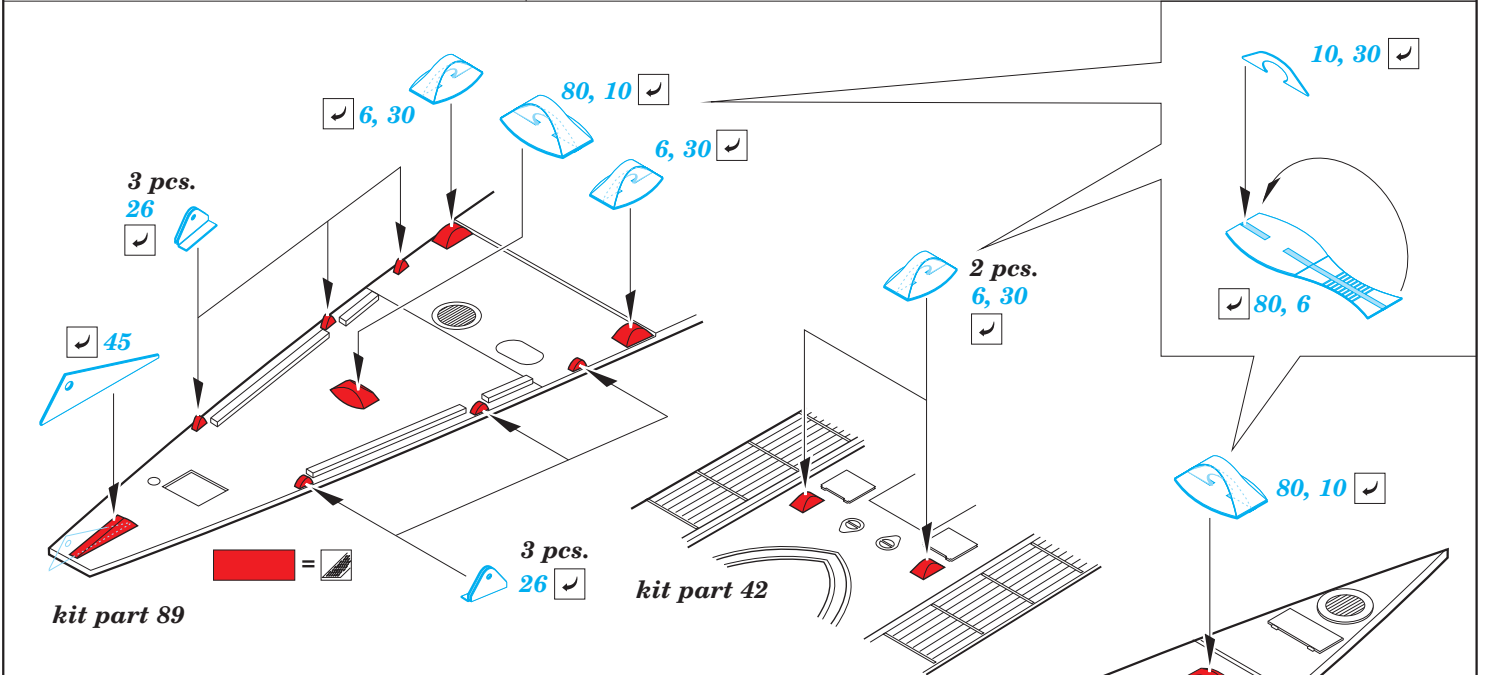

ORIGINAL KIT PARTS
PŮVODNÍ DÍLY STAVEBNICE

PHOTO-ETCHED PARTS
LEPTANÉ DÍLY

PARTS TO BE REMOVED
DÍLY K ODSTRANĚNÍ

FILL
TMELIT

For further detail sets look for **eduard** 53 107 U-boat IXC part 2
(not included in this set)

For further detail sets look for **eduard** 53 108 U-boat IXC part 3
(not included in this set)