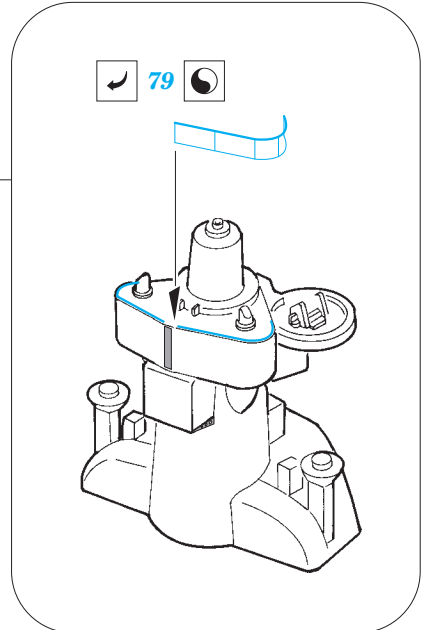

## turrets #2 and 3

89

E14

18 19

E16

34 33

20 21  
2pcs

79

E27, E28

*For further detail sets look for **eduard** 53 095 Yamato 1/450 (not included in this set)*