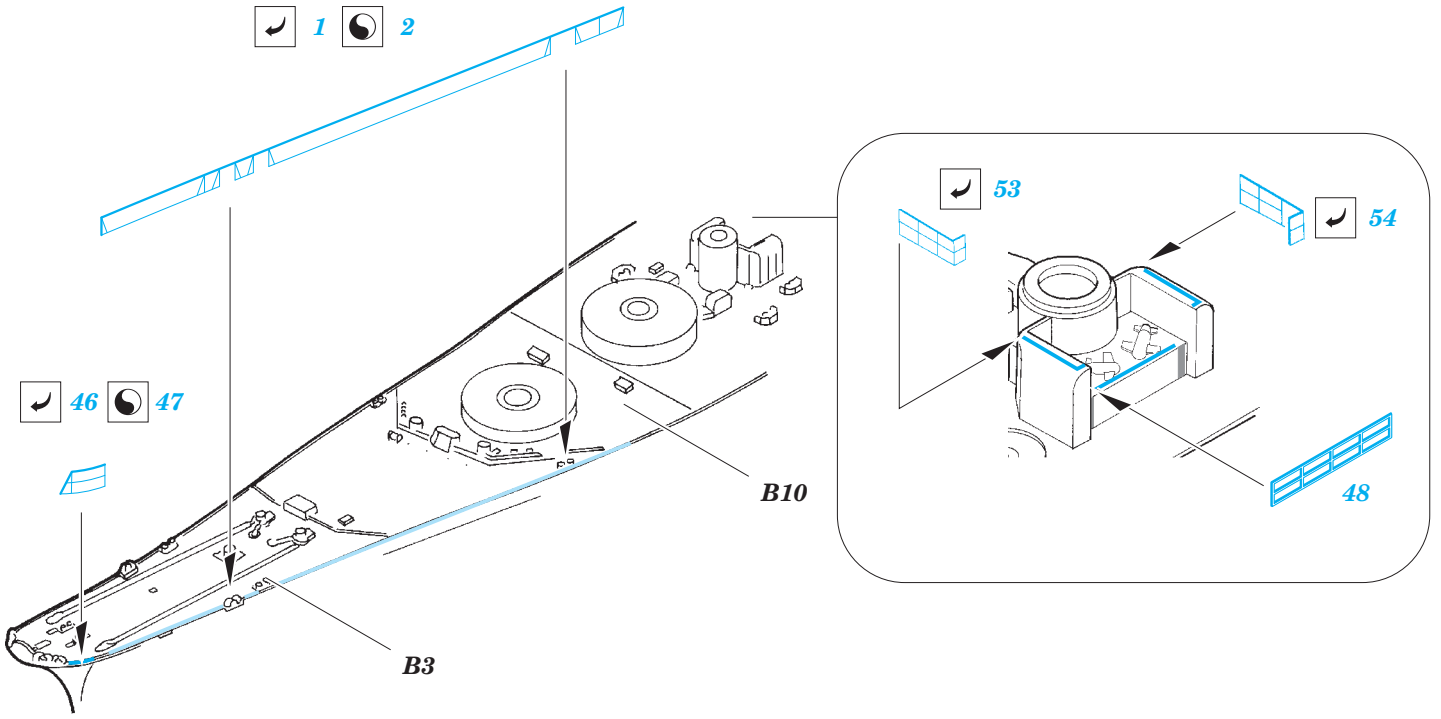

## turrets #2 and 3

89

E14

18 19

E16

34 33

20 21  
2pcs

79

E27, E28

*For further detail sets look for **eduard** 53 095 Yamato 1/450 (not included in this set)*