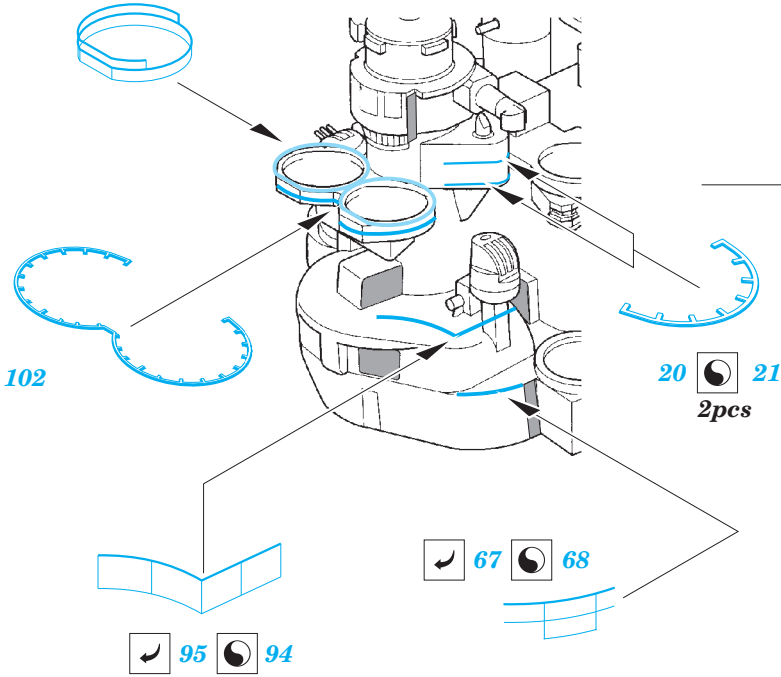

## turrets #2 and 3

89

E14

18 19

E16

34 33

20 21  
2pcs

79

E27, E28

*For further detail sets look for **eduard** 53 095 Yamato 1/450 (not included in this set)*