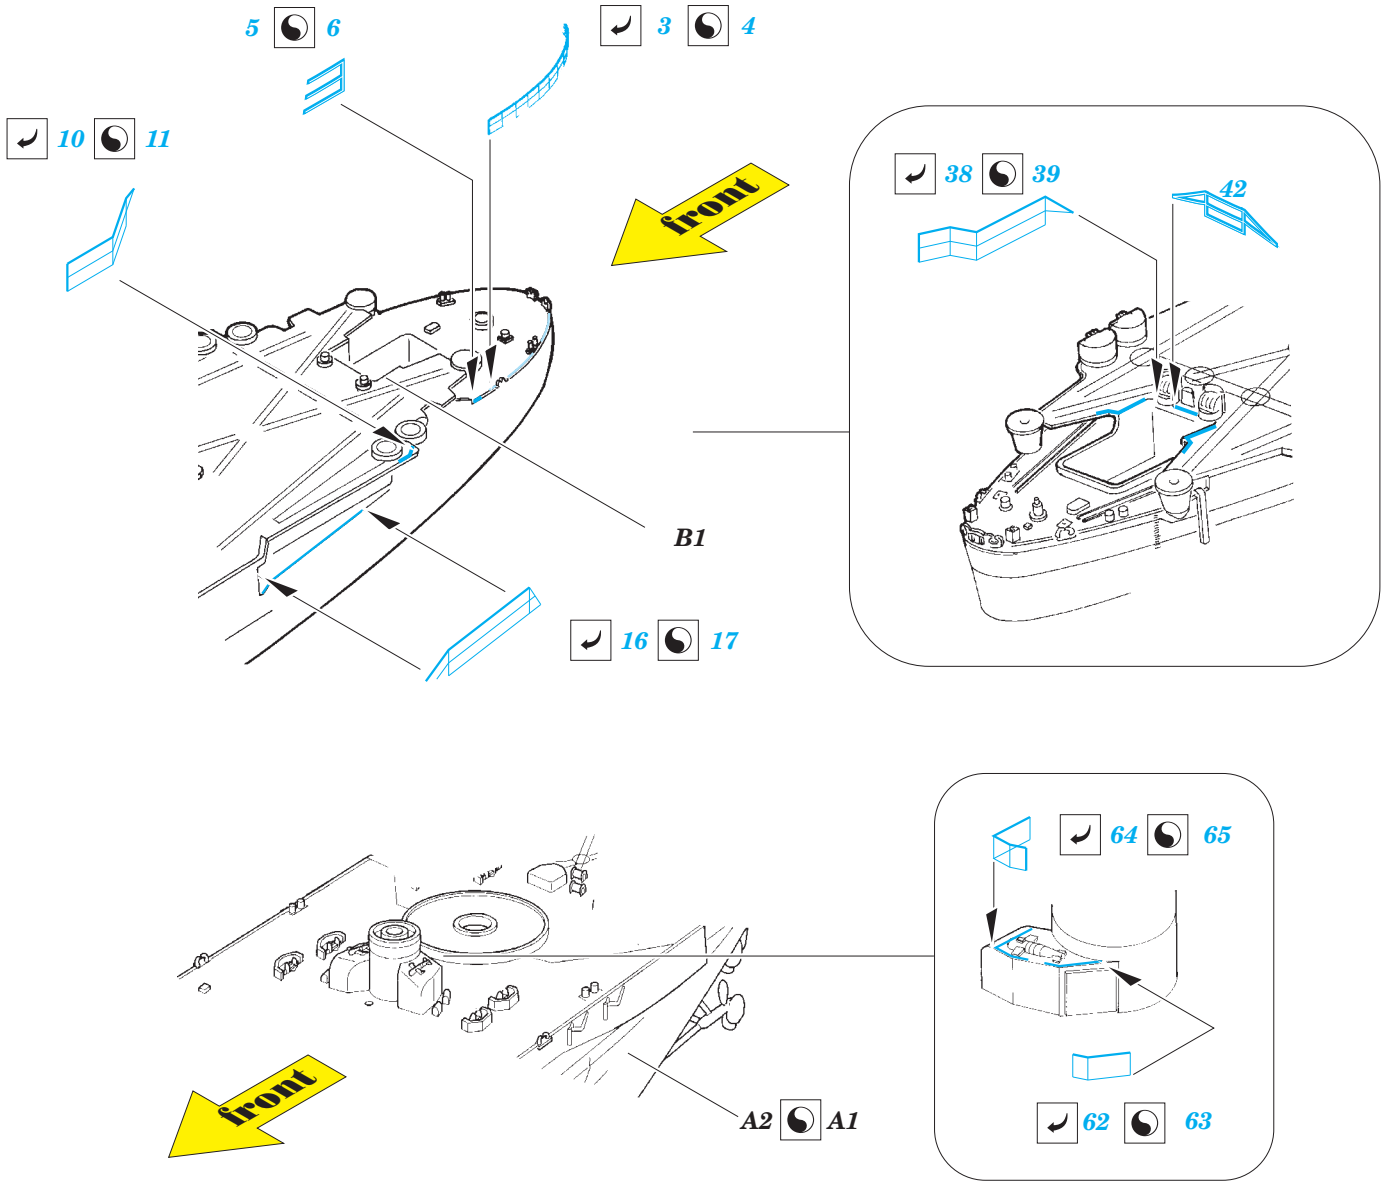

## turret #1

## turrets #2 and 3

89

E14

18 19

E16

34 33

20 21  
2pcs

79

E27, E28

*For further detail sets look for **eduard** 53 095 Yamato 1/450 (not included in this set)*