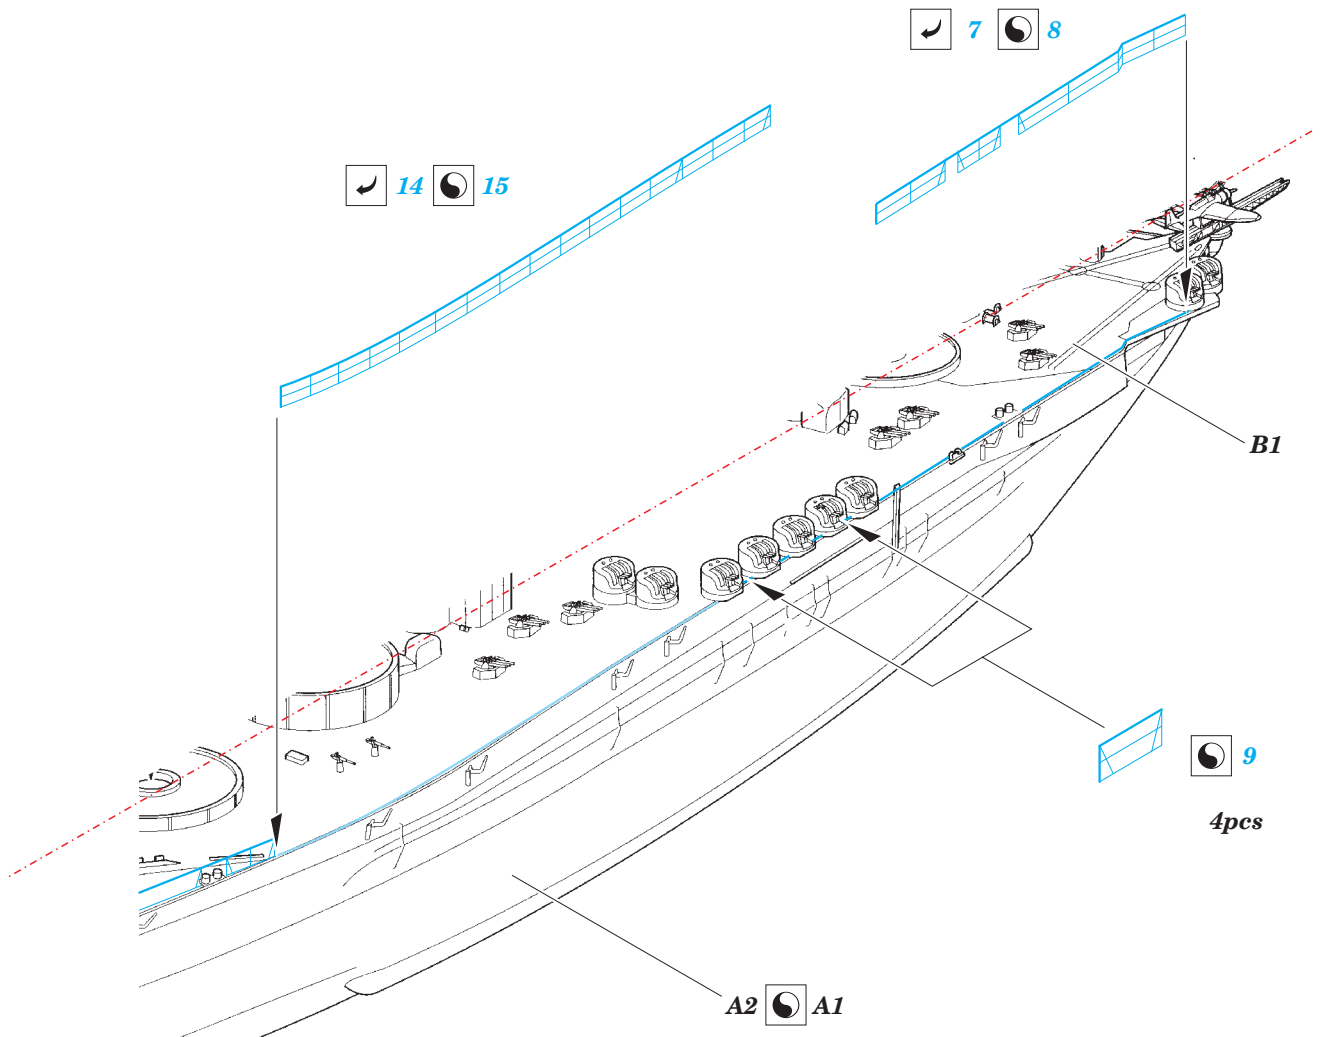

## turrets #2 and 3

89

E14

18 19

E16

34 33

20 21  
2pcs

79

E27, E28

*For further detail sets look for **eduard** 53 095 Yamato 1/450 (not included in this set)*