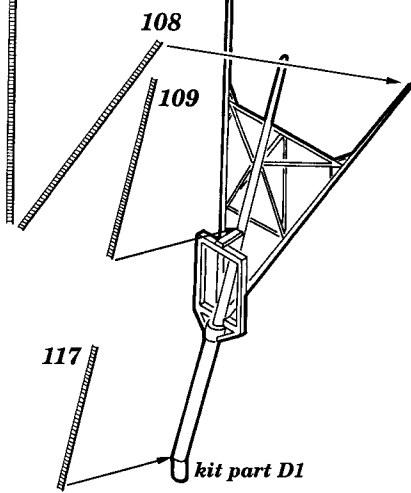

YAMATO

53 001

1/350 scale detail set for Tamiya kit

-  OPPOSITE SIDE
-  REMOVE
-  REPLACE
-  GRIND
-  BEND

92  *kit part H14*

 *kit part H8+H9*

kit part D9+D10

kit part G1+G12

kit part C6

54

kit part D28+D29

kit part D15

108

kit part D13

10

kit part H25

117

kit part D1

1

1

1

1

5

4