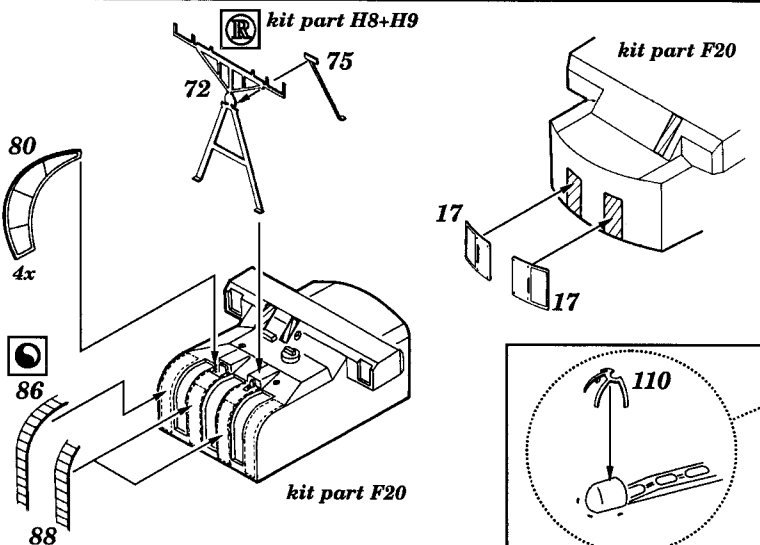

YAMATO

53 001

1/350 scale detail set for Tamiya kit

-  OPPOSITE SIDE
-  REMOVE
-  REPLACE
-  GRIND
-  BEND

92  *kit part H14*

 *kit part H8+H9*

kit part D9+D10

kit part G1+G12

kit part C6

54

kit part D28+D29

kit part D15

108

kit part D13

10

kit part H25

117

kit part D1

1

1

1

1

5

4