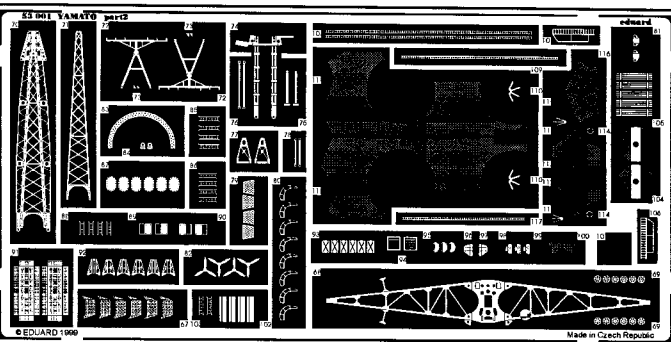

YAMATO

53 001

1/350 scale detail set for Tamiya kit

-  OPPOSITE SIDE
-  REMOVE
-  REPLACE
-  GRIND
-  BEND

92  *kit part H14*

 *kit part H8+H9*

kit part D9+D10

kit part G1+G12

kit part C6

54

kit part D28+D29

kit part D15

108

kit part D13

10

kit part H25