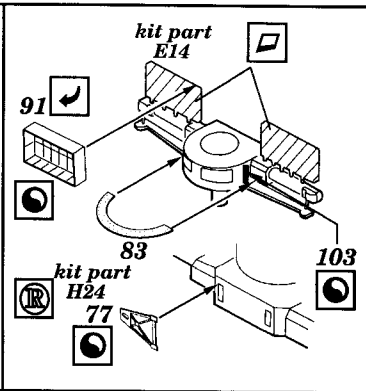

YAMATO

53 001

1/350 scale detail set for Tamiya kit

-  OPPOSITE SIDE
-  REMOVE
-  REPLACE
-  GRIND
-  BEND

92  *kit part H14*

 *kit part H8+H9*

kit part D9+D10

kit part G1+G12

kit part C6

54

kit part D28+D29

kit part D15

108

kit part D13

10

kit part H25

117

kit part D1

1

1

1

1

5

4