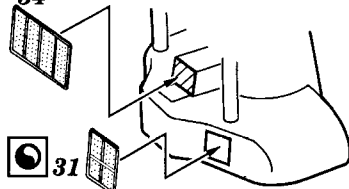

YAMATO

53 001

1/350 scale detail set for Tamiya kit

-  OPPOSITE SIDE
-  REMOVE
-  REPLACE
-  GRIND
-  BEND

92  *kit part H14*

 *kit part H8+H9*

kit part D9+D10

kit part G1+G12

kit part C6

54

kit part D28+D29

kit part D15

108

kit part D13

10

kit part H25