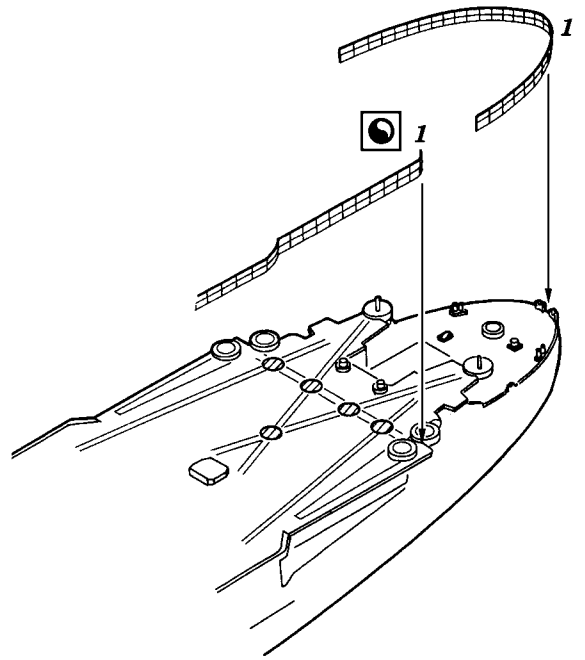

YAMATO

53 001

1/350 scale detail set for Tamiya kit

-  OPPOSITE SIDE
-  REMOVE
-  REPLACE
-  GRIND
-  BEND

92  *kit part H14*

 *kit part H8+H9*

kit part D9+D10

kit part G1+G12

kit part C6

54

kit part D28+D29

kit part D15

108

kit part D13

10

kit part H25

117

kit part D1

1

1

1

1

5

4