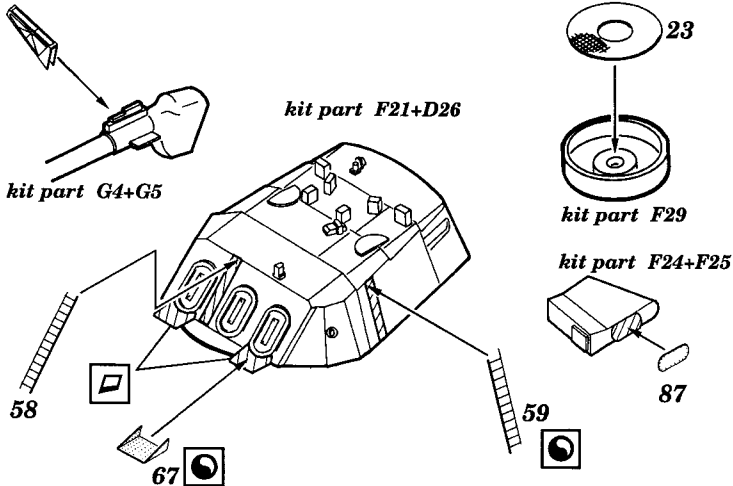

YAMATO

53 001

1/350 scale detail set for Tamiya kit

-  OPPOSITE SIDE
-  REMOVE
-  REPLACE
-  GRIND
-  BEND

92  *kit part H14*

 *kit part H8+H9*

kit part D9+D10

kit part G1+G12

kit part C6

54

kit part D28+D29

kit part D15

108

kit part D13

10

kit part H25

117

kit part D1

1

1

1

1

5

4