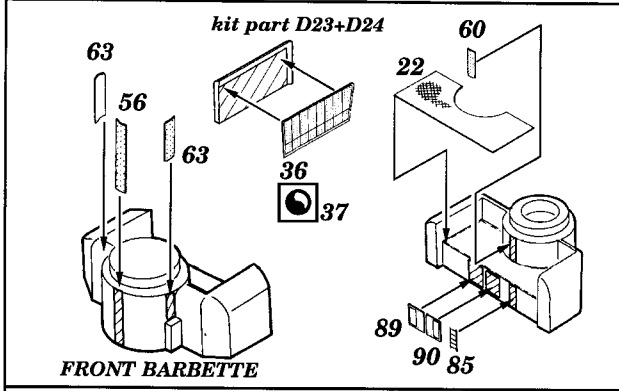

YAMATO

53 001

1/350 scale detail set for Tamiya kit

-  OPPOSITE SIDE
-  REMOVE
-  REPLACE
-  GRIND
-  BEND

92  *kit part H14*

 *kit part H8+H9*

kit part D9+D10

kit part G1+G12

kit part C6

54

kit part D28+D29

kit part D15

108

kit part D13

10

kit part H25

117

kit part D1

1

1

1

1

5

4