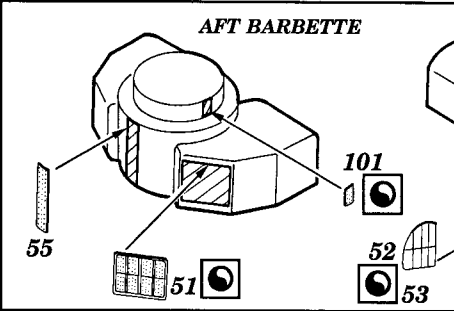

YAMATO

53 001

1/350 scale detail set for Tamiya kit

-  OPPOSITE SIDE
-  REMOVE
-  REPLACE
-  GRIND
-  BEND

92  *kit part H14*

 *kit part H8+H9*

kit part D9+D10

kit part G1+G12

kit part C6

54

kit part D28+D29

kit part D15

108

kit part D13

10

kit part H25