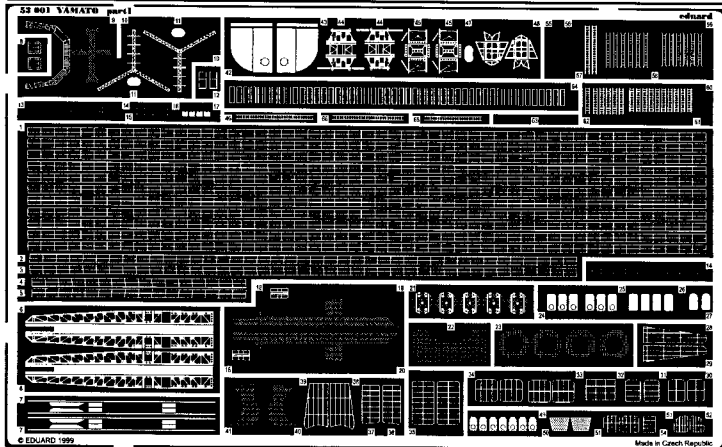

YAMATO

53 001

1/350 scale detail set for Tamiya kit

-  OPPOSITE SIDE
-  REMOVE
-  REPLACE
-  GRIND
-  BEND

92  *kit part H14*

 *kit part H8+H9*

kit part D9+D10

kit part G1+G12

kit part C6

54

kit part D28+D29

kit part D15

108

kit part D13

10

kit part H25

117

kit part D1

1

1

1

1

5

4