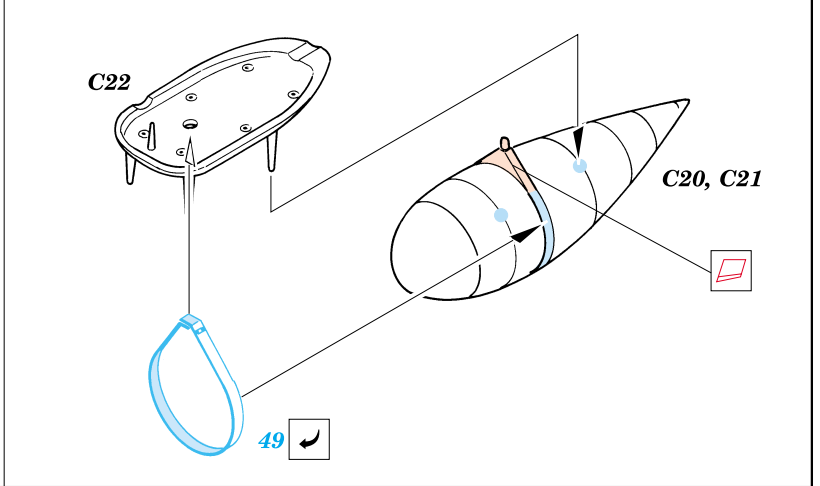

References :
- Aerodetail No.1 : Messerschmitt Bf 109E
- Classic Aircraft No. 2 : Messerschmitt Bf 109 B-E

Look for Express Mask XF 513 and XF 516 for 1/48 Bf-109E-4/7 (not included in this set)