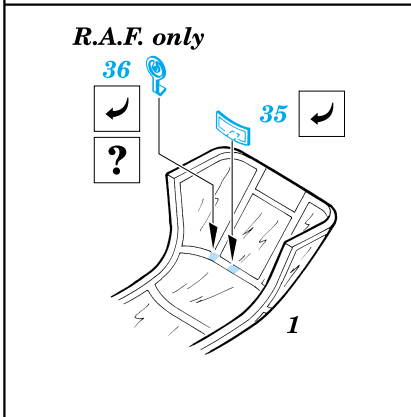

REFERENCES: Sqadron/Signal Publ. #8263 - in detail - P-39 AIRACOBRA