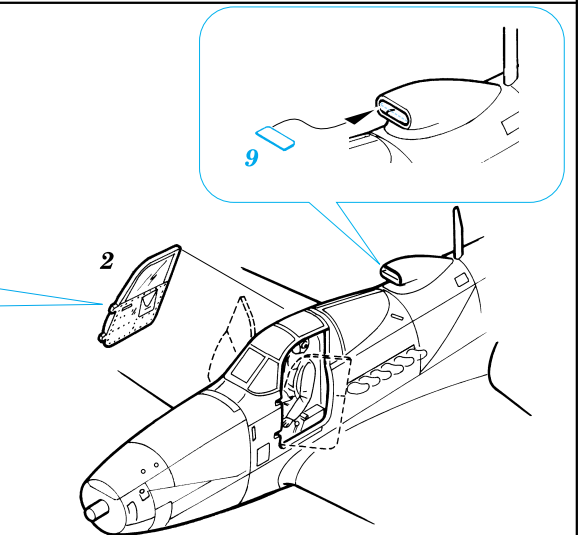

REFERENCES: Sqadron/Signal Publ. #8263 - in detail - P-39 AIRACOBRA