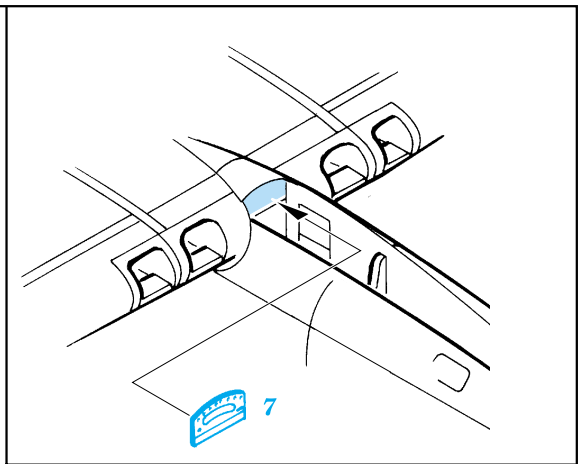

REFERENCES: Sqadron/Signal Publ. #8263 - in detail - P-39 AIRACOBRA