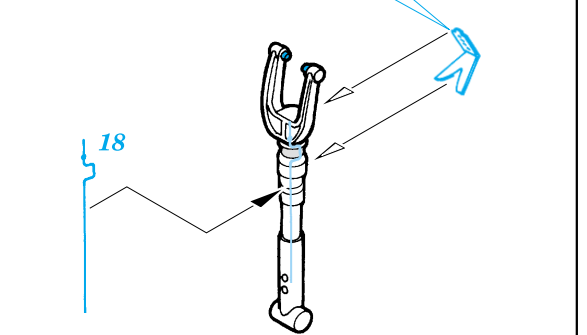

REFERENCES: Sqadron/Signal Publ. #8263 - in detail - P-39 AIRACOBRA