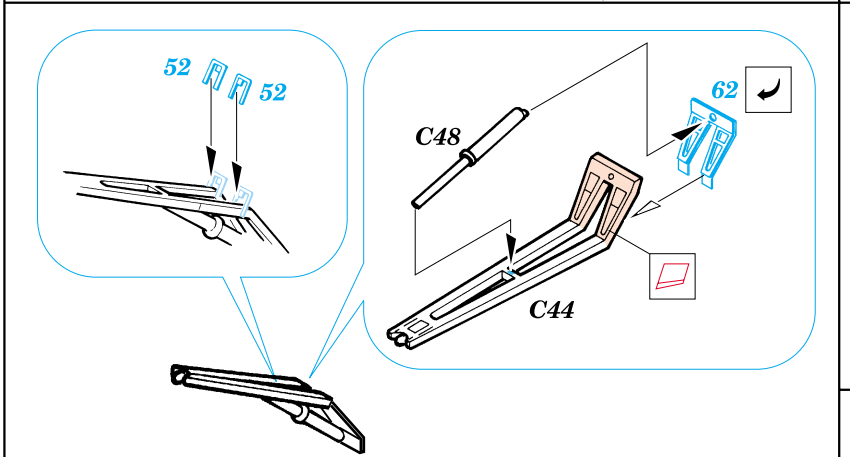

REFERENCES: Sqadron/Signal Publ. #8263 - in detail - P-39 AIRACOBRA