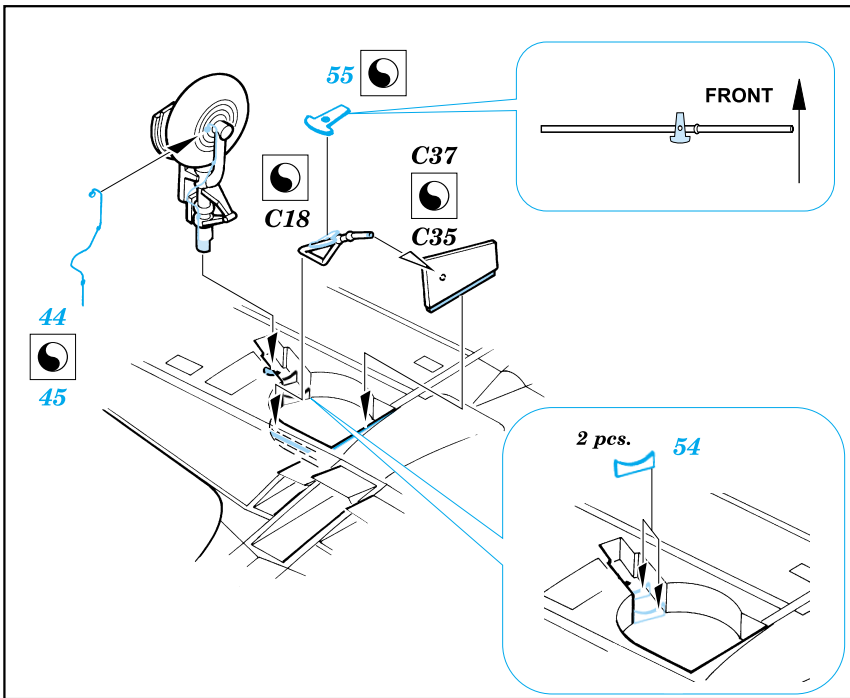

REFERENCES: Sqadron/Signal Publ. #8263 - in detail - P-39 AIRACOBRA