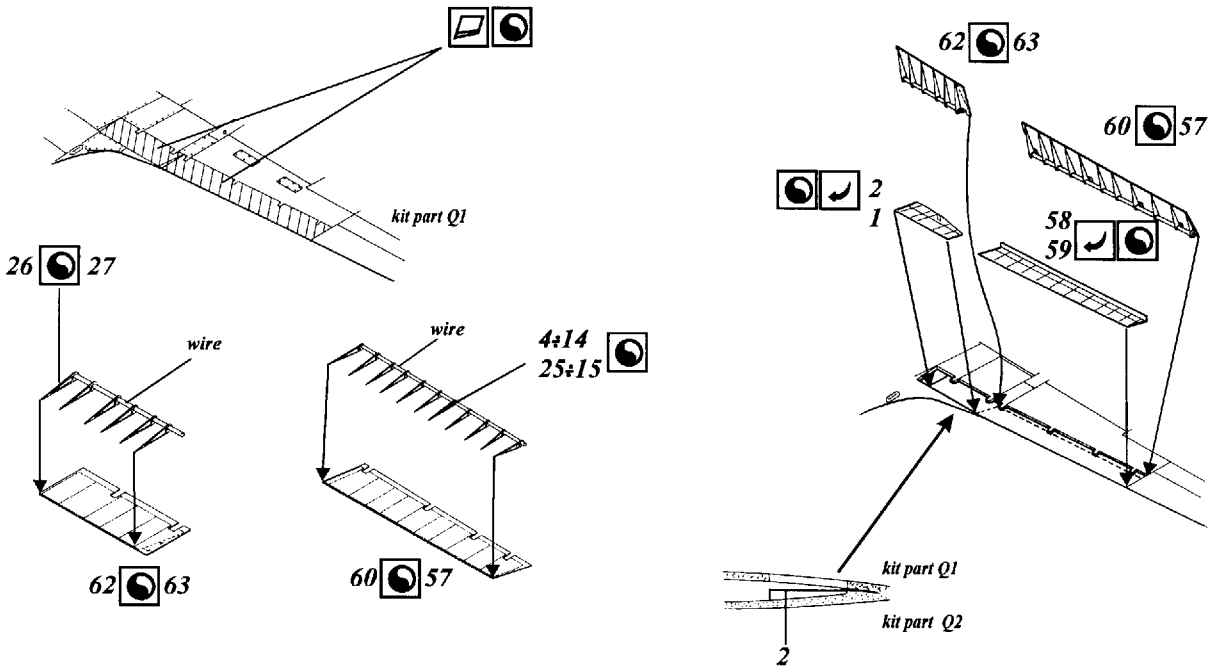

Hurricane Mk.I

1/48 scale detail set for Hasegawa kit

- OPPOSITE SIDE
- REMOVE
- BEND
- REPLACE
- GRIND
- OPTION

A SEAT

B COCKPIT - LEFT SIDE

C COCKPIT - RIGHT SIDE

D INSTRUMENT PANEL

E CONTROL STICK & RUDDER PEDALS

F CANOPY

G RADIATOR

H FLAPS

I EXTERNAL PARTS