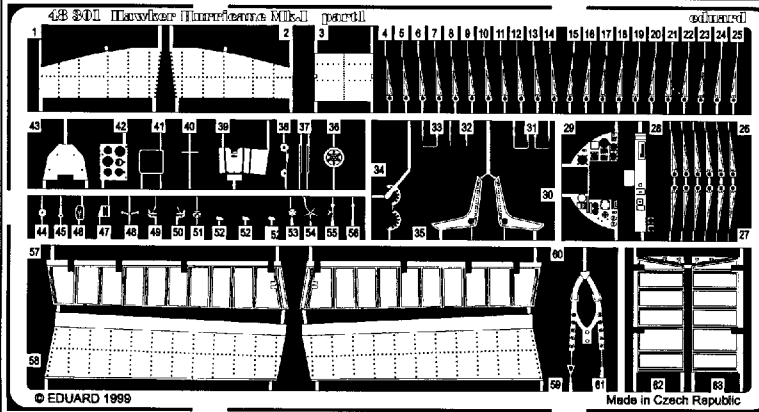

Hurricane Mk.I

1/48 scale detail set for Hasegawa kit

- OPPOSITE SIDE
- REMOVE
- BEND
- REPLACE
- GRIND
- OPTION

A SEAT

B COCKPIT - LEFT SIDE

C COCKPIT - RIGHT SIDE

D INSTRUMENT PANEL

E CONTROL STICK & RUDDER PEDALS

F CANOPY

G RADIATOR

H FLAPS

I EXTERNAL PARTS