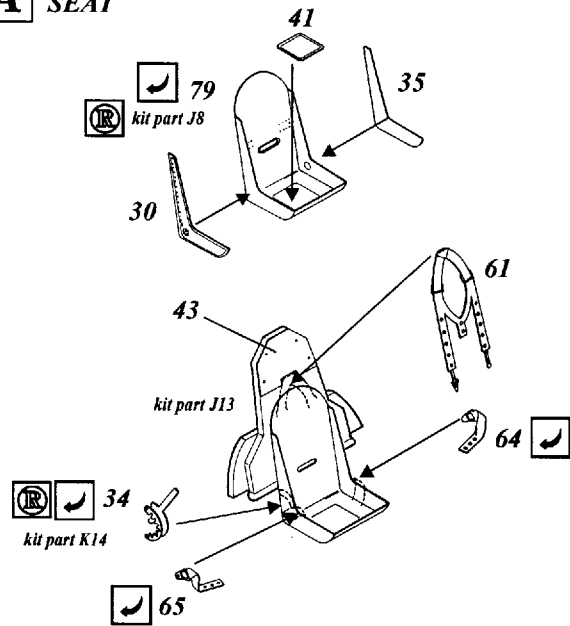

Hurricane Mk.I

1/48 scale detail set for Hasegawa kit

- OPPOSITE SIDE
- REMOVE
- BEND
- REPLACE
- GRIND
- OPTION

A SEAT

B COCKPIT - LEFT SIDE

C COCKPIT - RIGHT SIDE

D INSTRUMENT PANEL

E CONTROL STICK & RUDDER PEDALS