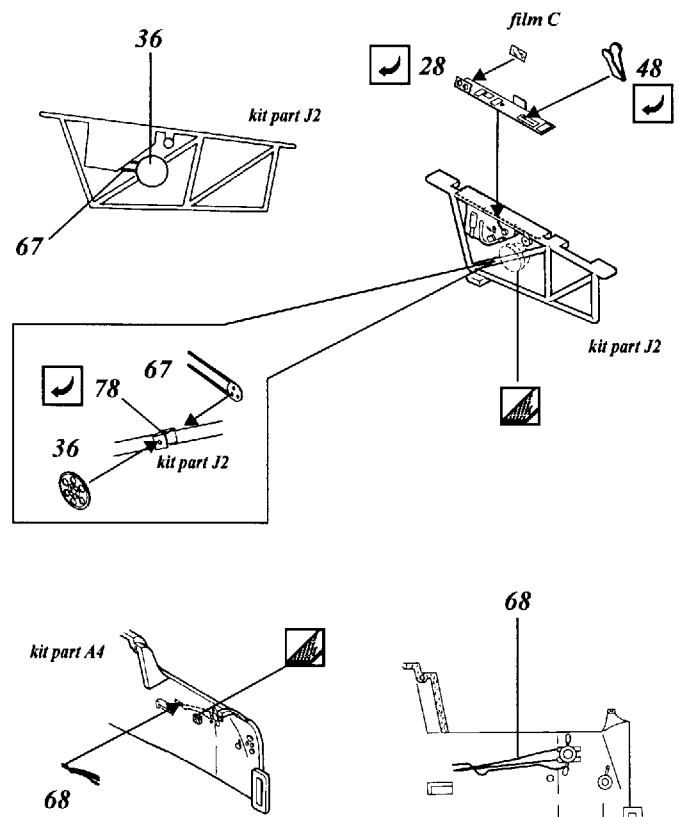

Hurricane Mk.I

1/48 scale detail set for Hasegawa kit

- OPPOSITE SIDE
- REMOVE
- BEND
- REPLACE
- GRIND
- OPTION

A SEAT

B COCKPIT - LEFT SIDE

C COCKPIT - RIGHT SIDE

D INSTRUMENT PANEL

E CONTROL STICK & RUDDER PEDALS

F CANOPY

G RADIATOR

H FLAPS

I EXTERNAL PARTS