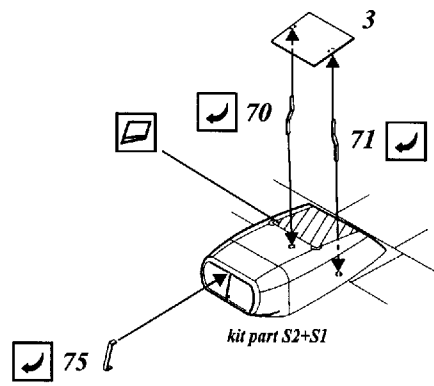

F CANOPY

G RADIATOR

H FLAPS

I EXTERNAL PARTS