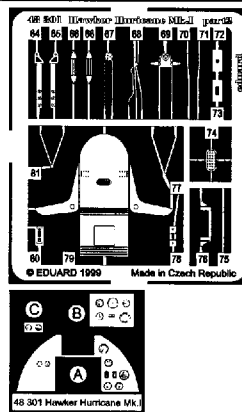

Hurricane Mk.I

1/48 scale detail set for Hasegawa kit

- OPPOSITE SIDE
- REMOVE
- BEND
- REPLACE
- GRIND
- OPTION

A SEAT

B COCKPIT - LEFT SIDE

C COCKPIT - RIGHT SIDE

D INSTRUMENT PANEL

E CONTROL STICK & RUDDER PEDALS