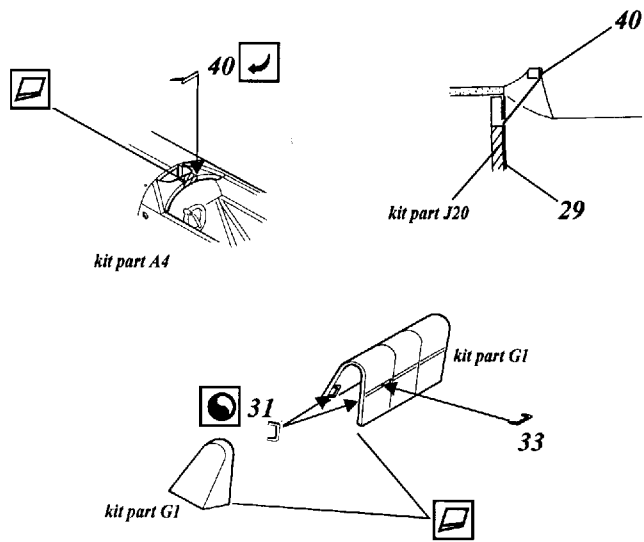

F CANOPY

G RADIATOR

H FLAPS

I EXTERNAL PARTS