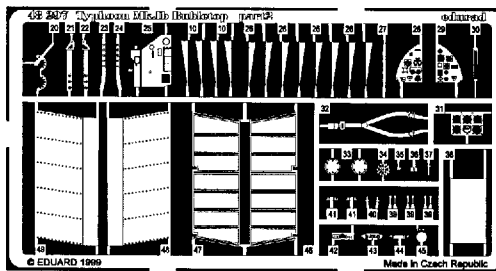

# Typhoon Mk.Ib Bubletop

48 297

1/48 scale detail set for Hasegawa kit

-  OPPOSITE SIDE
-  REMOVE
-  BEND
-  REPLACE
-  GRIND
-  OPTION