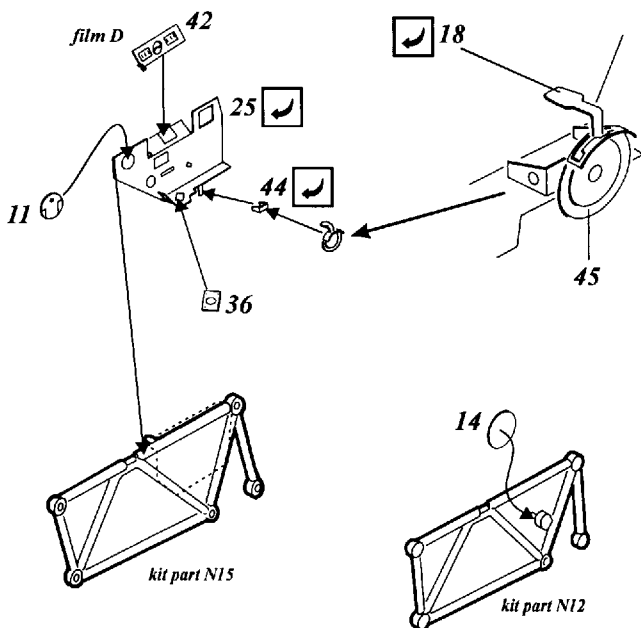

Typhoon Mk.Ib Bubletop

48 297

1/48 scale detail set for Hasegawa kit

- OPPOSITE SIDE
- REMOVE
- BEND
- REPLACE
- GRIND
- OPTION

A COCKPIT