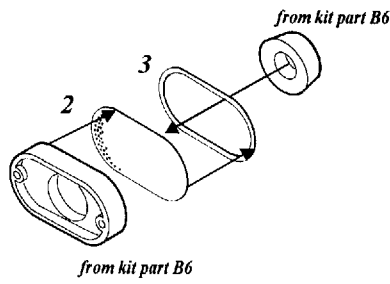

B RADIATOR

C LANDING FLAPS

D CANOPY RAIL

E MAIN GEAR STRUT