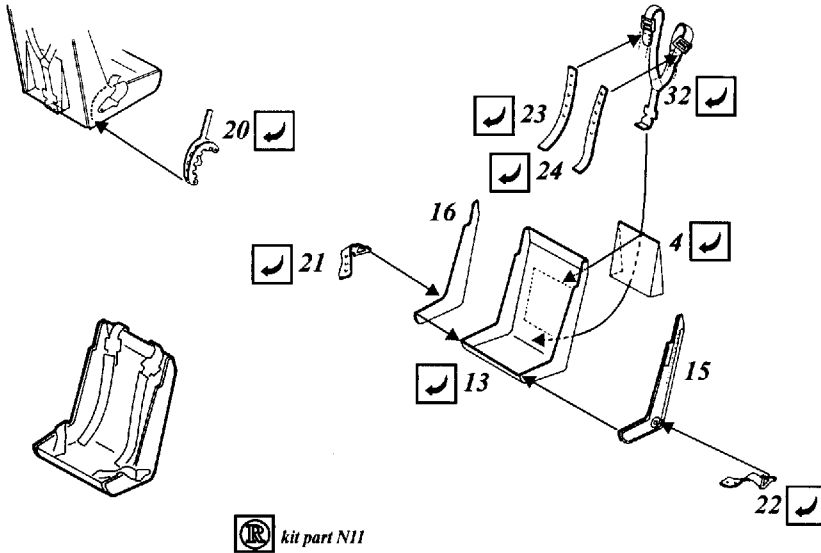

Typhoon Mk.Ib Bubletop

48 297

1/48 scale detail set for Hasegawa kit

- OPPOSITE SIDE
- REMOVE
- BEND
- REPLACE
- GRIND
- OPTION

A COCKPIT