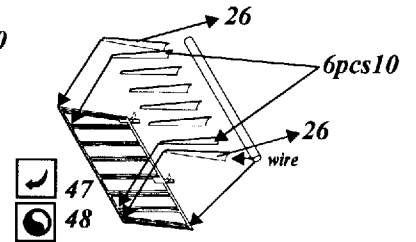

C LANDING FLAPS