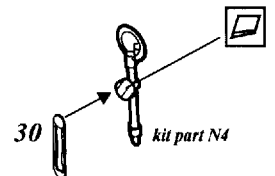

Typhoon Mk.Ib Bubletop

48 297

1/48 scale detail set for Hasegawa kit

- OPPOSITE SIDE
- REMOVE
- BEND
- REPLACE
- GRIND
- OPTION

A COCKPIT