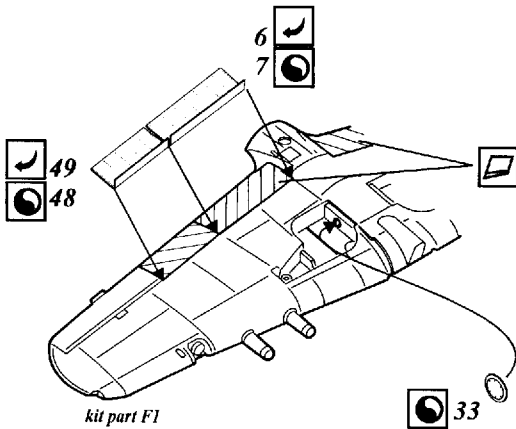

C LANDING FLAPS