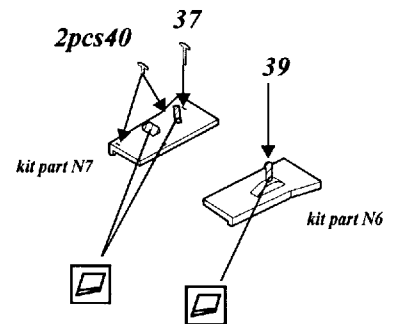

Typhoon Mk.Ib Bubletop

48 297

1/48 scale detail set for Hasegawa kit

- OPPOSITE SIDE
- REMOVE
- BEND
- REPLACE
- GRIND
- OPTION

A COCKPIT