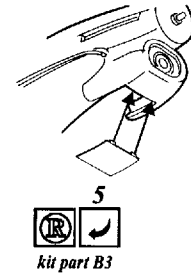

B RADIATOR

C LANDING FLAPS

D CANOPY RAIL

E MAIN GEAR STRUT