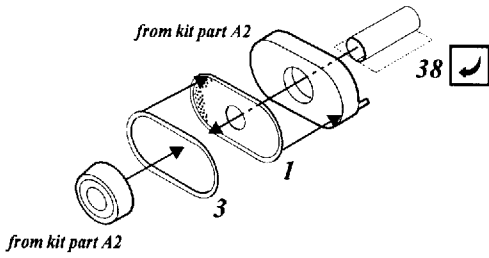

B RADIATOR

C LANDING FLAPS

D CANOPY RAIL

E MAIN GEAR STRUT