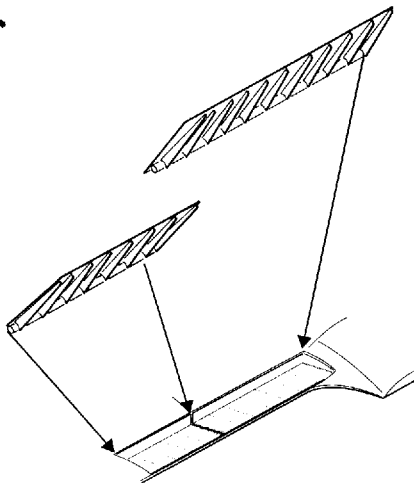

C LANDING FLAPS