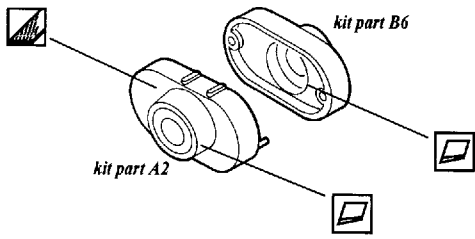

B RADIATOR

C LANDING FLAPS

D CANOPY RAIL

E MAIN GEAR STRUT