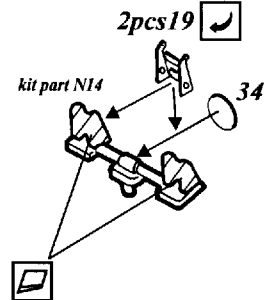

Typhoon Mk.Ib Bubletop

48 297

1/48 scale detail set for Hasegawa kit

- OPPOSITE SIDE
- REMOVE
- BEND
- REPLACE
- GRIND
- OPTION

A COCKPIT