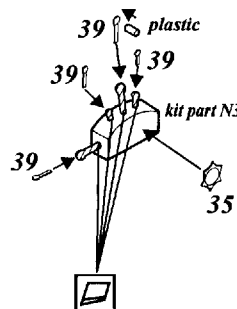

Typhoon Mk.Ib Bubletop

48 297

1/48 scale detail set for Hasegawa kit

- OPPOSITE SIDE
- REMOVE
- BEND
- REPLACE
- GRIND
- OPTION

A COCKPIT