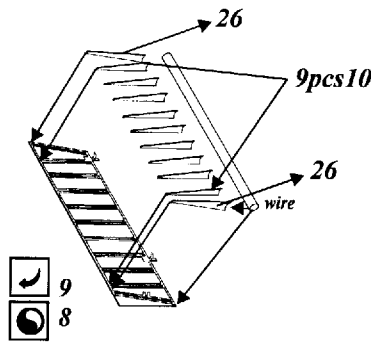

C LANDING FLAPS