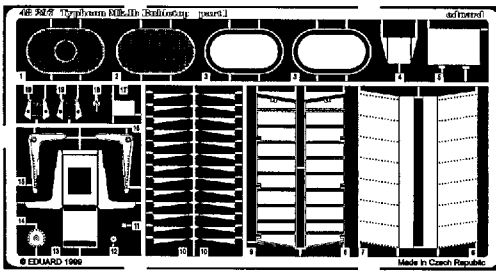

# Typhoon Mk.Ib Bubletop

48 297

1/48 scale detail set for Hasegawa kit

-  OPPOSITE SIDE
-  REMOVE
-  BEND
-  REPLACE
-  GRIND
-  OPTION