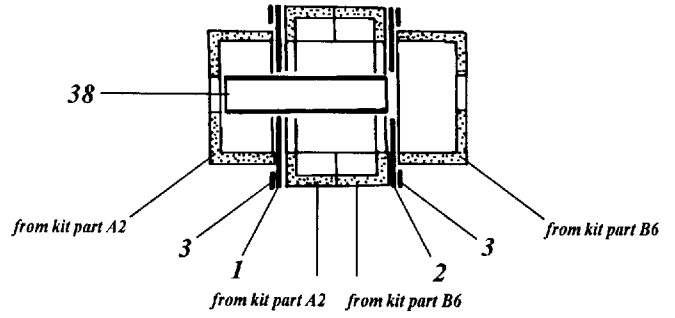

B RADIATOR

C LANDING FLAPS

D CANOPY RAIL

E MAIN GEAR STRUT