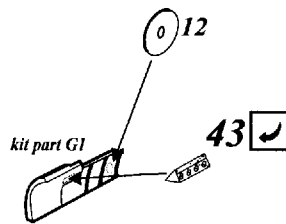

Typhoon Mk.Ib Bubletop

48 297

1/48 scale detail set for Hasegawa kit

- OPPOSITE SIDE
- REMOVE
- BEND
- REPLACE
- GRIND
- OPTION

A COCKPIT