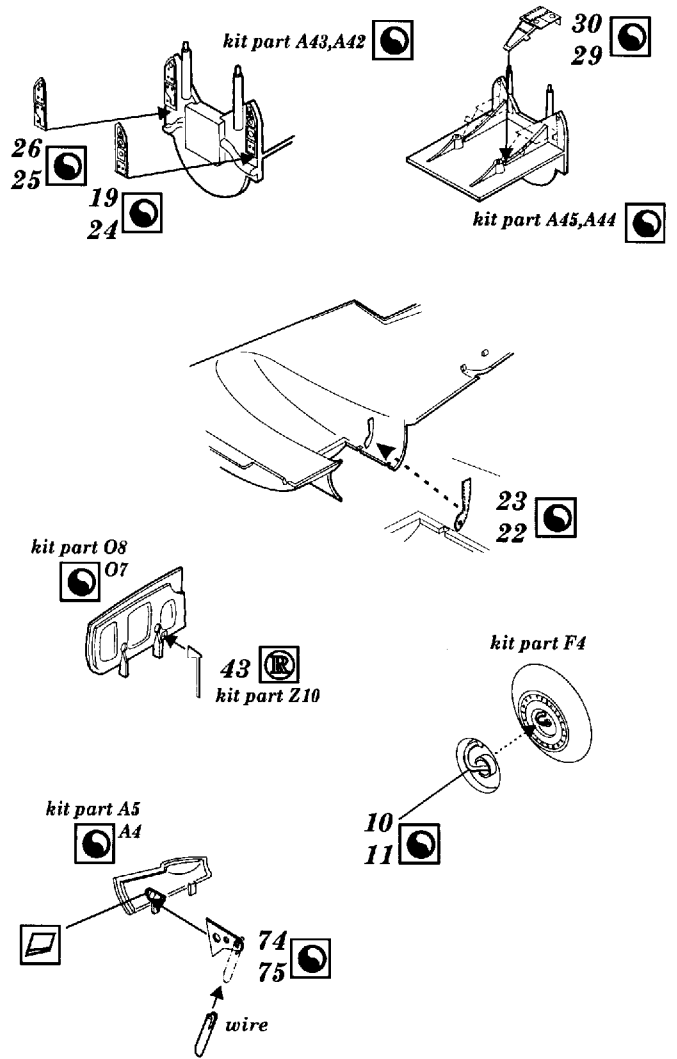

Ju-88C-6

1/48 scale detail set for Shanghai Dragon kit

-  OPPOSITE SIDE
-  REMOVE
-  BEND
-  REPLACE
-  GRIND
-  OPTION

A COCKPIT FLOOR

B AMMUNITION BOXES

C COCKPIT ASSEMBLY -LEFT SIDE

D COCKPIT ASSEMBLY -RIGHT SIDE

E INSTRUMENT PANEL

F CANOPY & GUNNER POSITIONS

G ENGINE

H UNDERCARRIAGE

I EXTERNAL PARTS