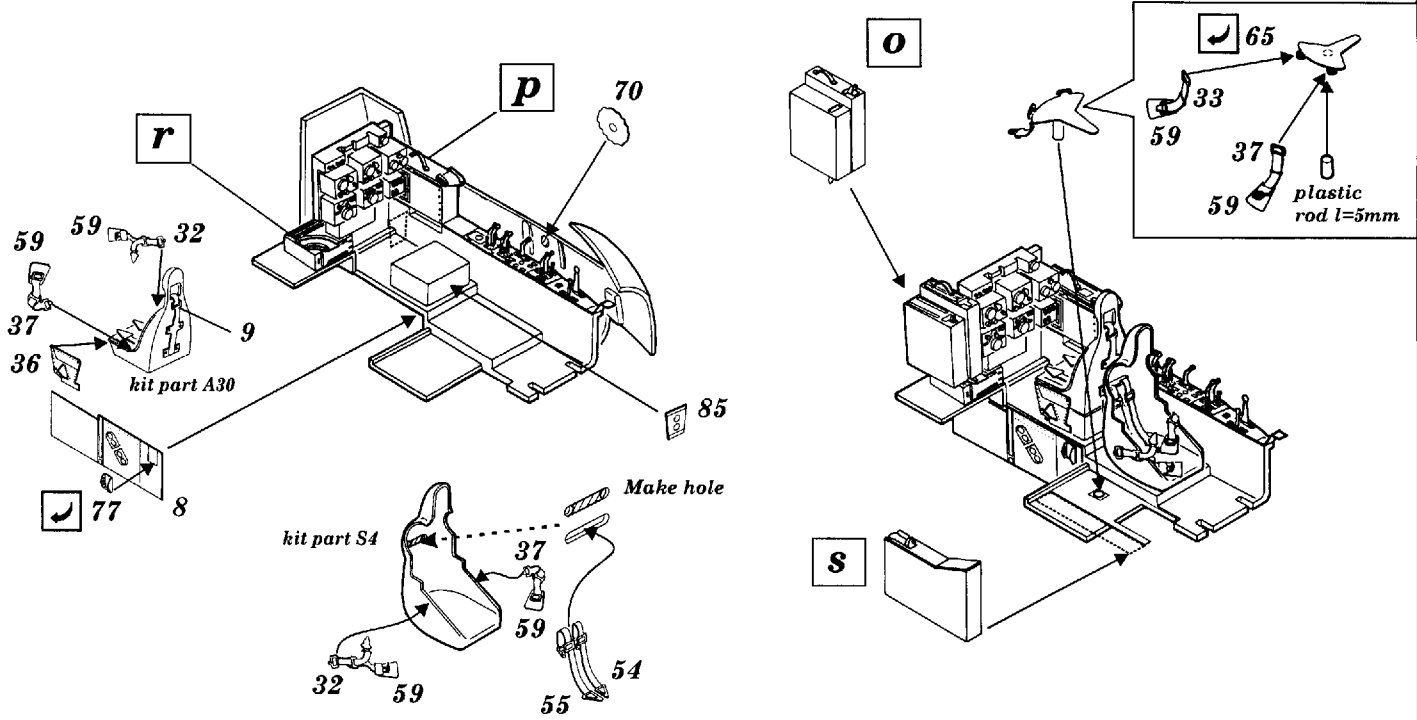

Ju-88C-6

1/48 scale detail set for Shanghai Dragon kit

-  OPPOSITE SIDE
-  REMOVE
-  BEND
-  REPLACE
-  GRIND
-  OPTION

A COCKPIT FLOOR

B AMMUNITION BOXES

C COCKPIT ASSEMBLY -LEFT SIDE

D COCKPIT ASSEMBLY -RIGHT SIDE

E INSTRUMENT PANEL

F CANOPY & GUNNER POSITIONS

G ENGINE

H UNDERCARRIAGE

I EXTERNAL PARTS