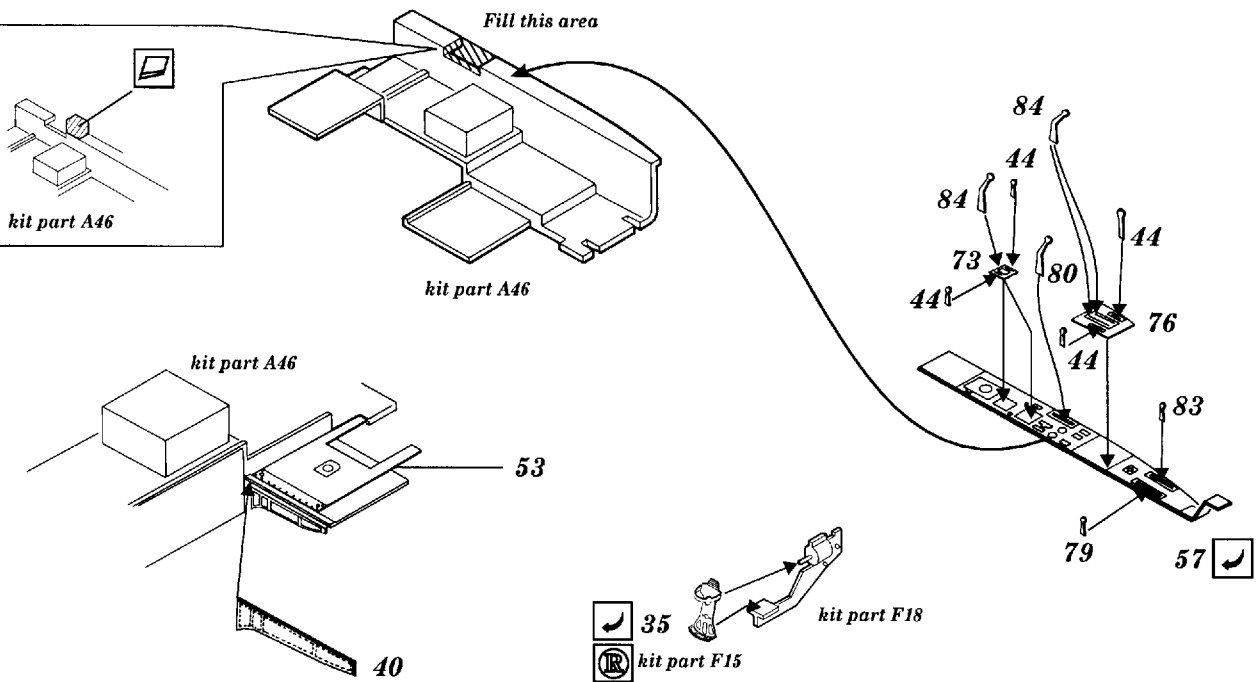

Ju-88C-6

1/48 scale detail set for Shanghai Dragon kit

-  OPPOSITE SIDE
-  REMOVE
-  BEND
-  REPLACE
-  GRIND
-  OPTION

A COCKPIT FLOOR

B AMMUNITION BOXES

C COCKPIT ASSEMBLY -LEFT SIDE

D COCKPIT ASSEMBLY -RIGHT SIDE

E INSTRUMENT PANEL

F CANOPY & GUNNER POSITIONS

G ENGINE

H UNDERCARRIAGE

I EXTERNAL PARTS