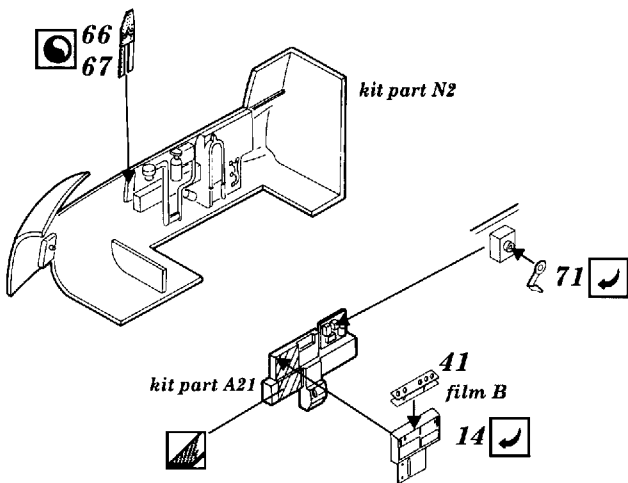

Ju-88C-6

1/48 scale detail set for Shanghai Dragon kit

-  OPPOSITE SIDE
-  REMOVE
-  BEND
-  REPLACE
-  GRIND
-  OPTION

A COCKPIT FLOOR

B AMMUNITION BOXES

C COCKPIT ASSEMBLY -LEFT SIDE

D COCKPIT ASSEMBLY -RIGHT SIDE

E INSTRUMENT PANEL

F CANOPY & GUNNER POSITIONS

G ENGINE

H UNDERCARRIAGE

I EXTERNAL PARTS