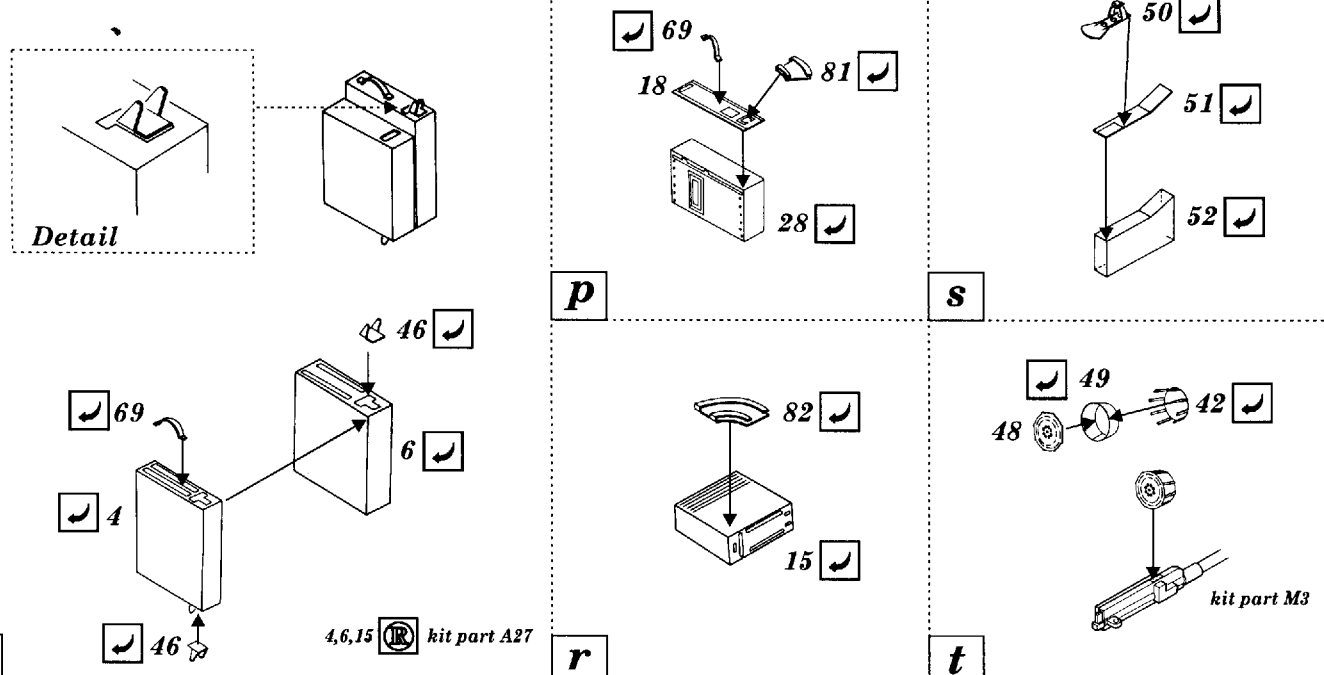

Ju-88C-6

1/48 scale detail set for Shanghai Dragon kit

-  OPPOSITE SIDE
-  REMOVE
-  BEND
-  REPLACE
-  GRIND
-  OPTION

A COCKPIT FLOOR

B AMMUNITION BOXES

C COCKPIT ASSEMBLY -LEFT SIDE

D COCKPIT ASSEMBLY -RIGHT SIDE

E INSTRUMENT PANEL

F CANOPY & GUNNER POSITIONS

G ENGINE

H UNDERCARRIAGE

I EXTERNAL PARTS