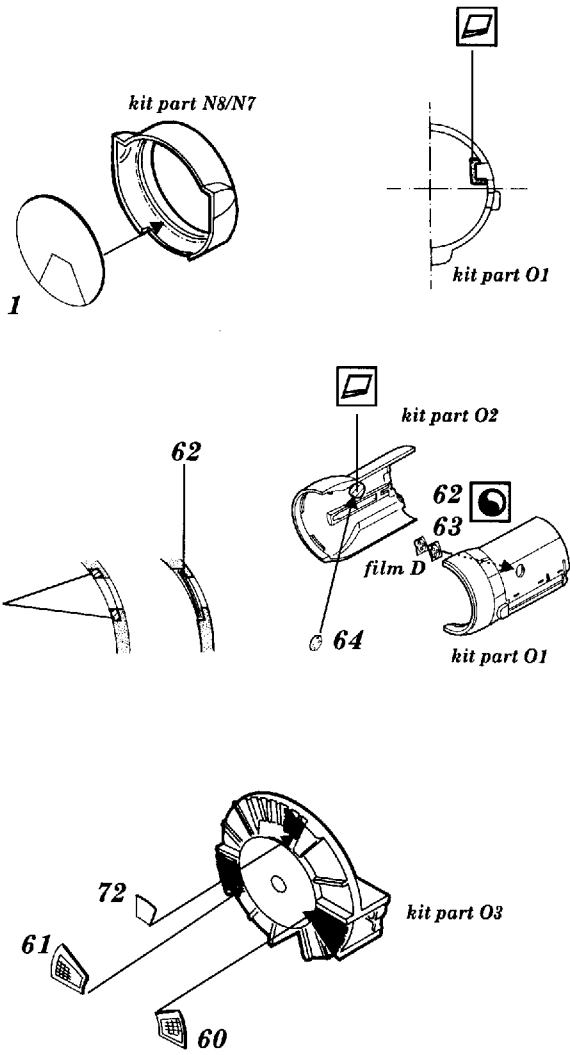

Ju-88C-6

1/48 scale detail set for Shanghai Dragon kit

-  OPPOSITE SIDE
-  REMOVE
-  BEND
-  REPLACE
-  GRIND
-  OPTION

A COCKPIT FLOOR

B AMMUNITION BOXES

C COCKPIT ASSEMBLY -LEFT SIDE

D COCKPIT ASSEMBLY -RIGHT SIDE

E INSTRUMENT PANEL

F CANOPY & GUNNER POSITIONS

G ENGINE

H UNDERCARRIAGE

I EXTERNAL PARTS