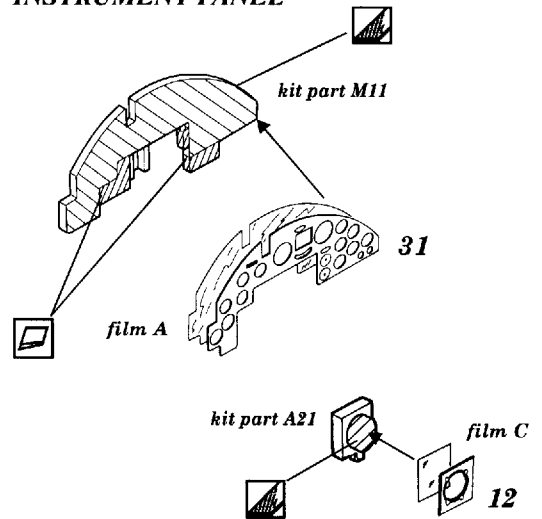

Ju-88C-6

1/48 scale detail set for Shanghai Dragon kit

-  OPPOSITE SIDE
-  REMOVE
-  BEND
-  REPLACE
-  GRIND
-  OPTION

A COCKPIT FLOOR

B AMMUNITION BOXES

C COCKPIT ASSEMBLY -LEFT SIDE

D COCKPIT ASSEMBLY -RIGHT SIDE

E INSTRUMENT PANEL

F CANOPY & GUNNER POSITIONS

G ENGINE

H UNDERCARRIAGE

I EXTERNAL PARTS