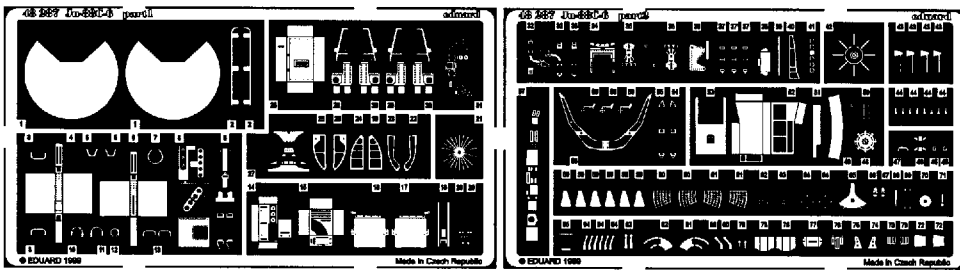

Ju-88C-6

1/48 scale detail set for Shanghai Dragon kit

-  OPPOSITE SIDE
-  REMOVE
-  BEND
-  REPLACE
-  GRIND
-  OPTION

A COCKPIT FLOOR

B AMMUNITION BOXES

C COCKPIT ASSEMBLY -LEFT SIDE

D COCKPIT ASSEMBLY -RIGHT SIDE

E INSTRUMENT PANEL

F CANOPY & GUNNER POSITIONS

G ENGINE

H UNDERCARRIAGE

I EXTERNAL PARTS