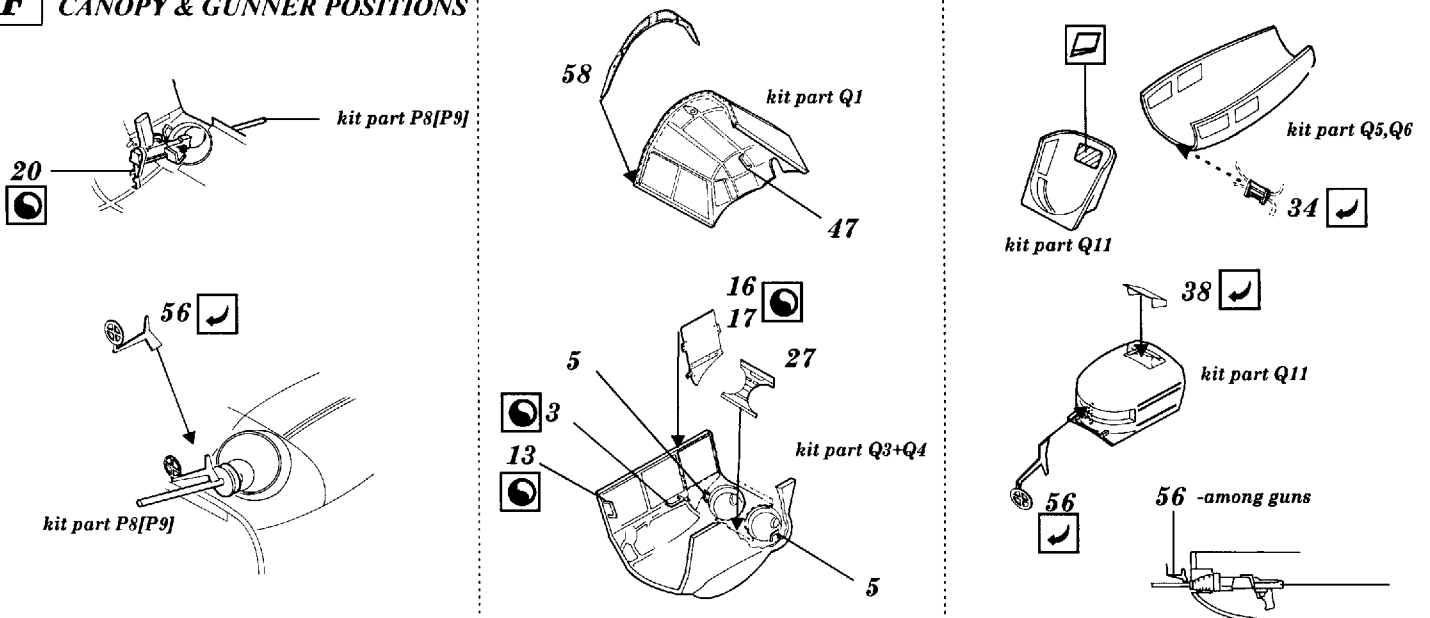

Ju-88C-6

1/48 scale detail set for Shanghai Dragon kit

-  OPPOSITE SIDE
-  REMOVE
-  BEND
-  REPLACE
-  GRIND
-  OPTION

A COCKPIT FLOOR

B AMMUNITION BOXES

C COCKPIT ASSEMBLY -LEFT SIDE

D COCKPIT ASSEMBLY -RIGHT SIDE

E INSTRUMENT PANEL

F CANOPY & GUNNER POSITIONS

G ENGINE

H UNDERCARRIAGE

I EXTERNAL PARTS