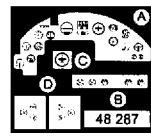

Ju-88C-6

1/48 scale detail set for Shanghai Dragon kit

-  OPPOSITE SIDE
-  REMOVE
-  BEND
-  REPLACE
-  GRIND
-  OPTION

A COCKPIT FLOOR

B AMMUNITION BOXES

C COCKPIT ASSEMBLY -LEFT SIDE

D COCKPIT ASSEMBLY -RIGHT SIDE