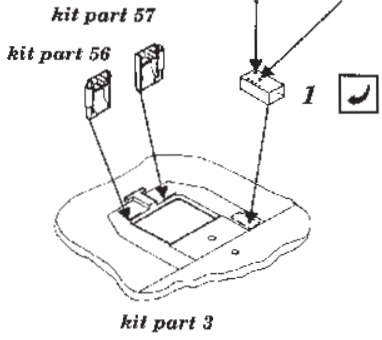

# XF5F-1 Skyrocket

1/48 scale detail set for Minicraft kit

**48 285**

- OPPOSITE SIDE
- REMOVE
- BEND
- REPLACE
- 

**A**

LATE

EARLY

kit part 59

**B** ARMAMENT

? **Early version only**

**C** ENGINE

**D** HEAD REST FRAME

**E** UNDERCARRIAGE