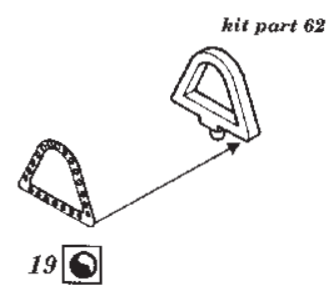

# XF5F-1 Skyrocket

1/48 scale detail set for Minicraft kit

**48 285**

- OPPOSITE SIDE
- REMOVE
- BEND
- REPLACE
- 

**A**

LATE

EARLY

kit part 59

**B** ARMAMENT

? **Early version only**

**C** ENGINE

**D** HEAD REST FRAME

**E** UNDERCARRIAGE