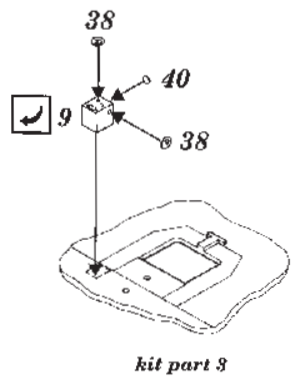

# XF5F-1 Skyrocket

1/48 scale detail set for Minicraft kit

**48 285**

- OPPOSITE SIDE
- REMOVE
- BEND
- REPLACE
- 

**A**

LATE

EARLY

kit part 59

**B** ARMAMENT

? **Early version only**

**C** ENGINE

**D** HEAD REST FRAME

**E** UNDERCARRIAGE