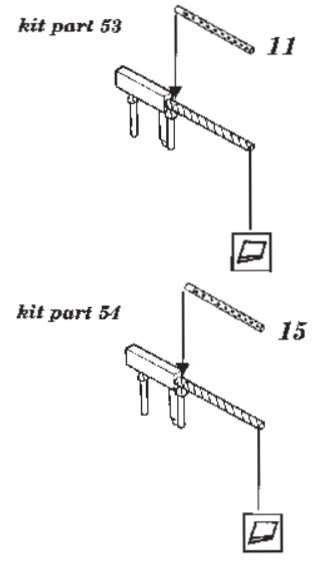

# XF5F-1 Skyrocket

1/48 scale detail set for Minicraft kit

**48 285**

- OPPOSITE SIDE
- REMOVE
- BEND
- REPLACE
- 

**A**

LATE

EARLY

kit part 59

**B** ARMAMENT

? **Early version only**

**C** ENGINE

**D** HEAD REST FRAME

**E** UNDERCARRIAGE