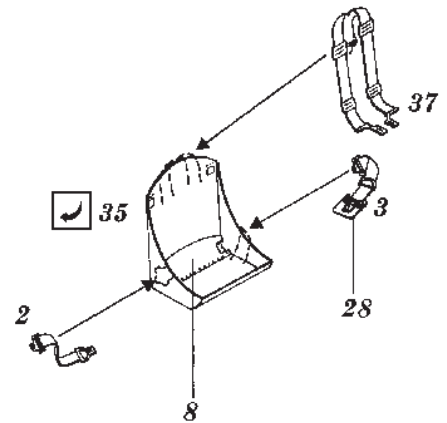

# XF5F-1 Skyrocket

1/48 scale detail set for Minicraft kit

**48 285**

- OPPOSITE SIDE
- REMOVE
- BEND
- REPLACE
- 

**A**

LATE

EARLY

kit part 59

**B** ARMAMENT

? **Early version only**

**C** ENGINE

**D** HEAD REST FRAME

**E** UNDERCARRIAGE