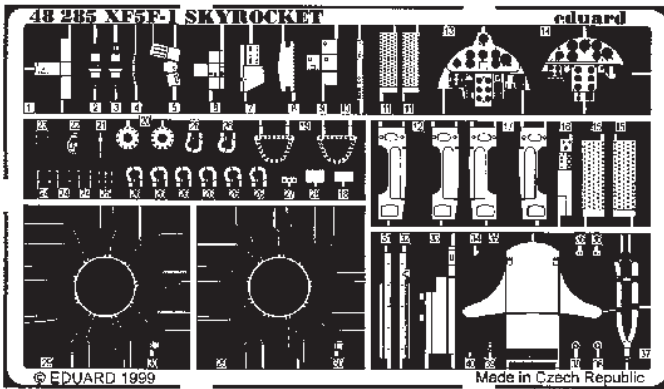

# XF5F-1 Skyrocket

1/48 scale detail set for Minicraft kit

**48 285**

- OPPOSITE SIDE
- REMOVE
- BEND
- REPLACE
- 

**A**

LATE

EARLY

kit part 59

**B** ARMAMENT

? **Early version only**

**C** ENGINE

**D** HEAD REST FRAME

**E** UNDERCARRIAGE