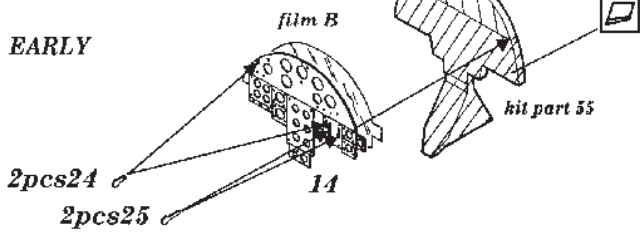

# XF5F-1 Skyrocket

1/48 scale detail set for Minicraft kit

**48 285**

- OPPOSITE SIDE
- REMOVE
- BEND
- REPLACE
- 

**A**

LATE

EARLY

kit part 59