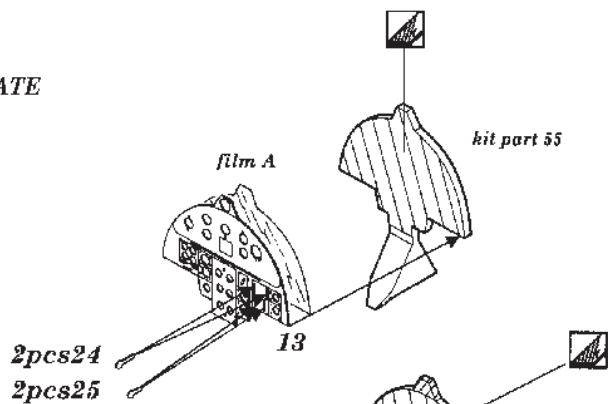

# XF5F-1 Skyrocket

1/48 scale detail set for Minicraft kit

**48 285**

- OPPOSITE SIDE
- REMOVE
- BEND
- REPLACE
- 

**A**

LATE

EARLY

kit part 59

**B** ARMAMENT

? **Early version only**

**C** ENGINE

**D** HEAD REST FRAME

**E** UNDERCARRIAGE