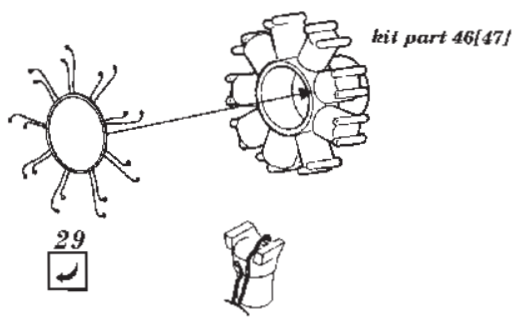

# XF5F-1 Skyrocket

1/48 scale detail set for Minicraft kit

**48 285**

- OPPOSITE SIDE
- REMOVE
- BEND
- REPLACE
- 

**A**

LATE

EARLY

kit part 59

**B** ARMAMENT

? **Early version only**

**C** ENGINE

**D** HEAD REST FRAME

**E** UNDERCARRIAGE