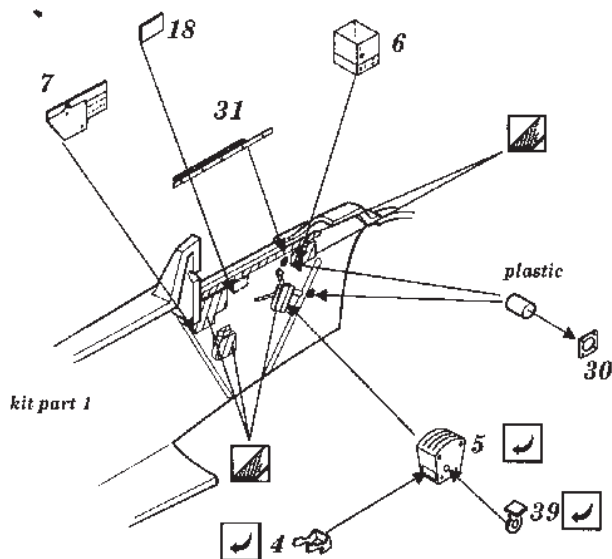

# XF5F-1 Skyrocket

1/48 scale detail set for Minicraft kit

**48 285**

- OPPOSITE SIDE
- REMOVE
- BEND
- REPLACE
- 

**A**

LATE

EARLY

kit part 59

**B** ARMAMENT

? **Early version only**

**C** ENGINE

**D** HEAD REST FRAME

**E** UNDERCARRIAGE