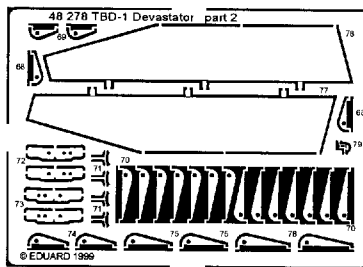

# TBD-1 Devastator

1/48 scale detail set for Monogram kit

-  OPPOSITE SIDE
-  REMOVE
-  BEND
-  REPLACE
-  GRIND
-  OPTION