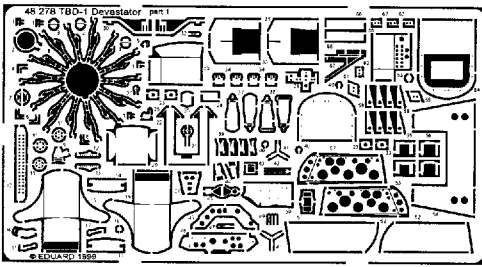

# TBD-1 Devastator

1/48 scale detail set for Monogram kit

-  OPPOSITE SIDE
-  REMOVE
-  BEND
-  REPLACE
-  GRIND
-  OPTION

## A COCKPIT