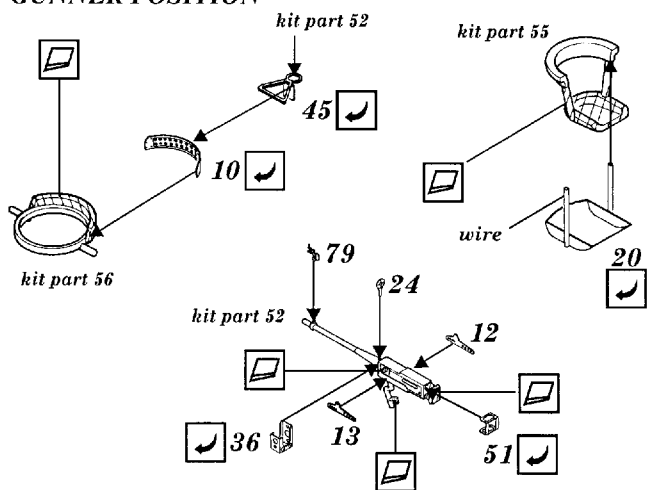

D GUNNER POSITION