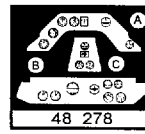

# TBD-1 Devastator

1/48 scale detail set for Monogram kit

-  OPPOSITE SIDE
-  REMOVE
-  BEND
-  REPLACE
-  GRIND
-  OPTION