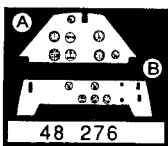

# Bf 109E-3/4/7

1/48 scale detail set for Tamiya kit

-  OPPOSITE SIDE
-  REMOVE
-  BEND
-  REPLACE
-  GRIND
-  OPTION