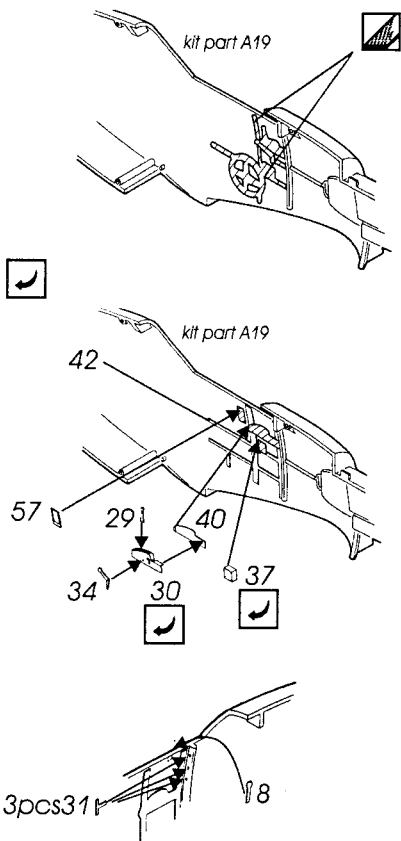

# Bf 109E-3/4/7

1/48 scale detail set for Tamiya kit

-  OPPOSITE SIDE
-  REMOVE
-  BEND
-  REPLACE
-  GRIND
-  OPTION

## A COCKPIT

**B RADIATORS**

**C RADIO EQUIPMENT**

**D EXTERIOR PARTS**