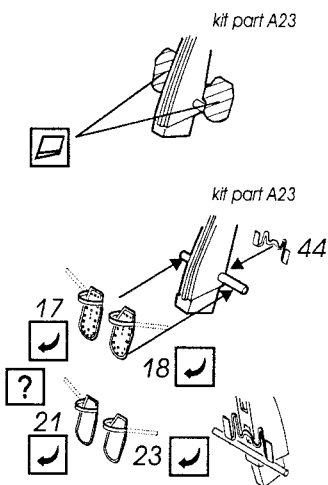

# Bf 109E-3/4/7

1/48 scale detail set for Tamiya kit

-  OPPOSITE SIDE
-  REMOVE
-  BEND
-  REPLACE
-  GRIND
-  OPTION

## A COCKPIT

**B RADIATORS**

**C RADIO EQUIPMENT**

**D EXTERIOR PARTS**