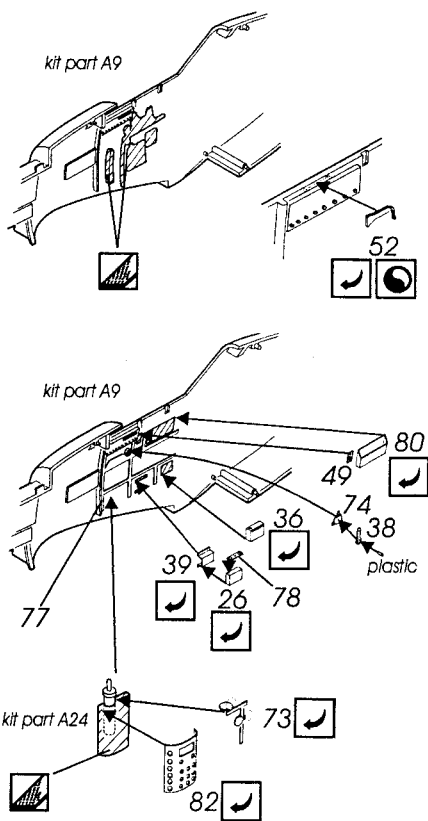

# Bf 109E-3/4/7

1/48 scale detail set for Tamiya kit

-  OPPOSITE SIDE
-  REMOVE
-  BEND
-  REPLACE
-  GRIND
-  OPTION

## A COCKPIT

**B RADIATORS**

**C RADIO EQUIPMENT**

**D EXTERIOR PARTS**