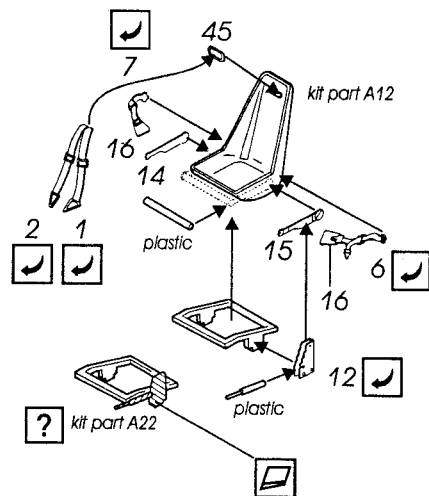

# Bf 109E-3/4/7

1/48 scale detail set for Tamiya kit

-  OPPOSITE SIDE
-  REMOVE
-  BEND
-  REPLACE
-  GRIND
-  OPTION

## A COCKPIT

**B RADIATORS**

**C RADIO EQUIPMENT**

**D EXTERIOR PARTS**