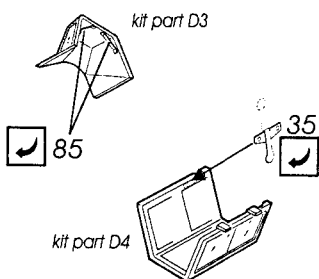

# Bf 109E-3/4/7

1/48 scale detail set for Tamiya kit

-  OPPOSITE SIDE
-  REMOVE
-  BEND
-  REPLACE
-  GRIND
-  OPTION

## A COCKPIT

**B RADIATORS**

**C RADIO EQUIPMENT**

**D EXTERIOR PARTS**