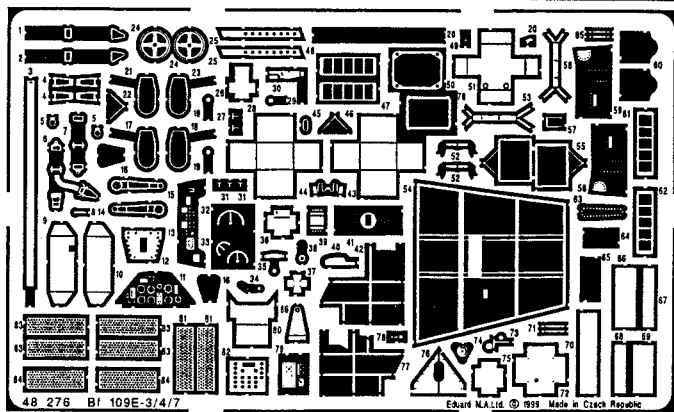

# Bf 109E-3/4/7

1/48 scale detail set for Tamiya kit

-  OPPOSITE SIDE
-  REMOVE
-  BEND
-  REPLACE
-  GRIND
-  OPTION

## A COCKPIT

**B RADIATORS**

**C RADIO EQUIPMENT**

**D EXTERIOR PARTS**