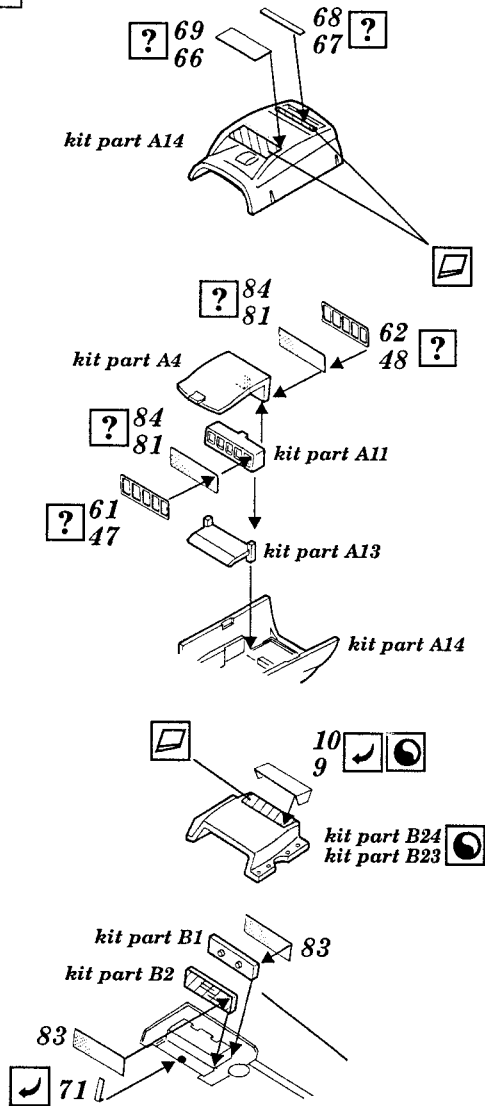

# Bf 109E-3/4/7

1/48 scale detail set for Tamiya kit

-  OPPOSITE SIDE
-  REMOVE
-  BEND
-  REPLACE
-  GRIND
-  OPTION

## A COCKPIT

**B RADIATORS**

**C RADIO EQUIPMENT**

**D EXTERIOR PARTS**