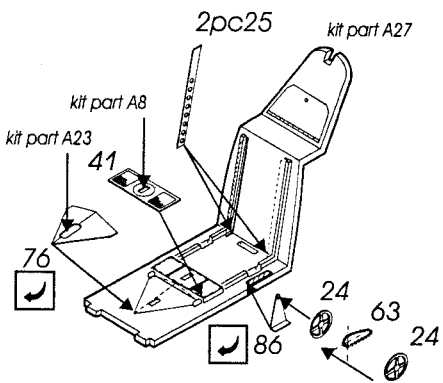

# Bf 109E-3/4/7

1/48 scale detail set for Tamiya kit

-  OPPOSITE SIDE
-  REMOVE
-  BEND
-  REPLACE
-  GRIND
-  OPTION

## A COCKPIT

**B RADIATORS**

**C RADIO EQUIPMENT**

**D EXTERIOR PARTS**