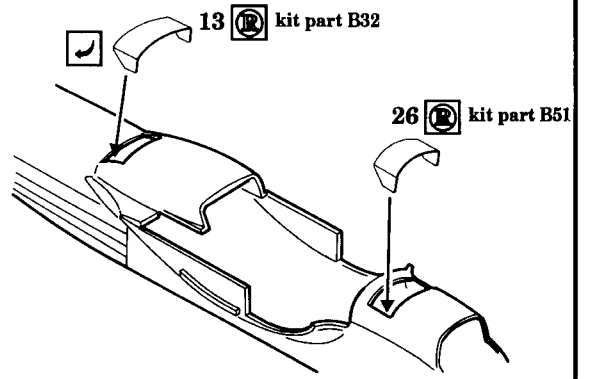

# Yakovlev YAK - 1

1/48 scale detail set for ACCURATE MINIATURES kit

-  OPPOSITE SIDE
-  REMOVE
-  BEND
-  REPLACE
-  GRIND

**LANDING FLAPS**