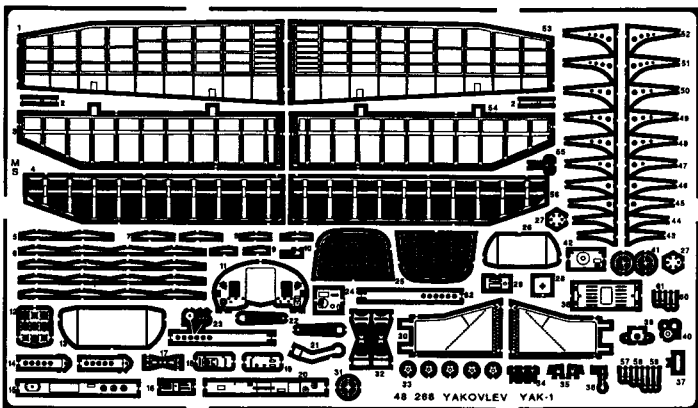

# Yakovlev YAK - 1

1/48 scale detail set for ACCURATE MINIATURES kit

-  OPPOSITE SIDE
-  REMOVE
-  BEND
-  REPLACE
-  GRIND

**LANDING FLAPS**