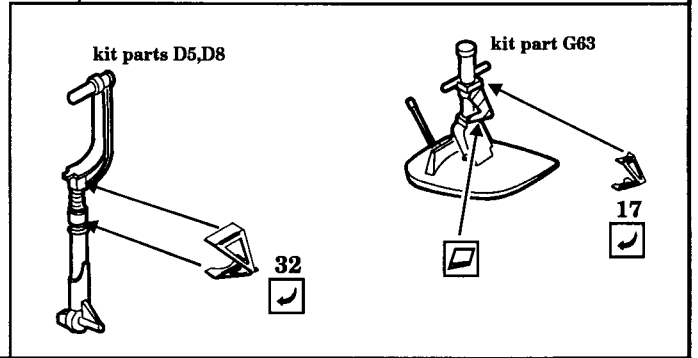

# Yakovlev YAK - 1

1/48 scale detail set for ACCURATE MINIATURES kit

-  OPPOSITE SIDE
-  REMOVE
-  BEND
-  REPLACE
-  GRIND

**LANDING FLAPS**