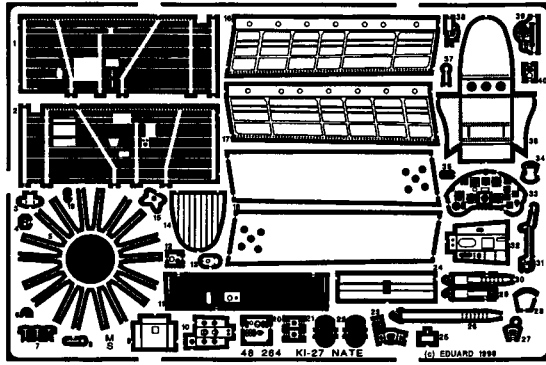

Nakajima Ki-27 NATE

1/48 scale detail set for HASEGAWA kit

-  OPPOSITE SIDE
-  REMOVE
-  BEND
-  REPLACE
-  GRIND

COCKPIT RIGHT SIDE