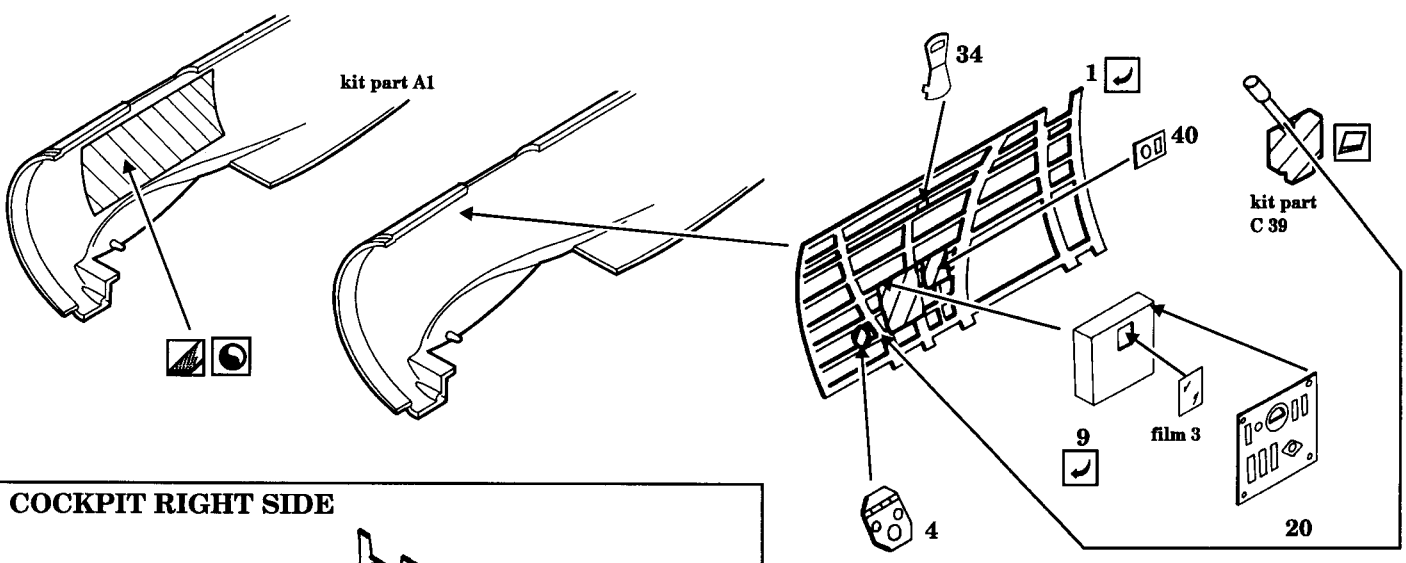

Nakajima Ki-27 NATE

1/48 scale detail set for HASEGAWA kit

-  OPPOSITE SIDE
-  REMOVE
-  BEND
-  REPLACE
-  GRIND

COCKPIT RIGHT SIDE