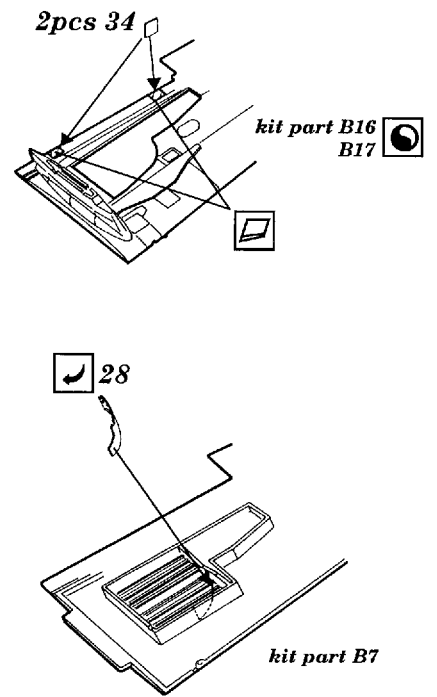

G MAIN WHEEL WELL