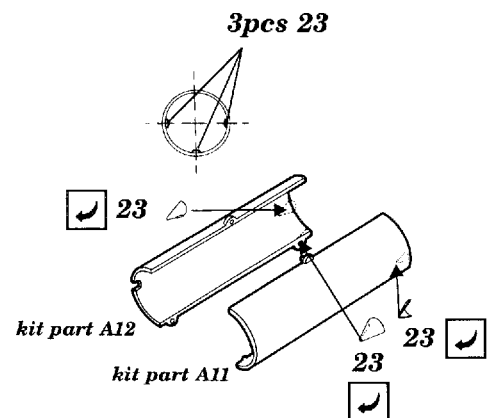

F84G Thunderjet

1/48 scale detail set for Tamiya kit

48 257

-  OPPOSITE SIDE
-  REMOVE
-  BEND
-  REPLACE
-  GRIND
-  OPTION

A COCKPIT

B EJECTION SEAT

C CANOPY

D ENGINE