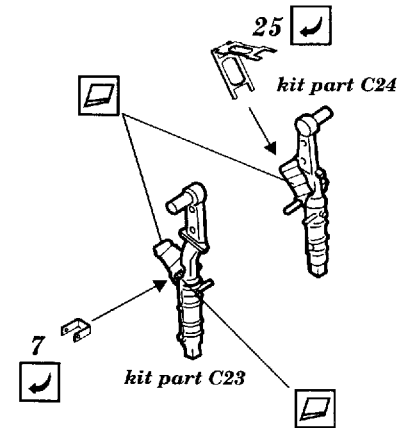

F84G Thunderjet

1/48 scale detail set for Tamiya kit

48 257

-  OPPOSITE SIDE
-  REMOVE
-  BEND
-  REPLACE
-  GRIND
-  OPTION

A COCKPIT

B EJECTION SEAT

C CANOPY

D ENGINE

E AIR BRAKE

F FLAPS

G MAIN WHEEL WELL

H NOSE UNDERCARRIAGE STRUT

I MAIN UNDERCARRIAGE STRUTS

J ARMAMENT & WEAPONS