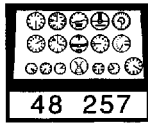

F84G Thunderjet

1/48 scale detail set for Tamiya kit

48 257

-  OPPOSITE SIDE
-  REMOVE
-  BEND
-  REPLACE
-  GRIND
-  OPTION

A COCKPIT

B EJECTION SEAT

C CANOPY

D ENGINE