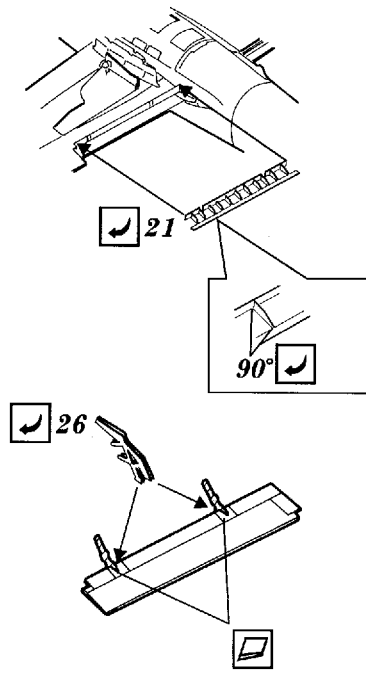

E AIR BRAKE

F FLAPS

G MAIN WHEEL WELL

H NOSE UNDERCARRIAGE STRUT

I MAIN UNDERCARRIAGE STRUTS

J ARMAMENT & WEAPONS