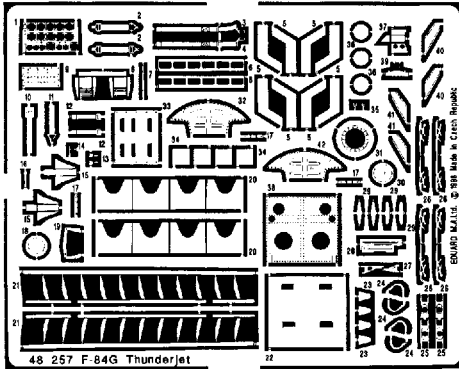

F84G Thunderjet

1/48 scale detail set for Tamiya kit

48 257

-  OPPOSITE SIDE
-  REMOVE
-  BEND
-  REPLACE
-  GRIND
-  OPTION

A COCKPIT

B EJECTION SEAT

C CANOPY

D ENGINE

E AIR BRAKE

F FLAPS

G MAIN WHEEL WELL

H NOSE UNDERCARRIAGE STRUT

I MAIN UNDERCARRIAGE STRUTS

J ARMAMENT & WEAPONS