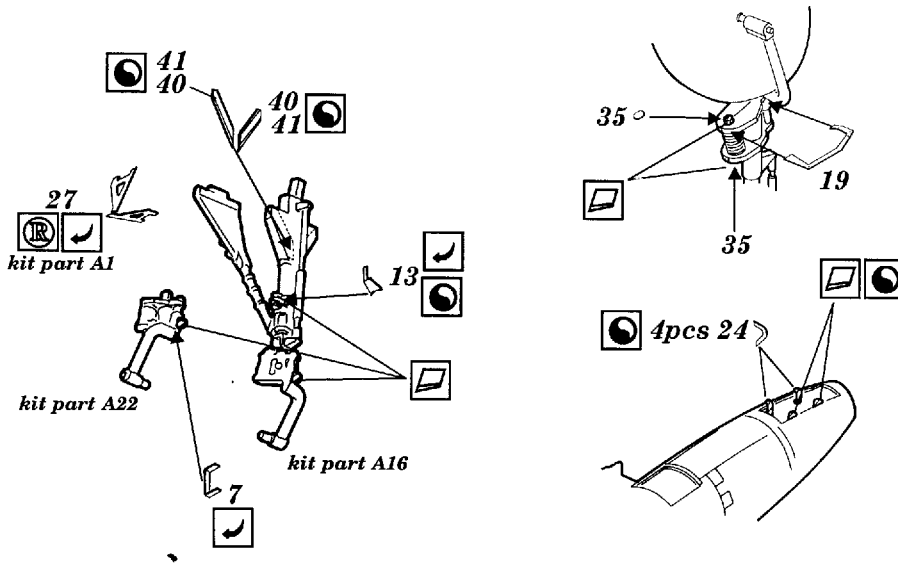

F84G Thunderjet

1/48 scale detail set for Tamiya kit

48 257

-  OPPOSITE SIDE
-  REMOVE
-  BEND
-  REPLACE
-  GRIND
-  OPTION

A COCKPIT

B EJECTION SEAT

C CANOPY

D ENGINE

E AIR BRAKE

F FLAPS

G MAIN WHEEL WELL

H NOSE UNDERCARRIAGE STRUT

I MAIN UNDERCARRIAGE STRUTS

J ARMAMENT & WEAPONS