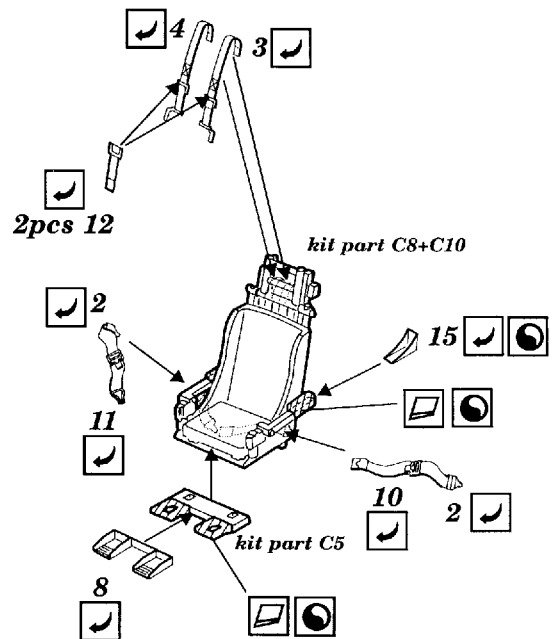

F84G Thunderjet

1/48 scale detail set for Tamiya kit

48 257

-  OPPOSITE SIDE
-  REMOVE
-  BEND
-  REPLACE
-  GRIND
-  OPTION

A COCKPIT

B EJECTION SEAT

C CANOPY

D ENGINE

E AIR BRAKE

F FLAPS

G MAIN WHEEL WELL

H NOSE UNDERCARRIAGE STRUT

I MAIN UNDERCARRIAGE STRUTS

J ARMAMENT & WEAPONS