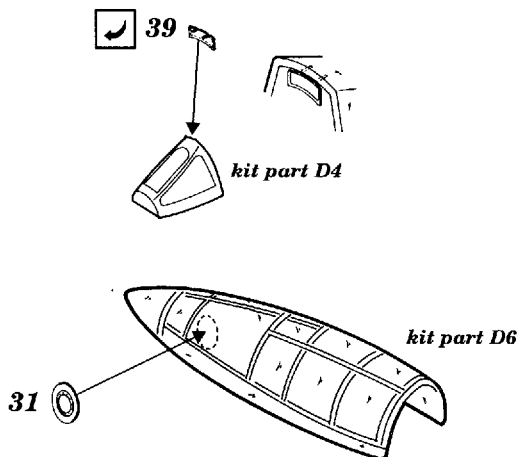

F84G Thunderjet

1/48 scale detail set for Tamiya kit

48 257

-  OPPOSITE SIDE
-  REMOVE
-  BEND
-  REPLACE
-  GRIND
-  OPTION

A COCKPIT

B EJECTION SEAT

C CANOPY

D ENGINE

E AIR BRAKE

F FLAPS

G MAIN WHEEL WELL

H NOSE UNDERCARRIAGE STRUT

I MAIN UNDERCARRIAGE STRUTS

J ARMAMENT & WEAPONS