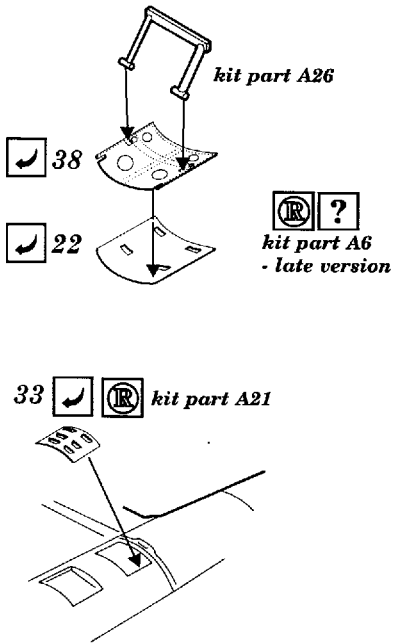

E AIR BRAKE

F FLAPS

G MAIN WHEEL WELL

H NOSE UNDERCARRIAGE STRUT

I MAIN UNDERCARRIAGE STRUTS

J ARMAMENT & WEAPONS