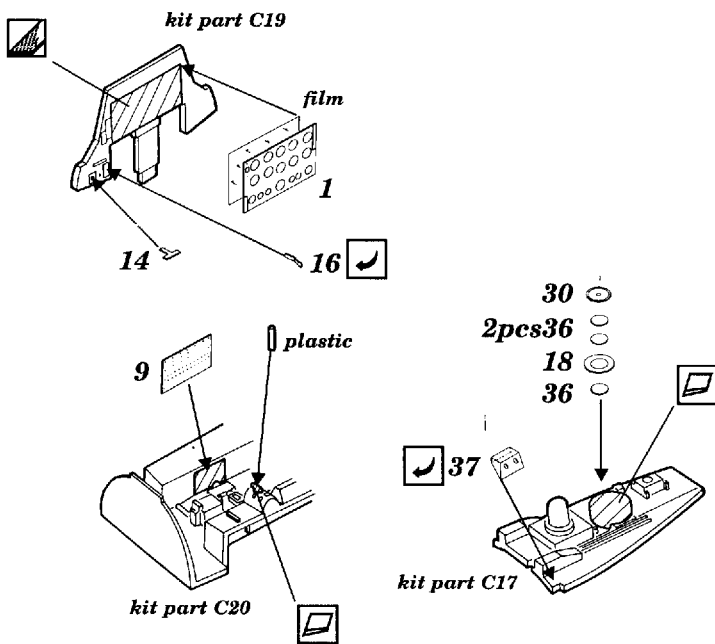

F84G Thunderjet

1/48 scale detail set for Tamiya kit

48 257

-  OPPOSITE SIDE
-  REMOVE
-  BEND
-  REPLACE
-  GRIND
-  OPTION

A COCKPIT

B EJECTION SEAT

C CANOPY

D ENGINE